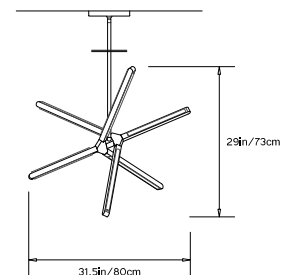

SIDE

* All fixtures are made to order. Please
contact our sales team if you have any
custom requests.