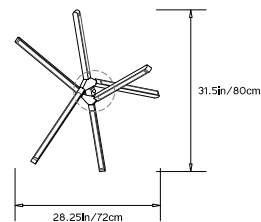

ROOM

WWW.ROOMONLINE.COM

PRIS CRYSTAL

Collection:

Pris

Item Number:

LI422

Dimensions:

W 31.5in/80cm x D 28.25in/72cm x H 29in/73cm

Weight:

10lbs/4.5kg

Specifications:

Wattage: 71

Lumens: 5472 Total

Color Temperature: 2700K

CRI: 95+

Life Hours: 50,000+

Internal TRIAC Dimmable Driver (120V)

Remote TRIAC Dimmable Driver (120/240V) or
Remote 0-10V Dimmable Driver (120-240V) upon
request

Suspension:

0.625in pipe and 8in round canopy in matching metal
finish. Ships with 3ft/92cm long pipe to measure on
site. Longer pipe lengths available upon request.

Materials:

Solid Brass, Machined Aluminum, LED

Metal Finish Options:

Standard: Satin Brass, Polished Nickel

Upgrades: Brushed Nickel, Antique Brass,
Dark Bronze, Black Brass

Certifications:

Made in:

New York, USA

TOP