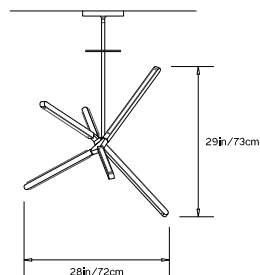

ROOM

WWW.ROOMONLINE.COM

PRIS CRYSTAL

Collection:

Pris

Item Number:

LI422

Dimensions:

W 31.5in/80cm x D 28.25in/72cm x H 29in/73cm

Weight:

10lbs/4.5kg

Specifications:

Wattage: 71

Lumens: 5472 Total

Color Temperature: 2700K

CRI: 95+

Life Hours: 50,000+

Internal TRIAC Dimmable Driver (120V)

Remote TRIAC Dimmable Driver (120/240V) or
Remote 0-10V Dimmable Driver (120-240V) upon
request

Suspension:

0.625in pipe and 8in round canopy in matching metal
finish. Ships with 3ft/92cm long pipe to measure on
site. Longer pipe lengths available upon request.

Materials:

Solid Brass, Machined Aluminum, LED

Metal Finish Options:

Standard: Satin Brass, Polished Nickel

Upgrades: Brushed Nickel, Antique Brass,
Dark Bronze, Black Brass

Certifications:

Made in:

New York, USA

FRONT

* All fixtures are made to order. Please
contact our sales team if you have any
custom requests.