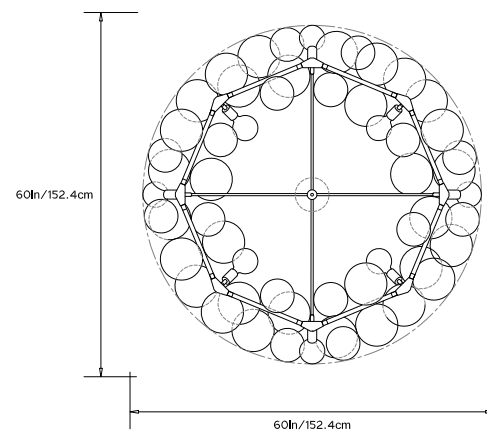

ROOM

WWW.ROOMONLINE.COM

WREATH 60 BUBBLE CHANDELIER

Collection:

Bubble Chandeliers

Item Number:

LI418

Dimensions:

Diam 60in/152.4cm x H 27in/69cm

Also available in 48" and 76" diameter

Weight:

30lb/13.6kg

Specifications (120V):

8x G40 Bulbs (40W) included / Clear / E26 Medium

Screw Base / 240W total / 2400 Lumens total

LED Bulbs upon request

Specifications (240V):

8x G125 Bulbs (40W) included / Clear / E27 Medium

Screw Base / 240W total / 3112 Lumens total

LED Bulbs upon request

Suspension:

0.5in stem and 6in canopy in matching metal finish.

Ships with 2ft/60cm long stem that can be adjusted on

site. Longer pipe lengths available upon request.

Materials:

Machined brass, hand-blown glass globes, decorative cotton or leather coiling

Metal Finish Options:

Standard: Satin Brass, Polished Nickel

Upgrades: Brushed Nickel, Antique Brass, Dark Bronze, Black Brass

Glass Globe Options:

Standard: Clear

Upgrades: Opalescent, 24 gold/silver gilded,

hand-painted. Please refer to the 'Materials and Finish Options' Guide for further information.

Decorative Coiling Options:

Standard: Natural Cotton Cord

Upgrades: White, Natural, Henna, Iris Blue,

Dark Brown, Grey and Black Leather Cord.

Custom leather colors available upon request.

Certifications:

Made in:

New York, USA