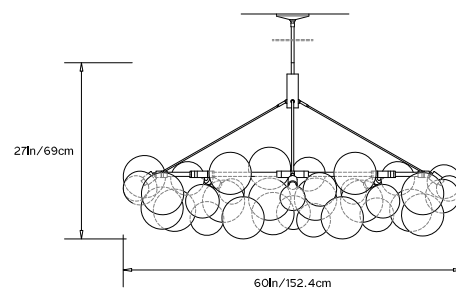

ROOM

WWW.ROOMONLINE.COM

WREATH 60 BUBBLE CHANDELIER

Collection:

Bubble Chandeliers

Item Number:

LI418

Dimensions:

Diam 60in/152.4cm x H 27in/69cm

Also available in 48" and 76" diameter

Weight:

30lb/13.6kg

Specifications (120V):

8x G40 Bulbs (40W) included / Clear / E26 Medium

Screw Base / 240W total / 2400 Lumens total

LED Bulbs upon request

Specifications (240V):

8x G125 Bulbs (40W) included / Clear / E27 Medium

Screw Base / 240W total / 3112 Lumens total

LED Bulbs upon request

Suspension:

0.5in stem and 6in canopy in matching metal finish.

Ships with 2ft/60cm long stem that can be adjusted on

site. Longer pipe lengths available upon request.

Materials:

Machined brass, hand-blown glass globes, decorative cotton or leather coiling

Metal Finish Options:

Standard: Satin Brass, Polished Nickel

Upgrades: Brushed Nickel, Antique Brass, Dark Bronze, Black Brass

Glass Globe Options:

Standard: Clear

Upgrades: Opalescent, 24 gold/silver gilded,

hand-painted. Please refer to the 'Materials and Finish Options' Guide for further information.

Decorative Coiling Options:

Standard: Natural Cotton Cord

Upgrades: White, Natural, Henna, Iris Blue,

Dark Brown, Grey and Black Leather Cord.

Custom leather colors available upon request.

Certifications:

Made in:

New York, USA