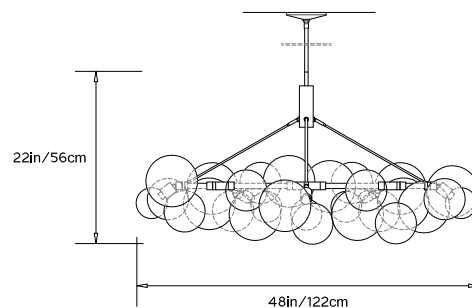

### Dimensions:

Diam 48in/122cm x H 22in/56cm

Also available in 60" and 76" diameter

### Made in:

New York, USA

Detail of Satin Brass and Gray Leather Cord

48in/122cm

48in/122cm

22in/56cm

48in/122cm

### Dimensions:

Diam 60in/152.4cm x H 27in/69cm

Also available in 48" and 76" diameter