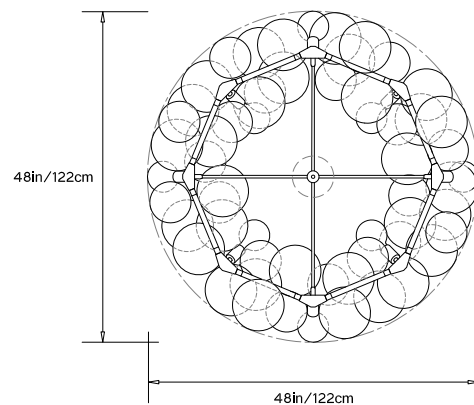

### Dimensions:

Diam 48in/122cm x H 22in/56cm

Also available in 60" and 76" diameter

### Made in:

New York, USA

Detail of Satin Brass and Gray Leather Cord

48in/122cm

48in/122cm

22in/56cm

48in/122cm

### Dimensions:

Diam 60in/152.4cm x H 27in/69cm

Also available in 48" and 76" diameter

### Dimensions:

Diam 76in/193cm x H 34in/86.4cm  
Also available in 48" and 60" diameter