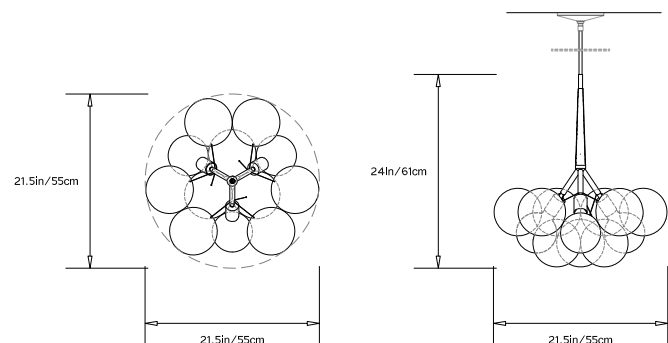

ROOM

WWW.ROOMONLINE.COM

LARGE BUBBLE CHANDELIER

Collection:

Bubble Chandeliers

Item Number:

LI350

Dimensions:

Diam 21.5in/55cm x H 24in/61cm

Weight:

11.5lbs/5.2kg

Specifications (120V):

3x G40 Bulbs (40W) included / Clear / E26 Medium Screw Base / 120W total / 900 Lumens total
LED Bulbs upon request

Specifications (240V):

3x G125 Bulbs (40W) included / Clear / E27 Medium Screw Base / 120W total / 1170 Lumens total
LED Bulbs upon request

Suspension:

0.5in stem and 6in canopy in matching metal finish.
Ships with 2ft/60cm long stem that can be adjusted on site. Longer pipe lengths available upon request.

Materials:

Machined brass and aluminum, hand-blown glass globes, decorative cotton or leather coiling

Metal Finish Options:

Standard: Satin Brass, Polished Nickel
Upgrades: Brushed Nickel, Antique Brass, Dark Bronze, Black Brass

Glass Globe Options:

Standard: Clear
Upgrades: Opalescent, 24 gold/silver gilded, hand-painted. Please refer to the 'Materials and Finish Options' Guide for further information.

Decorative Coiling Options:

Standard: Natural Cotton Cord
Upgrades: White, Natural, Henna, Iris Blue, Dark Brown, Grey and Black Leather Cord.
Custom leather colors available upon request.

Certifications:

Made in:

New York, USA