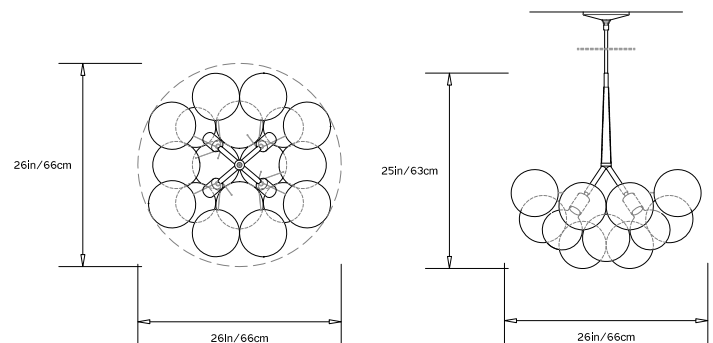

ROOM

WWW.ROOMONLINE.COM

X-LARGE BUBBLE CHANDELIER

Collection:

Bubble Chandeliers

Item Number:

LI350

Dimensions:

Diam 26in/66cm x H 25in/63cm

Weight:

13lbs/5.9kg

Specifications (120V):

4x G40 Bulbs (40W) included / Clear / E26 Medium Screw Base / 160W total / 1200 Lumens total LED Bulbs upon request

Specifications (240V):

4x G125 Bulbs (40W) included / Clear / E27 Medium Screw Base / 160W total / 1560 Lumens total LED Bulbs upon request

Suspension:

0.5in stem and 6in canopy in matching metal finish. Ships with 2ft/60cm long stem that can be adjusted on site. Longer pipe lengths available upon request.

Materials:

Machined brass and aluminum, hand-blown glass globes, decorative cotton or leather coiling

Metal Finish Options:

Standard: Satin Brass, Polished Nickel
Upgrades: Brushed Nickel, Antique Brass, Dark Bronze, Black Brass

Glass Globe Options:

Standard: Clear
Upgrades: Opalescent, 24 gold/silver gilded, hand-painted. Please refer to the 'Materials and Finish Options' Guide for further information.

Decorative Coiling Options:

Standard: Natural Cotton Cord
Upgrades: White, Natural, Henna, Iris Blue, Dark Brown, Grey and Black Leather Cord.
Custom leather colors available upon request.

Certifications:

Made in:

New York, USA