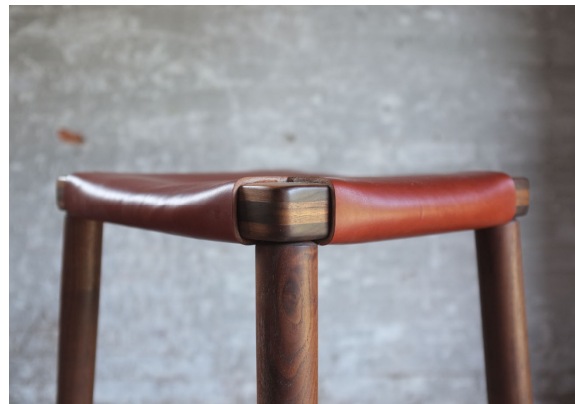

20% upcharge on bleached white oak, bleached maple and cerused white oak finishes.

ROOM

LEATHER WIDTH OPTIONS

1.25" SHOWN IN MEDIUM BROWN

2" SHOWN IN VEG

4" SHOWN IN BLACK

SOLID SHOWN IN CHESTNUT

MICHAEL ROBBINS LEATHER WIDTH OPTIONS

LEATHER AVAILABLE IN WOVEN OR SOLID. AVAILABLE WIDTHS: 1.25", 2" AND 4"