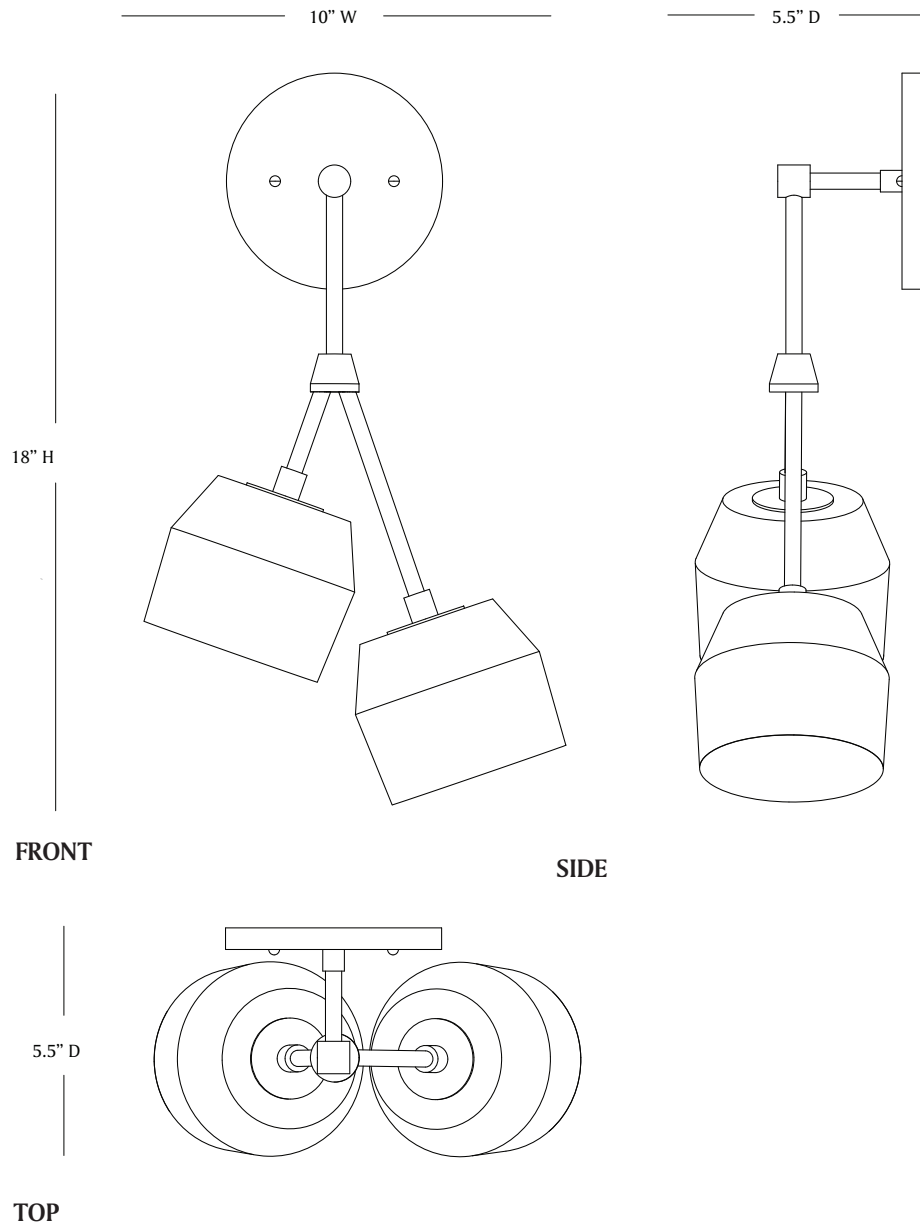

FULCRUM II SCONCE

10"W x 5.5"D x 18"H

SHADES IN BRASS, GLASS OR PORCELAIN; SEVERAL FINISH

OPTIONS ITEM NO. LI311

ROOM

WWW.ROOMONLINE.COM

FORCHETTE SCONCE II

The Forchette Sconce II is composed of lithe brass arms which bloom with hand cast porcelain or solid brass shades. Available in graphite or natural porcelain or five brass finishes, the Forchette fixtures were inspired by a collaboration with ceramicist Andrew Molleur, as well as the clustered, asymmetrical arrangements of barnacles in nature.

LEAD TIME:

Approx 8-10 weeks

LAMPING:

2x Materia G35 120V dimmable LED bulbs

DIMENSIONS:

Sconce: 5.5" d x 10.5" w x 18" h

Canopy: 5" dia x .5" d

FINISHES: