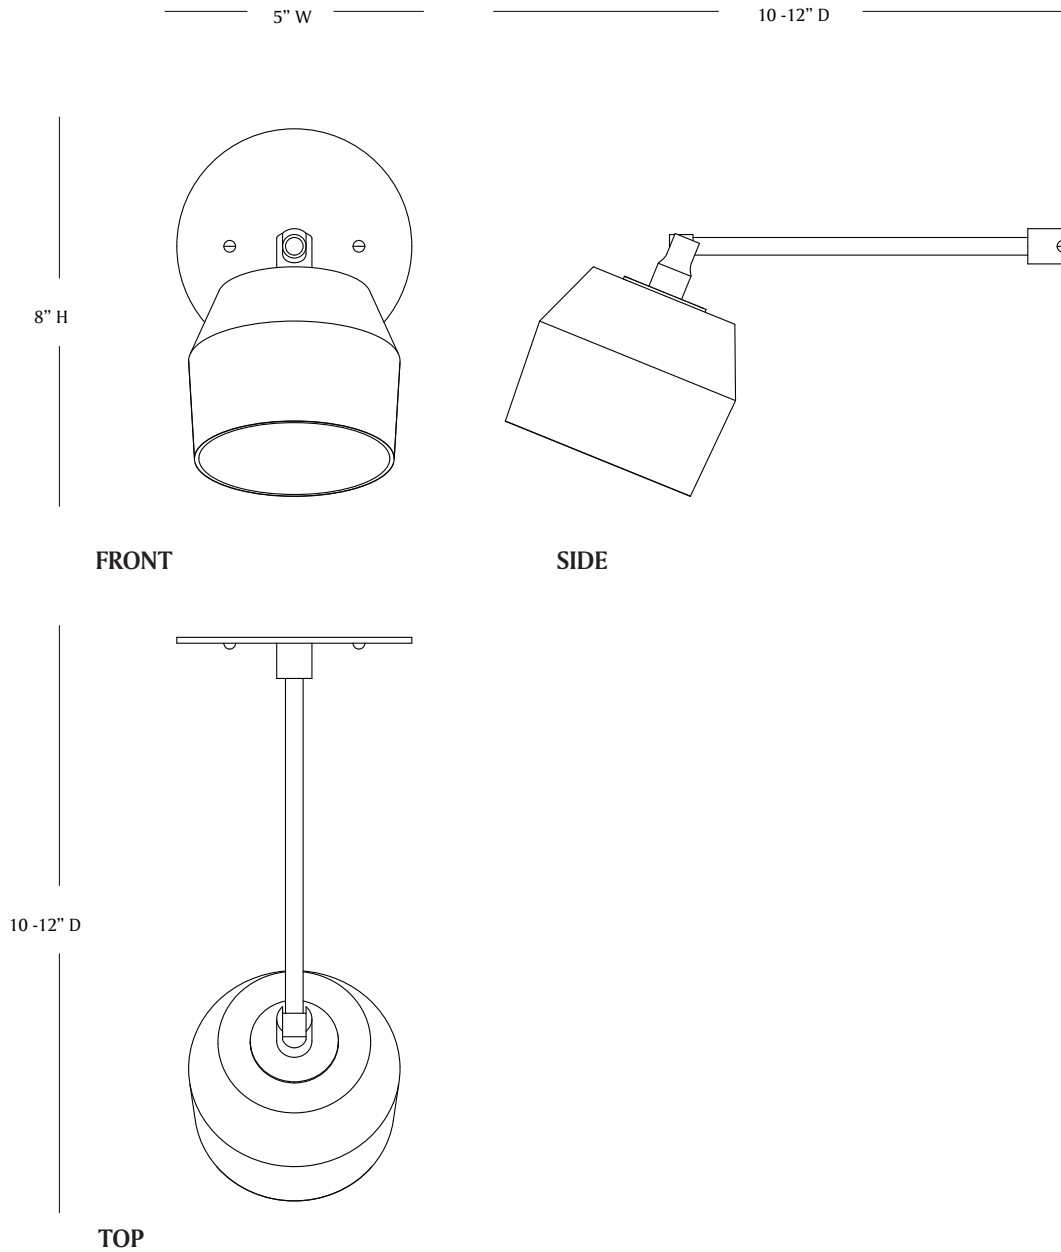

ROOM

WWW.ROOMONLINE.COM

FORCHETTE LONG SCONCE

10" - 12"L x 5"W x 8"H

SHADES IN BRASS, GLASS OR PORCELAIN; SEVERAL METAL FINISH

OPTIONS ITEM NO. LI308

MATERIA

FORCHETTE LONG SCONCE

The Forchette Long Sconce is composed of a single lithe brass arm with a hand cast porcelain or solid brass shade. Available in graphite or natural porcelain as well as five brass finishes, the Forchette Long Sconce's shade articulates at the neck on a spring mounted hinge to offer a variety of positions for directional light.

LEAD TIME:

Approx 8-10 weeks

LAMPING:

1x Materia G35 120V dimmable LED bulb

DIMENSIONS:

Shade: 4.5" dia x 3.5"h

Sconce: 10"-12"d x 5"w

Canopy: 5" dia x 1/8"d