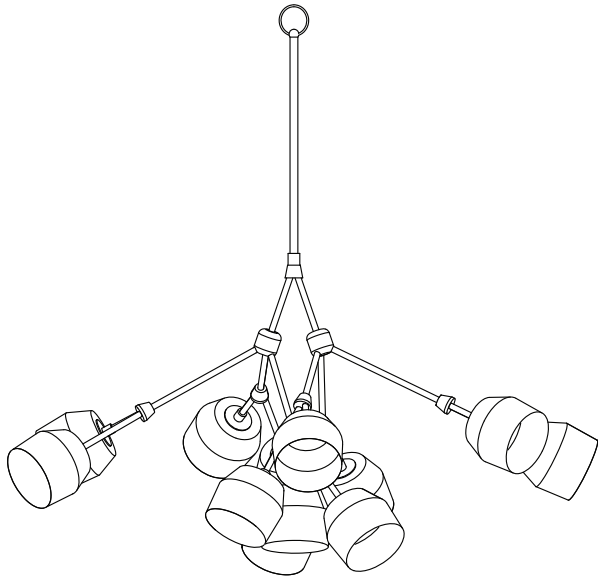

ROOM

WWW.ROOMONLINE.COM

FORCHETTE - GLASS SHADES

SHOWN HERE IN 12 SHADES: 28" x 36" x 36"H; OVERALL HEIGHT TO ORDER. AVAILABLE IN 4, 18 AND 24 SHADES AND SCONCES

SHOWN IN HAND BLOWN WHITE GLASS SHADES. SEVERAL METAL FINISH OPTIONS

ITEM NO. LI407

36" W

28" D

36" H

FRONT

SIDE

28" D

TOP

FORCHETTE 12 CHANDELIER

The Forchette Chandelier, composed of twelve lithe brass arms, each supporting a hand cast porcelain or solid brass shade, was inspired by a collaboration with ceramicist Andrew Molleur, as well as the clustered, asymmetrical arrangements of barnacles in nature. Available in graphite or natural porcelain, and five finishes of solid brass, the Forchette Chandelier is organic yet refined.

LEAD TIME:

Approx 8-10 weeks

LAMPING:

12x Materia G35 120V dimmable LED bulbs

DIMENSIONS:

Chandelier: 36" w x 28" d x 36" h
36" brass drop chain included (total height 72")
Canopy: 5" dia x .5" h

FINISHES:

Porcelain Shades: Natural or Graphite
Brass Shades: Aged Brass, Aged Silver, Blackened Brass, Un-Lacquered Brass, Blackened Brass ext. / Un-Lacquered Brass int.