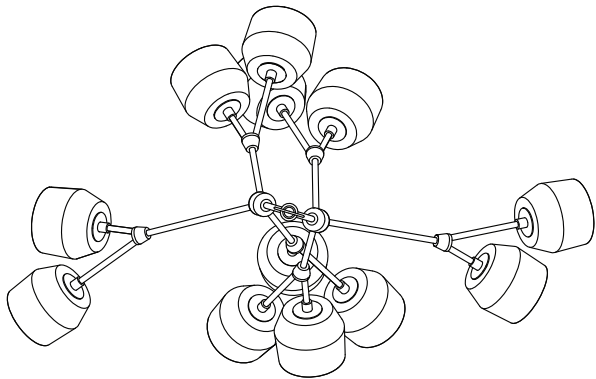

ROOM

WWW.ROOMONLINE.COM

FORCHETTE - GLASS SHADES

SHOWN HERE IN 12 SHADES: 28" x 36" x 36"H; OVERALL HEIGHT TO ORDER. AVAILABLE IN 4, 18 AND 24 SHADES AND SCONCES

SHOWN IN HAND BLOWN WHITE GLASS SHADES. SEVERAL METAL FINISH OPTIONS

ITEM NO. LI407

36" W

28" D

36" H

FRONT

SIDE

28" D

TOP

FORCHETTE 12 CHANDELIER

The Forchette Chandelier, composed of twelve lithe brass arms, each supporting a hand cast porcelain or solid brass shade, was inspired by a collaboration with ceramicist Andrew Molleur, as well as the clustered, asymmetrical arrangements of barnacles in nature. Available in graphite or natural porcelain, and five finishes of solid brass, the Forchette Chandelier is organic yet refined.

LEAD TIME:

Approx 8-10 weeks

LAMPING:

12x Materia G35 120V dimmable LED bulbs

DIMENSIONS:

Chandelier: 36" w x 28" d x 36" h
36" brass drop chain included (total height 72")
Canopy: 5" dia x .5" h

FINISHES:

Porcelain Shades: Natural or Graphite
Brass Shades: Aged Brass, Aged Silver, Blackened Brass, Un-Lacquered Brass, Blackened Brass ext. / Un-Lacquered Brass int.