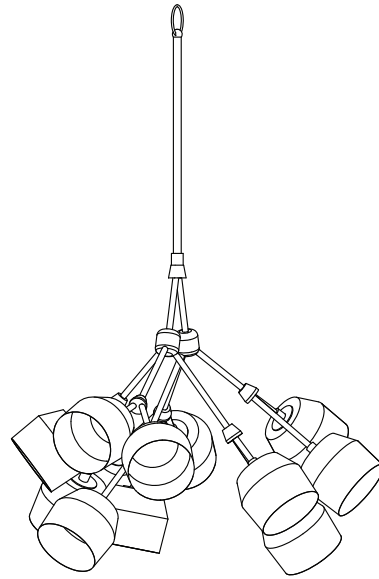

ROOM

WWW.ROOMONLINE.COM

FORCHETTE - GLASS SHADES

SHOWN HERE IN 12 SHADES: 28" x 36" x 36"H; OVERALL HEIGHT TO ORDER. AVAILABLE IN 4, 18 AND 24 SHADES AND SCONCES

SHOWN IN HAND BLOWN WHITE GLASS SHADES. SEVERAL METAL FINISH OPTIONS

ITEM NO. LI407

36" W

28" D

36" H

FRONT

SIDE

28" D

TOP

FORCHETTE 12 CHANDELIER

The Forchette Chandelier, composed of twelve lithe brass arms, each supporting a hand cast porcelain or solid brass shade, was inspired by a collaboration with ceramicist Andrew Molleur, as well as the clustered, asymmetrical arrangements of barnacles in nature. Available in graphite or natural porcelain, and five finishes of solid brass, the Forchette Chandelier is organic yet refined.

LEAD TIME:

Approx 8-10 weeks

LAMPING:

12x Materia G35 120V dimmable LED bulbs

DIMENSIONS:

Chandelier: 36" w x 28" d x 36" h
36" brass drop chain included (total height 72")
Canopy: 5" dia x .5" h

FINISHES:

Porcelain Shades: Natural or Graphite
Brass Shades: Aged Brass, Aged Silver, Blackened Brass, Un-Lacquered Brass, Blackened Brass ext. / Un-Lacquered Brass int.