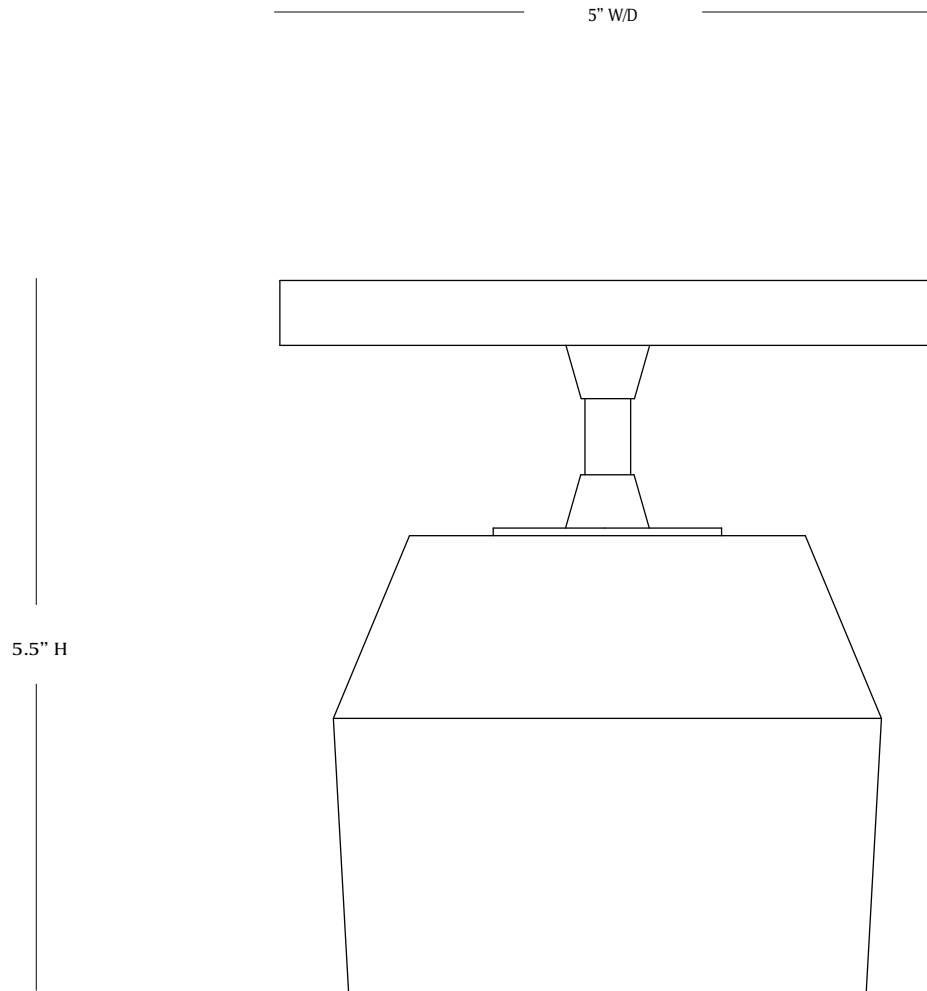

ROOM

WWW.ROOMONLINE.COM

FORCHETTE FLUSH MOUNT

5" W x 5.5" H

SHADES IN BRASS, GLASS OR PORCELAIN; SEVERAL METAL FINISH

OPTIONS ITEM NO. LI383

MATERIA

FRONT/ SIDE

FORCHETTE FLUSH MOUNT

Forchette Flush Mount is composed of a single hand cast porcelain or solid brass shade emerging from a concise brass stem. Available in graphite or natural porcelain and five brass finishes, the Forchette Flush Mount can be configured as a ceiling flush mount, or a low profile wall sconce.

LEAD TIME:

Approx 8-10 weeks

LAMPING:

1x Materia G35 120V dimmable LED bulb

DIMENSIONS:

Fixture: 5.5"h x 5"w

Canopy: 5"dia x .5"h

FINISHES: