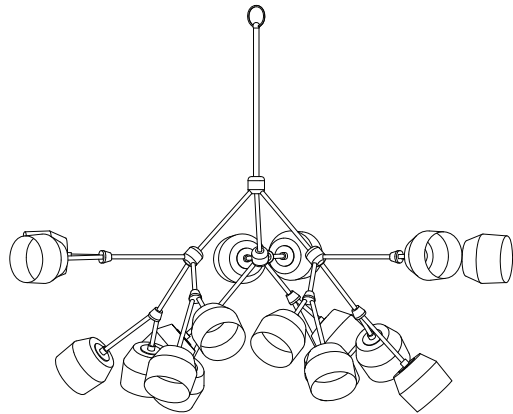

TOP

FORCHETTE 12 CHANDELIER

The Forchette Chandelier, composed of twelve lithe brass arms, each supporting a hand cast porcelain or solid brass shade, was inspired by a collaboration with ceramicist Andrew Molleur, as well as the clustered, asymmetrical arrangements of barnacles in nature. Available in graphite or natural porcelain, and five finishes of solid brass, the Forchette Chandelier is organic yet refined.

LEAD TIME:

Approx 8-10 weeks

LAMPING:

12x Materia G35 120V dimmable LED bulbs

DIMENSIONS:

Chandelier: 36" w x 28" d x 36" h
36" brass drop chain included (total height 72")
Canopy: 5" dia x .5" h

FINISHES:

Porcelain Shades: Natural or Graphite
Brass Shades: Aged Brass, Aged Silver, Blackened Brass, Un-Lacquered Brass, Blackened Brass ext. / Un-Lacquered Brass int.

Brass Body: Aged Brass, Aged Silver, Blackened Brass, Un-Lacquered Brass

UL LISTED

46" W

42" D

37" H

FRONT

SIDE

46" D

LEAD TIME:

Approx 8-10 weeks

LAMPING:

18x Materia G35 120V dimmable LED bulbs

DIMENSIONS:

Chandelier: 46"w x 42"d x 37"h

36" brass drop chain included (total height 73")

Canopy: 5"dia x .5"h