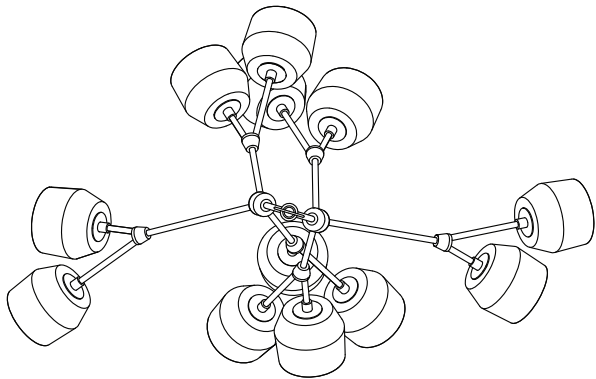

ROOM

WWW.ROOMONLINE.COM

36" W

28" D

36" H

FRONT

SIDE

28" D

TOP

FORCHETTE 12 CHANDELIER

The Forchette Chandelier, composed of twelve lithe brass arms, each supporting a hand cast porcelain or solid brass shade, was inspired by a collaboration with ceramicist Andrew Molleur, as well as the clustered, asymmetrical arrangements of barnacles in nature. Available in graphite or natural porcelain, and five finishes of solid brass, the Forchette Chandelier is organic yet refined.

LEAD TIME:

Approx 8-10 weeks

LAMPING:

12x Materia G35 120V dimmable LED bulbs

DIMENSIONS:

Chandelier: 36" w x 28" d x 36" h
36" brass drop chain included (total height 72")
Canopy: 5" dia x .5" h

FINISHES:

Porcelain Shades: Natural or Graphite
Brass Shades: Aged Brass, Aged Silver, Blackened Brass, Un-Lacquered Brass, Blackened Brass ext. / Un-Lacquered Brass int.

LEAD TIME:

Approx 8-10 weeks

LAMPING:

18x Materia G35 120V dimmable LED bulbs

DIMENSIONS:

Chandelier: 46"w x 42"d x 37"h

36" brass drop chain included (total height 73")

Canopy: 5"dia x .5"h