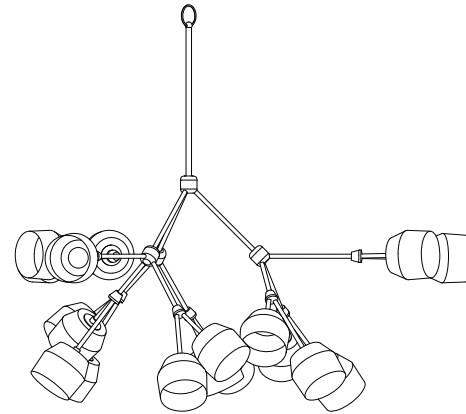

TOP

FORCHETTE 12 CHANDELIER

The Forchette Chandelier, composed of twelve lithe brass arms, each supporting a hand cast porcelain or solid brass shade, was inspired by a collaboration with ceramicist Andrew Molleur, as well as the clustered, asymmetrical arrangements of barnacles in nature. Available in graphite or natural porcelain, and five finishes of solid brass, the Forchette Chandelier is organic yet refined.

LEAD TIME:

Approx 8-10 weeks

LAMPING:

12x Materia G35 120V dimmable LED bulbs

DIMENSIONS:

Chandelier: 36" w x 28" d x 36" h
36" brass drop chain included (total height 72")
Canopy: 5" dia x .5" h

FINISHES:

Porcelain Shades: Natural or Graphite
Brass Shades: Aged Brass, Aged Silver, Blackened Brass, Un-Lacquered Brass, Blackened Brass ext. / Un-Lacquered Brass int.

Brass Body: Aged Brass, Aged Silver, Blackened Brass, Un-Lacquered Brass

UL LISTED

46" W

42" D

37" H

FRONT

SIDE

46" D

LEAD TIME:

Approx 8-10 weeks

LAMPING:

18x Materia G35 120V dimmable LED bulbs

DIMENSIONS:

Chandelier: 46"w x 42"d x 37"h

36" brass drop chain included (total height 73")

Canopy: 5"dia x .5"h