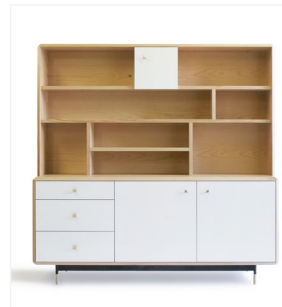

ROOM

WWW.ROOMONLINE.COM

MANDELBROT HUTCH - CUSTOM

96"W X 96"H X 22"D AS SHOWN

CASE SHOWN IN OXIDIZED MAPLE; ALSO AVAILABLE IN WALNUT, WHITE OAK AND ASH

DOOR / DRAWER FRONTS SHOWN HERE IN CUSTOM FARROW & BALL 'STUDIO GREEN' COLOR

BLACK WALNUT, WHITE OR BLACK POLYESTER URETHANE DOOR / DRAWER FRONTS STANDARD.

SOLID BRASS AND BLACKENED STEEL HARDWARE (THIS VERSION SHOWS DESIGNER PROVIDED HARDWARE.)

ST64