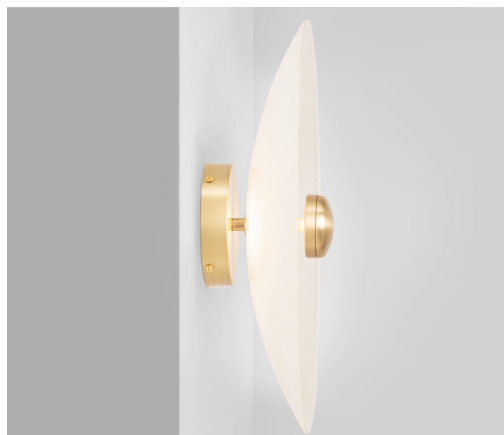

ROOM

WWW.ROOMONLINE.COM

CIELO WALL / CEILING MOUNT

LARGE: 15.2"W x 5"H. SMALL: 12.4"W x 5"H

BRONZE OR SATIN BRASS WITH FRITTED GLASS AND SHADE

ITEM NO. LI399