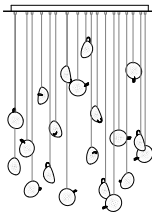

76.20

RECTANGLE

twenty pendant fixture,
52" x 11.8" white powder coated
rectangular canopy
~60lb

$13,000