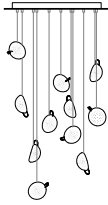

NON-ADJUSTABLE LENGTH

76.11

RECTANGLE

eleven pendant fixture,
33.5" x 11.2" white powder coated
rectangular canopy
~39.5lb

$7,150