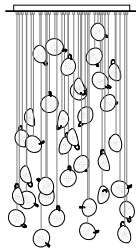

76.5
RANDOM
five pendant fixture,
6" diameter brushed nickel
round canopy
~7.5lb
\$2,600

76.7
RANDOM
seven pendant fixture,
8" diameter brushed nickel
round canopy
~10.5lb
\$3,640

SURFACE MOUNTED LIGHT

76s
SURFACE LIGHT - MINI PLATE
2.75" diameter mounting plate
rated for wall and ceiling use**
~1.5lb
\$520 each

fourteen pendant fixture,
20" diameter white powder coated
round canopy
~46lb

\$9,100

76.20

RECTANGLE

twenty pendant fixture,
52" x 11.8" white powder coated
rectangular canopy
~60lb

\$13,000

76.26

RECTANGLE

twenty-six pendant fixture,
39.4" x 13.2" white powder coated
rectangular canopy
~62lb

\$16,900

76.26

ROUND

twenty-six pendant fixture,
23.6" diameter white powder
coated round canopy
~67lb

\$16,900

76.26

SQUARE

twenty-six pendant fixture,
23.6" x 23.6" white powder coated
square canopy
~72lb

\$16,900

76.36

RECTANGLE

thirty-six pendant fixture,
43.3" x 14.6" white powder coated
rectangular canopy
~88lb

\$23,400

76.36