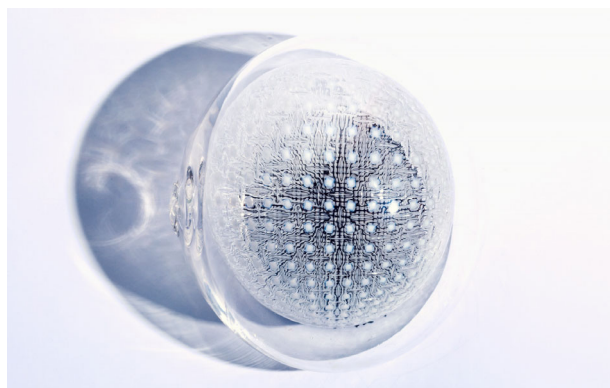

ROOM

WWW.ROOMONLINE.COM

BOCCI 76 SERIES

FIXTURES AVAILABLE IN A NUMBER OF PENDANTS RANGING FROM 1 TO 36

BLOWN GLASS, COPPER MESH AND BRAIDED METAL COAXIAL CABLES, ALSO AVAILABLE AS A SURFACE MOUNT
ITEM NO. LI269