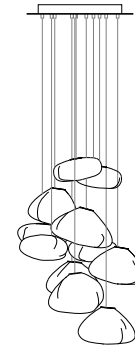

**ADJUSTABLE LENGTH**

**73.1**  
single pendant (shallow canopy),  
4.5" diameter brushed nickel  
round canopy  
~6lb  
**\$685**

**73.1m**  
single pendant (mini canopy),  
1.2" diameter brushed nickel  
round canopy\*\*  
~6lb  
**\$685**

**73.3**  
**RANDOM**  
three pendant fixture,  
8" diameter brushed nickel  
round canopy  
~1.8lb  
**\$2,055**

**SURFACE MOUNTED LIGHT**

**73s**  
**SURFACE LIGHT - MINI PLATE**  
3.1" diameter mounting plate rated  
for wall and ceiling use\*\*  
~6lb  
**\$685 each**

\*\*73.1m/mi/mo & 73s require power supplies to be remote  
mounted.

NON-ADJUSTABLE LENGTH

**73.8**  
**RECTANGLE**  
 eight pendant fixture,  
 33.5" x 11.2" diameter white  
 powder coated rectangular canopy  
 ~71lb  
**\$6,520**

**73.8**  
**ROUND**  
 eight pendant fixture,  
 20" diameter white powder coated  
 round canopy  
 ~73lb  
**\$6,520**

**73.11**  
**RECTANGLE**  
 eleven pendant fixture,  
 39.4" x 14.5" white powder coated  
 rectangular canopy  
 ~89lb  
**\$8,965**