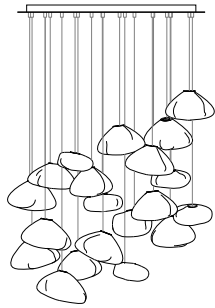

73.20
RECTANGLE
twenty pendant fixture,
52" x 17.5" white powder coated
rectangular canopy
~151lb
$16,300