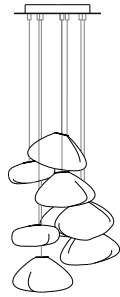

**ADJUSTABLE LENGTH**

**73.1**  
single pendant (shallow canopy),  
4.5" diameter brushed nickel  
round canopy  
~6lb  
**\$685**

**73.1m**  
single pendant (mini canopy),  
1.2" diameter brushed nickel  
round canopy\*\*  
~6lb  
**\$685**

**CONNECTION** Adjustable lengths hardware (73.1 to 73.3):  
cable lengths can be set and re-set on site  
using an Allen key. Each pendant comes  
standard with 10' of coax cable.

**OPTIONS** Extra coax lengths - per 10'  
increment (maximum length is 100') \$20  
Pendant available in clear, grey 1,  
grey 2 or grey 3, please specify when  
ordering.  
White powder coated adjustable  
lengths canopies (73.1 to 73.3)  
Lamps and power supplies included.  
Please specify 10w xenon or 1.5w  
LED.

**CUSTOM** See custom price list for custom orders

**NOTES**

Specified shortest and longest lengths are from the underside of  
the canopy to the bottom of the pendant.

Bocci recommends mounting power supplies remotely in a close,  
accessible and hidden location for ease of long term maintenance.  
Installation to be done by certified personnel to ensure code  
compliance.

\*\*73.1m/mi/mo & 73s require power supplies to be remote  
mounted.

NON-ADJUSTABLE LENGTH

**73.8**  
**RECTANGLE**  
 eight pendant fixture,  
 33.5" x 11.2" diameter white  
 powder coated rectangular canopy  
 ~71lb  
**\$6,520**