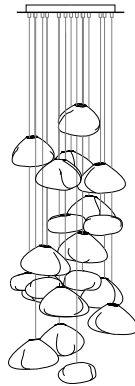

**ADJUSTABLE LENGTH**

**73.1**  
single pendant (shallow canopy),  
4.5" diameter brushed nickel  
round canopy  
~6lb  
**\$685**

**73.1m**  
single pendant (mini canopy),  
1.2" diameter brushed nickel  
round canopy\*\*  
~6lb  
**\$685**

**73.3**  
**RANDOM**  
three pendant fixture,  
8" diameter brushed nickel  
round canopy  
~1.8lb  
**\$2,055**

**SURFACE MOUNTED LIGHT**

**73s**  
**SURFACE LIGHT - MINI PLATE**  
3.1" diameter mounting plate rated  
for wall and ceiling use\*\*  
~6lb  
**\$685 each**

**73.8**  
**ROUND**  
 eight pendant fixture,  
 20" diameter white powder coated  
 round canopy  
 ~73lb  
**\$6,520**

**73.11**  
**RECTANGLE**  
 eleven pendant fixture,  
 39.4" x 14.5" white powder coated  
 rectangular canopy  
 ~89lb  
**\$8,965**

**73.11**  
**ROUND**  
 eleven pendant fixture,  
 23.6" diameter white powder  
 coated round canopy  
 ~94lb  
**\$8,965**

**73.20**  
**RECTANGLE**  
 twenty pendant fixture,  
 52" x 17.5" white powder coated  
 rectangular canopy  
 ~151lb  
**\$16,300**