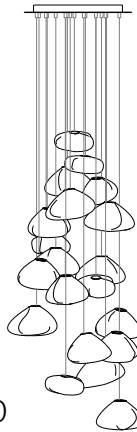

73.20
SQUARE
twenty pendant fixture,
29.7" x 29.7" white powder coated
square canopy
~166lb
$16,300

SHIPPING Per pendant, within North America
Per standard pendant $40
Note: shipping costs are a multiple of the
number of pendants in your fixture

LEAD TIMES 5-7 business days from receipt of payment
in full

CONNECTION Non-adjustable lengths hardware (73.8 to
73.20): allows the installer to attach the
canopy to the ceiling before "plugging in" the
individual pendants one by one. Longest and
shortest lengths are determined by client
and fabricated by Bocci. Note: there may be
variance of ±2" on specified shortest and
longest lengths.

OPTIONS Extra coax lengths - per 10'
increment (maximum length is 100') $20
Pendant available in clear, grey 1,
grey 2 or grey 3, please specify when
ordering.

Lamps and power supplies included.
Please specify 10w xenon or 1.5w
LED.

CUSTOM See custom price list for custom orders

NOTES

Specified shortest and longest lengths are from the underside of
the canopy to the bottom of the pendant.

Bocci recommends mounting power supplies remotely in a close,
accessible and hidden location for ease of long term maintenance.
Installation to be done by certified personnel to ensure code
compliance.