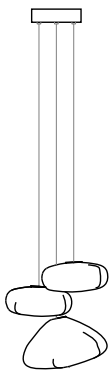

# ROOM

WWW.ROOMONLINE.COM

---

BOCCI 73 RANDOM

FIXTURES AVAILABLE IN A NUMBER OF PENDANTS RANGING FROM 1 TO 20

BLOWN GLASS, BRAIDED METAL COAXIAL CABLE, BRUSHED NICKEL OR WHITE POWDER COATED CANOPY

ITEM NO. LI263

**ADJUSTABLE LENGTH**

**73.1**  
single pendant (shallow canopy),  
4.5" diameter brushed nickel  
round canopy  
~6lb  
**\$685**

**73.1m**  
single pendant (mini canopy),  
1.2" diameter brushed nickel  
round canopy\*\*  
~6lb  
**\$685**

**73.1mi**  
single pendant (mini innie canopy),  
3.5" diameter white polyurethane  
canopy\*\*  
~6lb  
**\$685**

**73.1mo**  
single pendant (mini outie canopy),  
1.5" diameter white polyurethane  
canopy\*\*  
~6lb  
**\$685**

**73.3**  
**RANDOM**  
three pendant fixture,  
8" diameter brushed nickel  
round canopy  
~1.8lb  
**\$2,055**

**SURFACE MOUNTED LIGHT**

**73s**  
**SURFACE LIGHT - MINI PLATE**  
3.1" diameter mounting plate rated  
for wall and ceiling use\*\*  
~6lb  
**\$685 each**