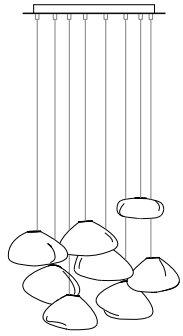

**73.3**  
**RANDOM**  
three pendant fixture,  
8" diameter brushed nickel  
round canopy  
~1.8lb  
**\$2,055**

**SURFACE MOUNTED LIGHT**

**73s**  
**SURFACE LIGHT - MINI PLATE**  
3.1" diameter mounting plate rated  
for wall and ceiling use\*\*  
~6lb  
**\$685 each**

**CONNECTION** Adjustable lengths hardware (73.1 to 73.3):  
cable lengths can be set and re-set on site  
using an Allen key. Each pendant comes  
standard with 10' of coax cable.

**OPTIONS** Extra coax lengths - per 10'  
increment (maximum length is 100') \$20  
Pendant available in clear, grey 1,  
grey 2 or grey 3, please specify when  
ordering.  
White powder coated adjustable  
lengths canopies (73.1 to 73.3)  
Lamps and power supplies included.  
Please specify 10w xenon or 1.5w  
LED.

**CUSTOM** See custom price list for custom orders

**NOTES**

Specified shortest and longest lengths are from the underside of  
the canopy to the bottom of the pendant.

Bocci recommends mounting power supplies remotely in a close,  
accessible and hidden location for ease of long term maintenance.  
Installation to be done by certified personnel to ensure code  
compliance.

\*\*73.1m/mi/mo & 73s require power supplies to be remote  
mounted.

NON-ADJUSTABLE LENGTH

**73.8**  
**RECTANGLE**  
 eight pendant fixture,  
 33.5" x 11.2" diameter white  
 powder coated rectangular canopy  
 ~71lb  
**\$6,520**