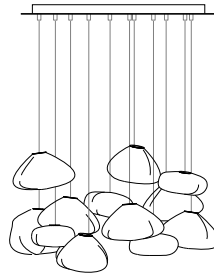

73.11
RECTANGLE
eleven pendant fixture,
39.4" x 14.5" white powder coated
rectangular canopy
~89lb
$8,965