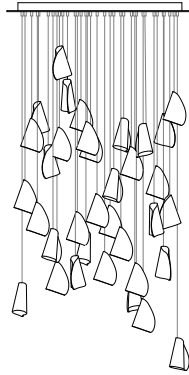

**\$385**

**21.3**

three pendant fixture,  
6" diameter brushed nickel  
round canopy  
~4lb

**\$1,155**

**21.5**

five pendant fixture,  
6" diameter brushed nickel  
round canopy  
~6.6lb

**\$1,925**

**21.7**

**CUSTOM** See custom price list for custom orders

**NOTES**

Specified shortest and longest lengths are from the underside of the canopy to the bottom of the pendant.

Bocci recommends mounting power supplies remotely in a close, accessible and hidden location for ease of long term maintenance. Installation to be done by certified personnel to ensure code compliance.

\*\*21.1m/mi/mo require power supplies to be remote mounted.

**NON-ADJUSTABLE LENGTH**

**21.26**

**RECTANGLE**

thirty-six pendant fixture, 39.4" x 13.2" white powder coated rectangular canopy ~55lb

**\$13,390**

**21.26**

**ROUND**

twenty-six pendant fixture, 23.6" diameter white powder coated round canopy ~55lb

**\$13,390**

**21.36**

**RECTANGLE**

thirty-six pendant fixture, 43.3" x 14.6" white powder coated rectangular canopy ~62.6lb