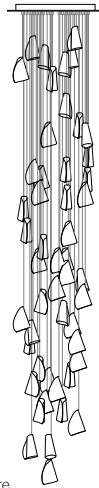

21.50

SQUARE

fifty pendant fixture, 29.7" x 29.7" white powder coated square canopy ~82.2lb

$25,750