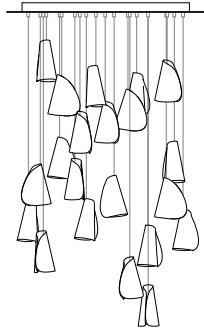

ITEM NO. LI200

**ADJUSTABLE LENGTH**

**21.1 shallow**

single pendant (shallow canopy),  
4.5" diameter brushed nickel  
round canopy  
~1.1lb

**\$385**

**21.1m**

single pendant (mini canopy),  
1.2" diameter brushed nickel  
round canopy\*\*  
~1.1lb

**\$385**

**21.3**

three pendant fixture,  
6" diameter brushed nickel  
round canopy  
~4lb

**\$1,155**

**21.5**

five pendant fixture,  
6" diameter brushed nickel  
round canopy  
~6.6lb

**\$1,925**

**21.7**

**CUSTOM** See custom price list for custom orders

**NOTES**

Specified shortest and longest lengths are from the underside of the canopy to the bottom of the pendant.

Bocci recommends mounting power supplies remotely in a close, accessible and hidden location for ease of long term maintenance. Installation to be done by certified personnel to ensure code compliance.

\*\*21.1m/mi/mo require power supplies to be remote mounted.

**NON-ADJUSTABLE LENGTH**

**21.26**

**RECTANGLE**

thirty-six pendant fixture, 39.4" x 13.2" white powder coated rectangular canopy ~55lb

**\$13,390**