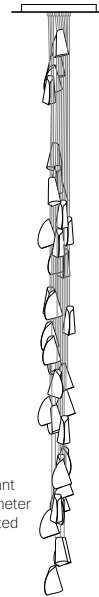

21.37

CLUSTER

thirty-seven pendant fixture, 23.6" diameter white powder coated round canopy ~59lb

$19,055