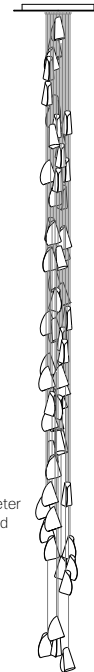

21.61

CLUSTER

sixty-one pendant fixture, 27.8" diameter white powder coated round canopy ~84.7lb

$31,415

SHIPPING	Per pendant, within North America	$20
	Note: shipping costs are a multiple of the number of pendants in your fixture	
LEAD TIMES	3-5 business days from receipt of payment in full	
CONNECTION	Non-adjustable lengths hardware (21.11 to 21.61 & custom); allows the installer to attach the canopy to the ceiling before "plugging in" the individual pendants one by one. Longest and shortest lengths are determined by client and fabricated by Bocci. Note: there may be variance of ±2" on specified shortest and longest lengths.	
OPTIONS	Extra coax lengths - per 10' increment (Maximum length is 100')	$20
	Lamps and power supplies included. Please specify 20w xenon or 1.5w LED.	
CUSTOM	See custom price list for custom orders	

NOTES

Specified shortest and longest lengths are from the underside of the canopy to the bottom of the pendant.

Bocci recommends mounting power supplies remotely in a close, accessible and hidden location for ease of long term maintenance. Installation to be done by certified personnel to ensure code compliance.