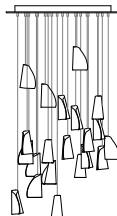

**\$385**

**21.3**

three pendant fixture,  
6" diameter brushed nickel  
round canopy  
~4lb

**\$1,155**

**21.5**

five pendant fixture,  
6" diameter brushed nickel  
round canopy  
~6.6lb

**\$1,925**

**21.7**

seven pendant fixture,  
8" diameter brushed nickel  
round canopy  
~9lb

**\$2,695**

**21.3**

**CLUSTER**  
three pendant fixture,  
6" diameter brushed nickel  
round canopy  
~4lb

**\$1,155**

**21.7**

**CLUSTER**  
seven pendant fixture,  
8" diameter brushed nickel  
round canopy  
~9lb

eleven pendant fixture,  
20" x 20" white powder coated  
square canopy  
~35.5lb

**\$5,665**

**21.14**

**RECTANGLE**

fourteen pendant fixture,  
33.5 x 11.2" white powder coated  
rectangular canopy  
~39lb

**\$7,210**

**21.14**

**ROUND**

fourteen pendant fixture,  
20" diameter white powder coated  
round canopy  
~39lb

**\$7,210**

**21.21**

**RECTANGLE**

twenty-one pendant fixture,  
35.5" x 11.2" white powder coated  
rectangular canopy  
~41lb