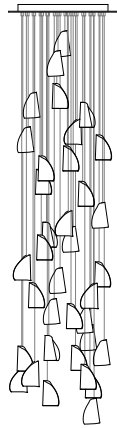

**\$385**

**21.3**

three pendant fixture,  
6" diameter brushed nickel  
round canopy  
~4lb

**\$1,155**

**21.5**

five pendant fixture,  
6" diameter brushed nickel  
round canopy  
~6.6lb

**\$1,925**

**21.7**

seven pendant fixture,  
8" diameter brushed nickel  
round canopy  
~9lb

**\$2,695**

**21.3**

**CLUSTER**  
three pendant fixture,  
6" diameter brushed nickel  
round canopy  
~4lb

**\$1,155**

**21.7**

**CLUSTER**  
seven pendant fixture,  
8" diameter brushed nickel  
round canopy  
~9lb

**21.26**

**ROUND**

twenty-six pendant fixture, 23.6" diameter white powder coated round canopy ~55lb

**\$13,390**

**21.36**

**RECTANGLE**

thirty-six pendant fixture, 43.3" x 14.6" white powder coated rectangular canopy ~62.6lb

**\$18,540**

**21.36**

**ROUND**

thirty-six pendant fixture, 29.7" diameter white powder coated round canopy ~61.7lb

**\$18,540**

**21.36**

**SQUARE**

thirty-six pendant fixture, 29.7" x 29.7" white powder coated square canopy ~71.7lb