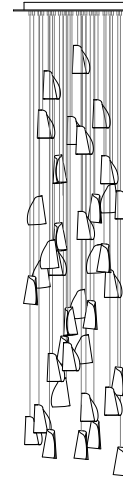

**\$385**

**21.3**

three pendant fixture,  
6" diameter brushed nickel  
round canopy  
~4lb

**\$1,155**

**21.5**

five pendant fixture,  
6" diameter brushed nickel  
round canopy  
~6.6lb

**\$1,925**

**21.7**

seven pendant fixture,  
8" diameter brushed nickel  
round canopy  
~9lb

**\$2,695**

**21.3**

**CLUSTER**  
three pendant fixture,  
6" diameter brushed nickel  
round canopy  
~4lb

**\$1,155**

**21.7**

**CLUSTER**  
seven pendant fixture,  
8" diameter brushed nickel  
round canopy  
~9lb

**21.26**

**ROUND**

twenty-six pendant fixture, 23.6" diameter white powder coated round canopy ~55lb

**\$13,390**

**21.36**

**RECTANGLE**

thirty-six pendant fixture, 43.3" x 14.6" white powder coated rectangular canopy ~62.6lb

**\$18,540**

**21.36**

**ROUND**

thirty-six pendant fixture, 29.7" diameter white powder coated round canopy ~61.7lb

**\$18,540**

**21.36**

**SQUARE**

thirty-six pendant fixture, 29.7" x 29.7" white powder coated square canopy ~71.7lb