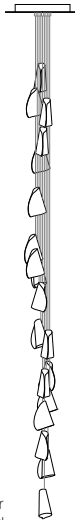

21.19

CLUSTER

nineteen pendant fixture, 20" diameter white powder coated round canopy ~36.6lb

$9,785