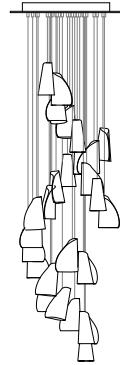

ITEM NO. LI200

**ADJUSTABLE LENGTH**

**21.1 shallow**

single pendant (shallow canopy),  
4.5" diameter brushed nickel  
round canopy  
~1.1lb

**\$385**

**21.1m**

single pendant (mini canopy),  
1.2" diameter brushed nickel  
round canopy\*\*  
~1.1lb

**\$385**

**21.3**

three pendant fixture,  
6" diameter brushed nickel  
round canopy  
~4lb

**\$1,155**

**21.5**

five pendant fixture,  
6" diameter brushed nickel  
round canopy  
~6.6lb

**\$1,925**

**21.7**

\*\*21.1m/mi/mo require power supplies to be remote mounted.

**NON-ADJUSTABLE LENGTH**

**21.26**

**RECTANGLE**

thirty-six pendant fixture, 39.4" x 13.2" white powder coated rectangular canopy ~55lb

**\$13,390**

**21.26**

**ROUND**

twenty-six pendant fixture, 23.6" diameter white powder coated round canopy ~55lb

**\$13,390**

**21.36**

**RECTANGLE**

thirty-six pendant fixture, 43.3" x 14.6" white powder coated rectangular canopy ~62.6lb