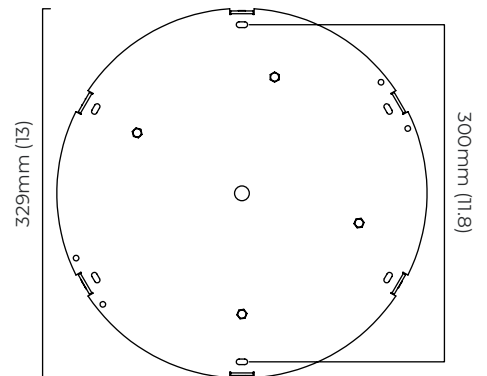

#### WEIGHT

23kg (51lbs) - Total

Note - LED driver inside ceiling / wall rose.

mounting plate dimensions