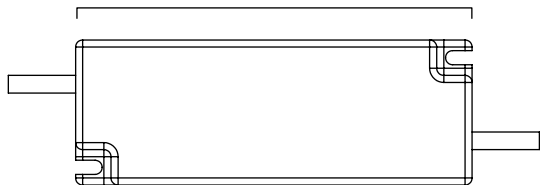

### CERTIFICATION

48mm (1.9)

335mm (13.2)

mounting plate dimensions

112mm (4.4)

41mm (1.6)

25mm (1)

	Input Voltage	As Standard	On Request
Phase Cut (rotary dimmer)	230	✓	
0/1-10V230	230		✓
DALi	230		✓
Phase Cut (rotary dimmer)	120	✓	
0/1-10V120	120		✓
DALi	120	x	x