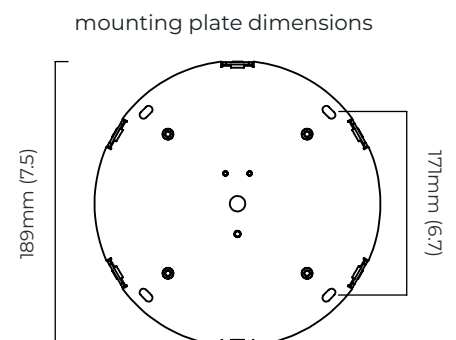

#### WEIGHT

9kg (20lbs) - Total

Note - LED driver inside ceiling / wall rose.