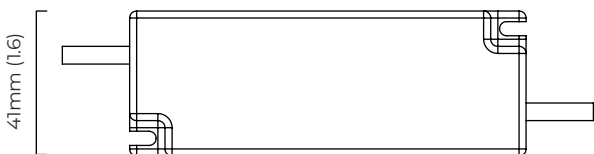

### CERTIFICATION

48mm (1.9)

545mm (21.5)

112mm (4.4)

mounting plate dimensions

	Input Voltage	As Standard	On Request
Phase Cut (rotary dimmer)	230	✓	
0/1-10V230	230		✓
DALi	230		✓
Phase Cut (rotary dimmer)	120	✓	
0/1-10V120	120		✓
DALi	120	x	x