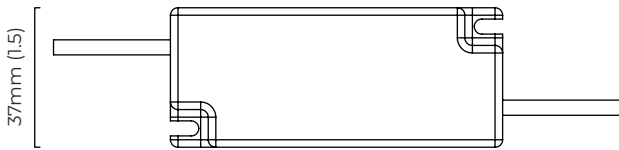

### CERTIFICATION

48mm (1.9)

195mm (7.7)

mounting plate dimensions

189mm (7.5)

171mm (6.7)

88mm (3.5)

	Input Voltage	As Standard	On Request
Phase Cut (rotary dimmer)	230	✓	
0/1-10V230	230		✓
DALi	230		✓
Phase Cut (rotary dimmer)	120	✓	
0/1-10V120	120		✓
DALi	120	x	x