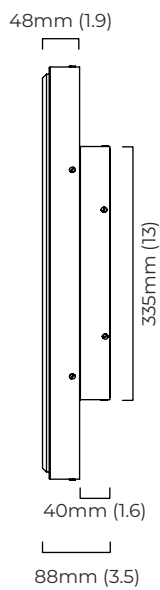

### CERTIFICATION

48mm (1.9)

545mm (21.5)

112mm (4.4)

mounting plate dimensions

	Input Voltage	As Standard	On Request
Phase Cut (rotary dimmer)	230	✓	
0/1-10V230	230		✓
DALi	230		✓
Phase Cut (rotary dimmer)	120	✓	
0/1-10V120	120		✓
DALi	120	x	x

#### WEIGHT

23kg (51lbs) - Total

Note - LED driver inside ceiling / wall rose.

mounting plate dimensions

### CERTIFICATION

48mm (1.9)

335mm (13.2)

mounting plate dimensions

112mm (4.4)

41mm (1.6)

25mm (1)

	Input Voltage	As Standard	On Request
Phase Cut (rotary dimmer)	230	✓	
0/1-10V230	230		✓
DALi	230		✓
Phase Cut (rotary dimmer)	120	✓	
0/1-10V120	120		✓
DALi	120	x	x