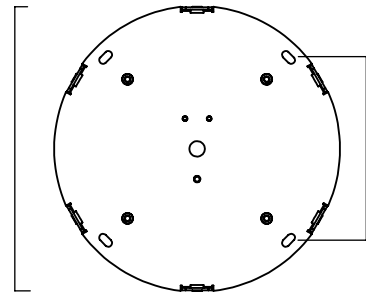

### CERTIFICATION

48mm (1.9)

195mm (7.7)

mounting plate dimensions

189mm (7.5)

171mm (6.7)

88mm (3.5)

	Input Voltage	As Standard	On Request
Phase Cut (rotary dimmer)	230	✓	
0/1-10V230	230		✓
DALi	230		✓
Phase Cut (rotary dimmer)	120	✓	
0/1-10V120	120		✓
DALi	120	x	x