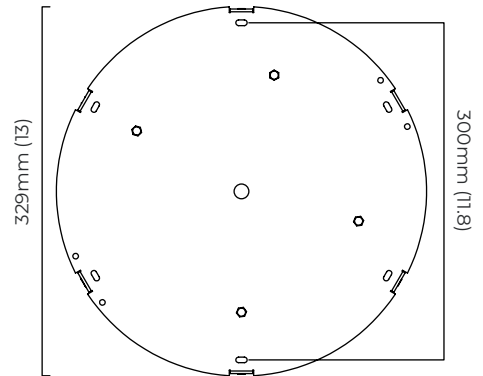

### CERTIFICATION

48mm (1.9)

335mm (13.2)

mounting plate dimensions

112mm (4.4)

41mm (1.6)

25mm (1)

	Input Voltage	As Standard	On Request
Phase Cut (rotary dimmer)	230	✓	
0/1-10V230	230		✓
DALi	230		✓
Phase Cut (rotary dimmer)	120	✓	
0/1-10V120	120		✓
DALi	120	x	x