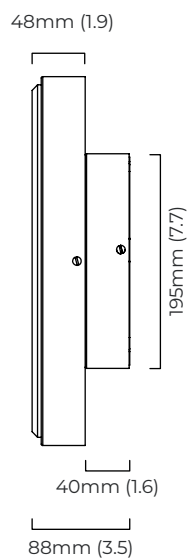

### CERTIFICATION

48mm (1.9)

545mm (21.5)

112mm (4.4)

mounting plate dimensions

	Input Voltage	As Standard	On Request
Phase Cut (rotary dimmer)	230	✓	
0/1-10V230	230		✓
DALi	230		✓
Phase Cut (rotary dimmer)	120	✓	
0/1-10V120	120		✓
DALi	120	x	x

### CERTIFICATION

48mm (1.9)

335mm (13.2)

mounting plate dimensions

112mm (4.4)

41mm (1.6)

25mm (1)

	Input Voltage	As Standard	On Request
Phase Cut (rotary dimmer)	230	✓	
0/1-10V230	230		✓
DALi	230		✓
Phase Cut (rotary dimmer)	120	✓	
0/1-10V120	120		✓
DALi	120	x	x

#### WEIGHT

9kg (20lbs) - Total

Note - LED driver inside ceiling / wall rose.

### CERTIFICATION

48mm (1.9)

195mm (7.7)

mounting plate dimensions

189mm (7.5)

171mm (6.7)

88mm (3.5)

	Input Voltage	As Standard	On Request
Phase Cut (rotary dimmer)	230	✓	
0/1-10V230	230		✓
DALi	230		✓
Phase Cut (rotary dimmer)	120	✓	
0/1-10V120	120		✓
DALi	120	x	x