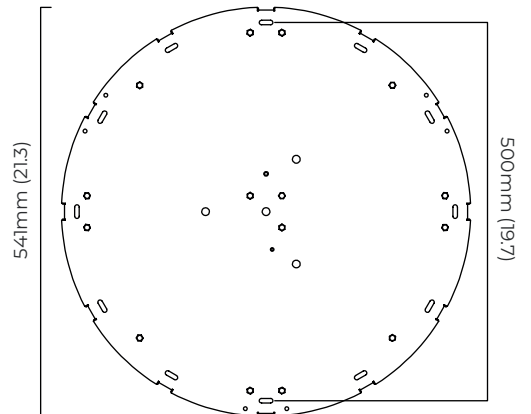

### CERTIFICATION

48mm (1.9)

545mm (21.5)

112mm (4.4)

mounting plate dimensions

	Input Voltage	As Standard	On Request
Phase Cut (rotary dimmer)	230	✓	
0/1-10V230	230		✓
DALi	230		✓
Phase Cut (rotary dimmer)	120	✓	
0/1-10V120	120		✓
DALi	120	x	x