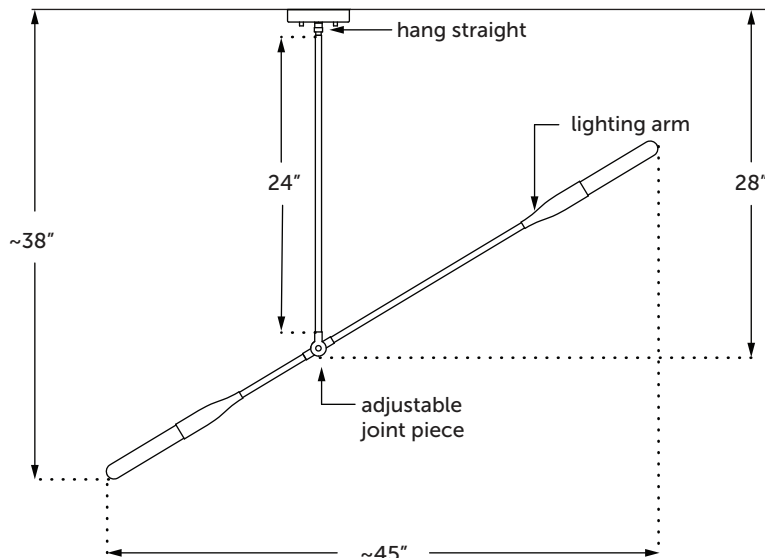

DESCRIPTION

A single light will transform a space. Several will define it. The only limit is your imagination.

DETAILS

Lead Time | 8-10 Weeks

Materials | Steel and brass

Weight | 4 lbs

Canopy | 5" Diameter x 1" Height

Lamping | 120V/60Hz, E26 sockets

Made In | USA

DIMENSIONS

Angle of the lighting arm can be rotated at the joint, allowing for a range of dimensions:

Overall Height | 30"–56"

Width | 5"–52"

Depth | 5"–52"

FINISHES

Metal finish options:

- | Brushed Brass (B)
- | Brushed Nickel (N)
- | Oil Rubbed Brass (ORB)
- | Black Poppy Powder Coat (BP)

Metal detail finish options:

- | Brass (B)
- | Nickel (N)

Metal details include canopy screw caps, hang straight, and joint piece screw.

ASSEMBLING PRODUCT SKUS

SOR - **ORB** - **B**
| | |
model   finish   detail

Finish samples sold online.

FRONT VIEW

BULBS

Sold separately. Please visit our website for details. Many styles of bulbs work with our fixtures. Please refer to the lamping specifications to determine compatibility.

CUSTOMIZATION

This piece can be customized in length and configuration. Please contact us for more information.

CERTIFICATIONS

Each piece is built to order.