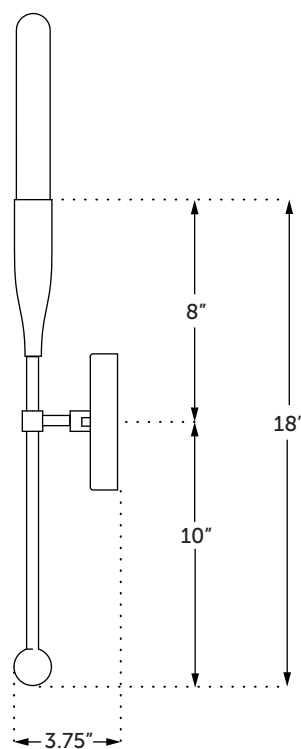

ROOM

WWW.ROOMONLINE.COM

SORENTHIA SCONCE

5" W x 3.75" D x 18" H (NOT INCLUDING BULBS, SOLD SEPARATELY.)

AVAILABLE IN SEVERAL METAL AND POWDER COAT FINISHES.

ITEM NO. LI194

DESCRIPTION

The midcentury-inspired linear wall sconce is minimal and sophisticated.

DETAILS

Lead Time | 8–10 Weeks

Materials | Steel and brass

Dimensions | 24.4" H x 5" W x 3.75" D

Weight | 2 lbs

Canopy | 5" Diameter x 1" Height

Lamping | 120V/60Hz, E26 socket, 60W max

Made In | USA

Metal details include canopy screw caps.

Finish samples sold online.

FRONT VIEW

SIDE VIEW

BULBS

Sold separately. Please visit our website for details. Many styles of bulbs work with our fixtures. Refer to the lamping specifications to determine compatibility.