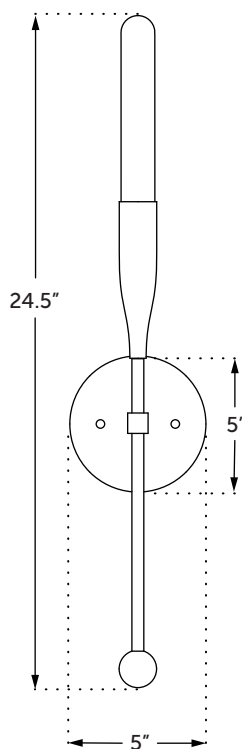

ROOM

WWW.ROOMONLINE.COM

SORENTHIA SCONCE

5" W x 3.75" D x 18" H (NOT INCLUDING BULBS, SOLD SEPARATELY.)

AVAILABLE IN SEVERAL METAL AND POWDER COAT FINISHES.

ITEM NO. LI194

DESCRIPTION

The midcentury-inspired linear wall sconce is minimal and sophisticated.

DETAILS

Lead Time | 8–10 Weeks

Materials | Steel and brass

Dimensions | 24.4" H x 5" W x 3.75" D

Weight | 2 lbs

Canopy | 5" Diameter x 1" Height

Lamping | 120V/60Hz, E26 socket, 60W max

Made In | USA

Metal details include canopy screw caps.

Finish samples sold online.

FRONT VIEW

SIDE VIEW

BULBS

Sold separately. Please visit our website for details. Many styles of bulbs work with our fixtures. Refer to the lamping specifications to determine compatibility.