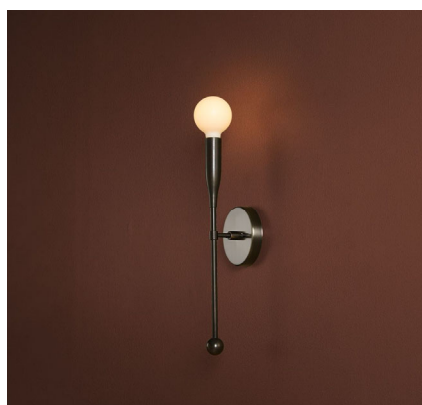

ROOM

WWW.ROOMONLINE.COM

SORENTHIA SCONCE

5" W x 3.75" D x 18" H (NOT INCLUDING BULBS, SOLD SEPARATELY.)

AVAILABLE IN SEVERAL METAL AND POWDER COAT FINISHES.

ITEM NO. LI194

DESCRIPTION

The midcentury-inspired linear wall sconce is minimal and sophisticated.

DETAILS

Lead Time | 8–10 Weeks

Materials | Steel and brass

Dimensions | 24.4" H x 5" W x 3.75" D

Weight | 2 lbs

Canopy | 5" Diameter x 1" Height

Lamping | 120V/60Hz, E26 socket, 60W max

Made In | USA

FINISH OPTIONS

SOR-SCO-B
Brushed Brass

SOR-SCO-N
Brushed Nickel

SOR-SCO-OR
Oil Rubbed Brass

SOR-SCO-OR-B
Oil Rubbed Brass
Brass Details

SOR-SCO-BP-B
Black Poppy
Brass Details

SOR-SCO-BP-N
Black Poppy
Nickel Details

Metal details include canopy screw caps.

Finish samples sold online.

FRONT VIEW

SIDE VIEW

BULBS

Sold separately. Please visit our website for details. Many styles of bulbs work with our fixtures. Refer to the lamping specifications to determine compatibility.