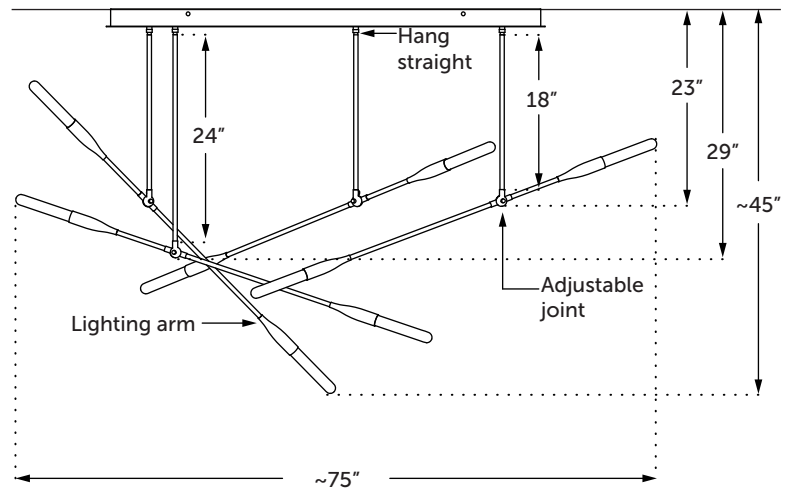

ROOM

WWW.ROOMONLINE.COM

SORENTHIA QUAD (4 DROPS / 8 LIGHTS)
CANOPY IS 51" X 5" X 2"H; CUSTOMIZATION AVAILABLE.
OVERALL HEIGHT TO ORDER.
AVAILABLE IN SEVERAL METAL AND POWDER COAT FINISHES.
ITEM NO. LI194

Weight | 28 lbs

Canopy | 51" Length x 5" Width x 2" Height

Lamping | 120V/60Hz, E26 sockets, 60W max

Made In | USA

FRONT VIEW

FINISH OPTIONS

SOR-QUA-B
Brushed Brass
Brass Details

SOR-QUA-N
Brushed Nickel
Nickel Details

DIMENSIONS

Angles of lighting arms can be rotated at joints, allowing a range of dimensions:

Overall Height | 31"–57"

Width | 51"–103"

Depth | 16"–64"

BULBS

Sold separately. Please visit our website for details. Many styles of bulbs work with our fixtures. Refer to the lamping specifications to determine compatibility.