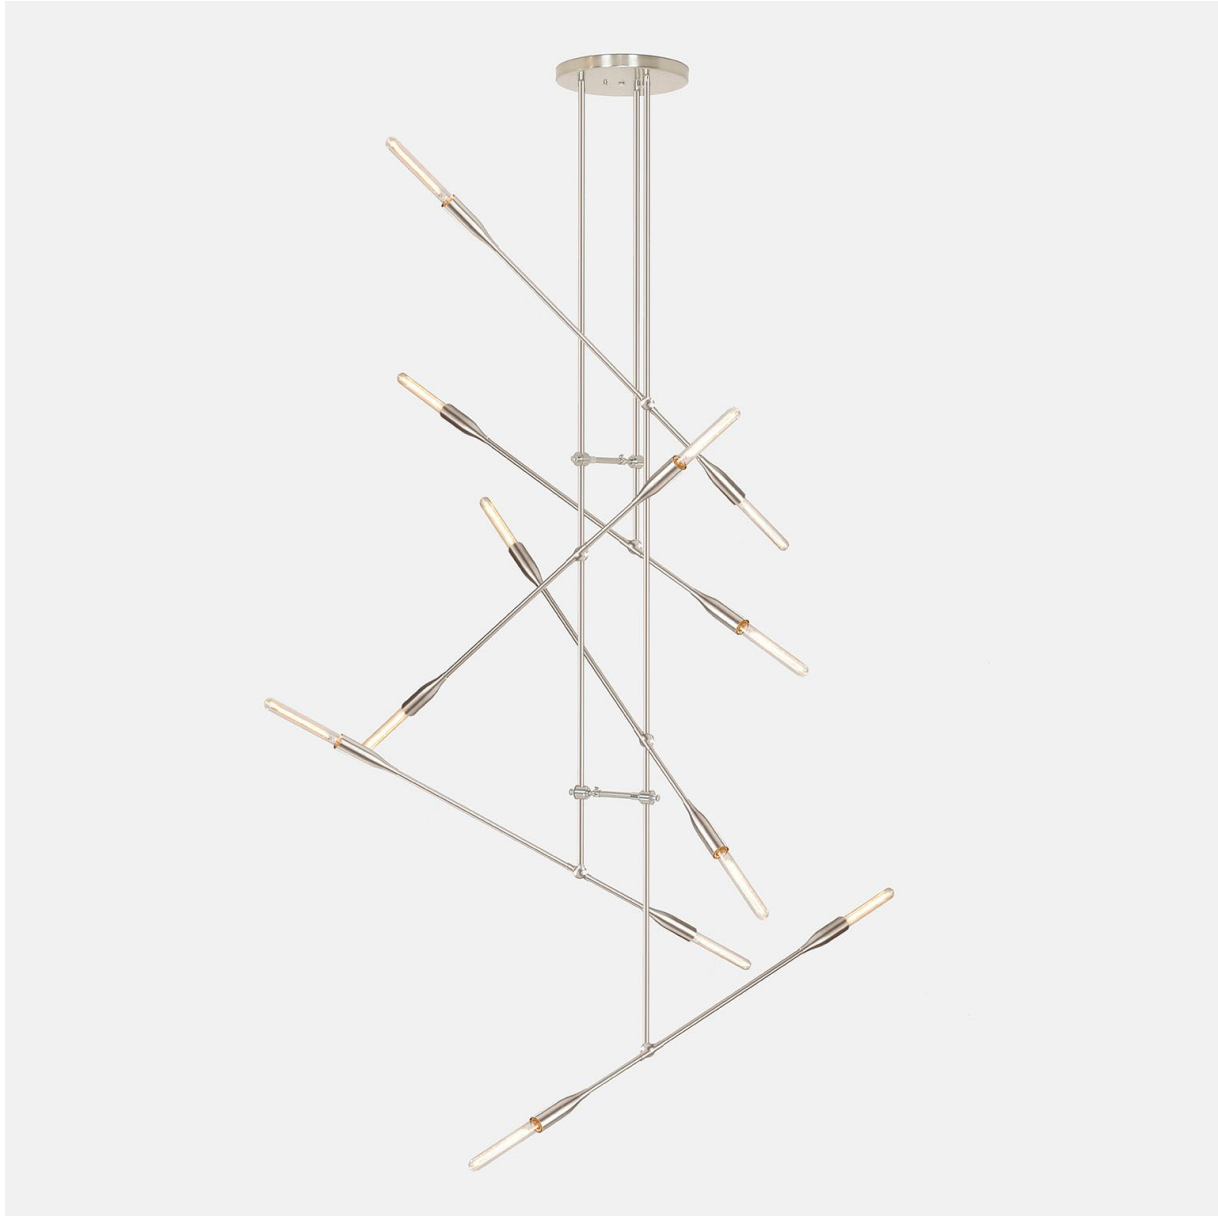

ROOM

WWW.ROOMONLINE.COM

SORENTHIA GRAND (3 DROPS / 12 LIGHTS)
CANOPY IS 11" D X 1" H; CUSTOMIZATION AVAILABLE
OVERALL HEIGHT TO ORDER
AVAILABLE IN SEVERAL METAL AND POWDER COAT FINISHES.
ITEM NO. LI194

DESCRIPTION

This large-scale modern chandelier makes a statement with bold lines and angles.

DETAILS

Lead Time | 8–10 Weeks

Materials | Steel and brass

Weight | 28 lbs

Canopy | 11" Diameter x 1" Height

Lamping | 120V/60Hz, E26 sockets, 60W max

Metal details include canopy screw caps, hang straights, joint piece screws, crossbars.

Finish samples sold online.

FRONT VIEW

DIMENSIONS

Angles of lighting arms can be rotated at joints, allowing a range of dimensions:

Overall Height | 83"–103"

Width | 11"–65"

Depth | 18"–70"

BULBS

Sold separately. Please visit our website for details. Many styles of bulbs work with our fixtures. Refer to the lamping specifications to determine compatibility.