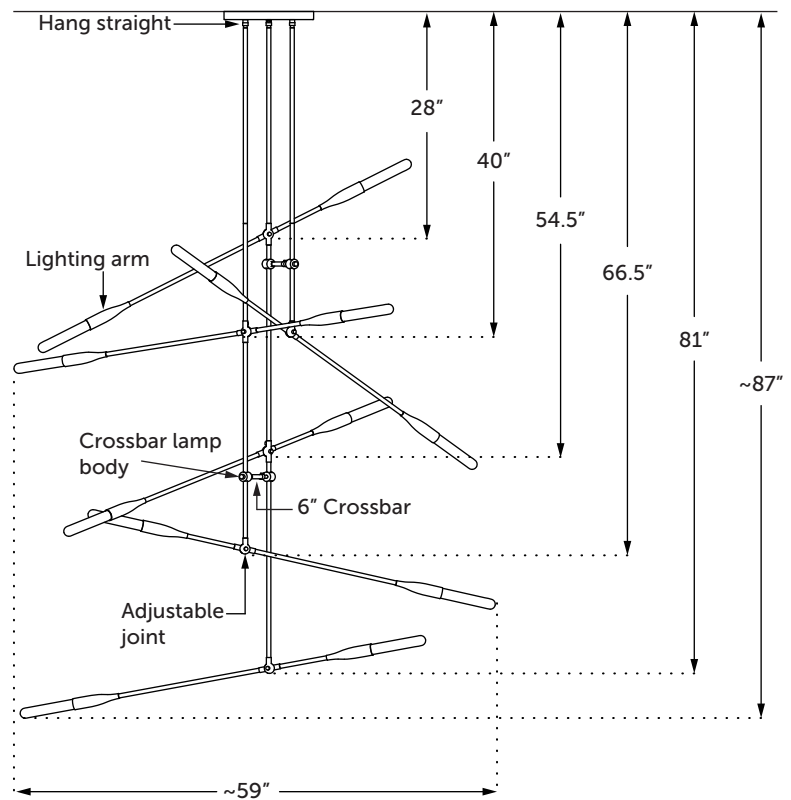

ROOM

WWW.ROOMONLINE.COM

SORENTHIA GRAND (3 DROPS / 12 LIGHTS)
CANOPY IS 11" D X 1" H; CUSTOMIZATION AVAILABLE
OVERALL HEIGHT TO ORDER
AVAILABLE IN SEVERAL METAL AND POWDER COAT FINISHES.
ITEM NO. LI194

DESCRIPTION

This large-scale modern chandelier makes a statement with bold lines and angles.

DETAILS

Lead Time | 8–10 Weeks

Materials | Steel and brass

Weight | 28 lbs

Canopy | 11" Diameter x 1" Height

Lamping | 120V/60Hz, E26 sockets, 60W max

Metal details include canopy screw caps, hang straights, joint piece screws, crossbars.

Finish samples sold online.

FRONT VIEW

DIMENSIONS

Angles of lighting arms can be rotated at joints, allowing a range of dimensions:

Overall Height | 83"–103"

Width | 11"–65"

Depth | 18"–70"

BULBS

Sold separately. Please visit our website for details. Many styles of bulbs work with our fixtures. Refer to the lamping specifications to determine compatibility.