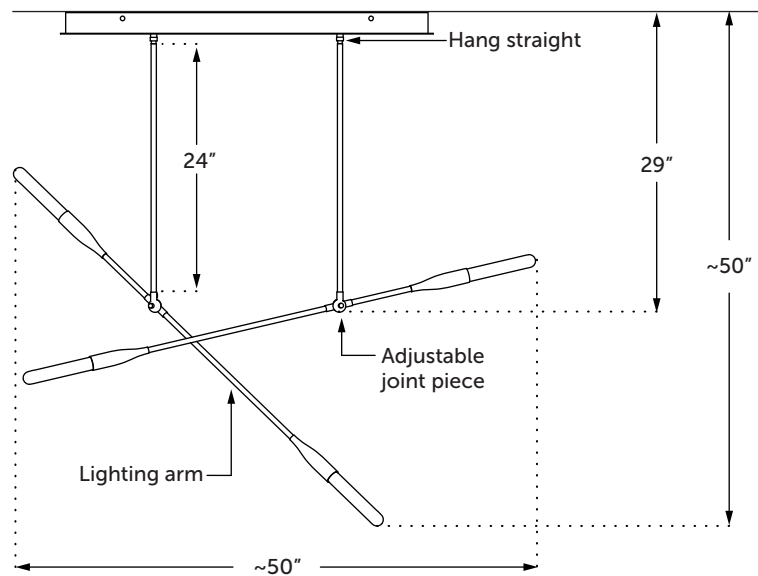

ROOM

WWW.ROOMONLINE.COM

SORENTHIA DOUBLE (2 DROPS / 4 LIGHTS)

CANOPY IS 36" X 5" X 2"H; CUSTOMIZATION AVAILABLE.

OVERALL HEIGHT TO ORDER.

AVAILABLE IN SEVERAL METAL AND POWDER COAT FINISHES.

ITEM NO. LI194

ROOM

WWW.ROOMONLINE.COM

SORENTHIA DOUBLE

DESCRIPTION

Two Sorenthia Lights create dramatic angles on a handcrafted rectangular canopy.

DETAILS

Lead Time | 8–10 Weeks

Materials | Steel and brass

Weight | 18 lbs

Canopy | 36" Length x 5" Width x 2" Height

Lamping | 120V/60Hz, E26 sockets, 60W max

Made In | USA

FRONT VIEW

FINISH OPTIONS

SOR-DOU-B
Brushed Brass
Brass Details

SOR-DOU-N
Brushed Nickel
Nickel Details

SOR-DOU-OR-B
Oil Rubbed Brass
Brass Details

Overall Height | 31"–57"

Width | 36"–82"

Depth | 5"–64"

BULBS

Sold separately. Please visit our website for details. Many styles of bulbs work with our fixtures. Refer to the lamping specifications to determine compatibility.