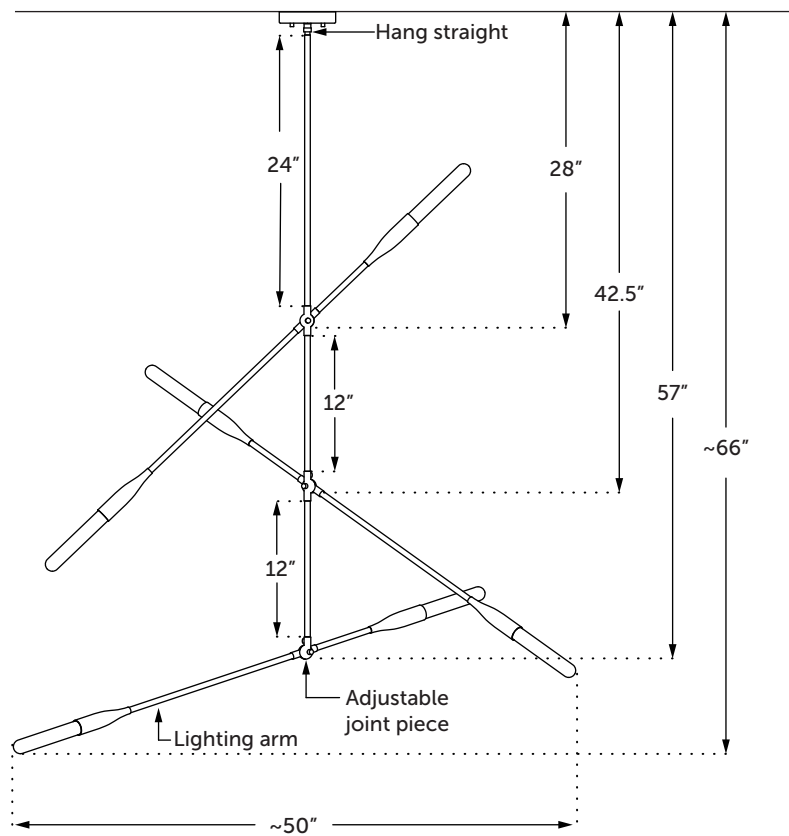

DESCRIPTION

Airy and angular, the structural lines of this mid-century modern pendant are dramatic.

DETAILS

Lead Time | 8-10 Weeks

Materials | Steel and brass

Weight | 12 lbs

Canopy | 5" Diameter x 1" Height

SOR-3A-BP-N
Black Poppy
Nickel Details

Metal details include canopy screw caps, hang straight, and joint piece screws.

Finish samples sold online.

FRONT VIEW

DIMENSIONS

Angles of lighting arms can be rotated at joints, allowing a range of dimensions:

Overall Height | 59"-85"

Width | 5"-64"

Depth | 5"-64"

BULBS

Sold separately. Please visit our website for details. Many styles of bulbs work with our fixtures. Refer to the lamping specifications to determine compatibility.