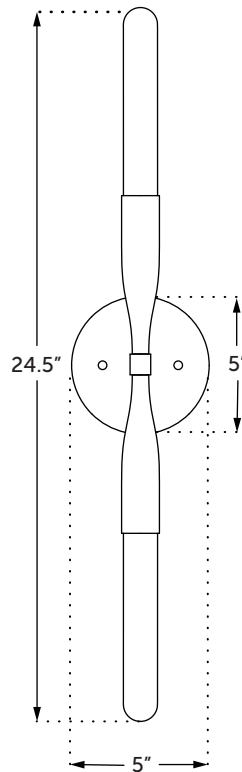

ROOM

WWW.ROOMONLINE.COM

SORENTHIA 2 SCONCE

12.25"H X 5"W X 3.75"D (NOT INCLUDING BULB). BULB AS SHOWN IS 7.25"H.

STEEL AND BRASS.

ITEM NO. LI194

DESCRIPTION

The fluted lines of this contemporary sconce work in a vertical or horizontal orientation.

DETAILS

Lead Time | 8–10 Weeks

Materials | Steel and brass

Dimensions | 24.5" H x 5" W x 3.75 D

Weight | 1 lbs

Canopy | 5" Diameter x 1" Height

Lamping | 120V/60Hz, E26 sockets, 60W max

Made In | USA

FINISH OPTIONS

SOR-2-SCO-B
Brushed Brass

SOR-2-SCO-N
Brushed Nickel

SOR-2-SCO-OR
Oil Rubbed Brass

SOR-2-SCO-OR-B
Oil Rubbed Brass
Brass Details

SOR-2-SCO-BP-B
Black Poppy
Brass Details

SOR-2-SCO-BP-N
Black Poppy
Nickel Details

Metal details include canopy screw caps.

FRONT VIEW

SIDE VIEW

BULBS

Sold separately. Please visit our website for details. Many styles of bulbs work with our fixtures. Refer to the lamping specifications to determine compatibility.