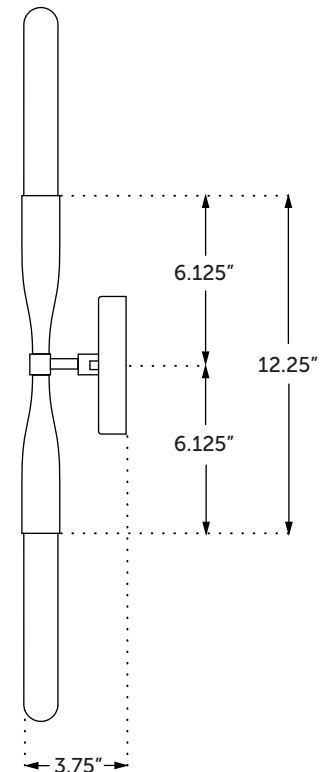

ROOM

WWW.ROOMONLINE.COM

SORENTHIA 2 SCONCE

12.25"H X 5"W X 3.75"D (NOT INCLUDING BULB). BULB AS SHOWN IS 7.25"H.

STEEL AND BRASS.

ITEM NO. LI194

DESCRIPTION

The fluted lines of this contemporary sconce work in a vertical or horizontal orientation.

DETAILS

Lead Time | 8–10 Weeks

Materials | Steel and brass

Dimensions | 24.5" H x 5" W x 3.75 D

Weight | 1 lbs

Canopy | 5" Diameter x 1" Height

Lamping | 120V/60Hz, E26 sockets, 60W max

Made In | USA

Metal details include canopy screw caps.

FRONT VIEW

SIDE VIEW

BULBS

Sold separately. Please visit our website for details. Many styles of bulbs work with our fixtures. Refer to the lamping specifications to determine compatibility.