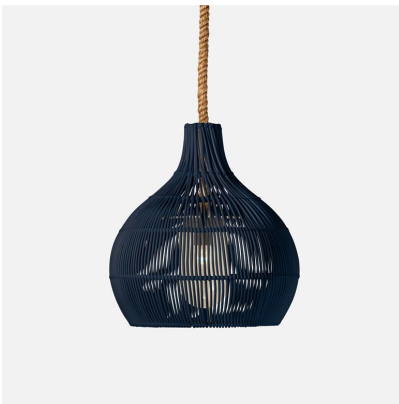

ROOM

WWW.ROOMONLINE.COM

MYRLEEN PENDANT

17"W x 18"H

FAUX RATTAN WITH ABACA ROPE CORD. AVAILABLE IN OFF WHITE, NAVY, CHESTNUT AND GRAYWASH

ITEM NO. LI393

MYRLEEN

Light pours out of our Myrleen, a shade that has an appealing artisanal vibe. Myrleen is crafted from bundled faux rattan and secured by a braided abaca rope pendant. Each chandelier comes with Abaca rope cord and plug.

MATERIALS

Faux Rattan

DIMENSIONS

17"D x 18"H

NUMBER OF BULBS

1 Light

BULB TYPE

Type A Incandescent, 60 Watt max.

UL/CUL CERTIFIED

Yes /Yes

CORD COLOR

Natural

CORD LENGTH

12ft - 144"/24ft - 288"

Installed Cord Length: 11.5ft - 138"/ 23.5ft - 282"

WEIGHT

lbs

FINISHES

Chestnut

Graywashed

Navy

White