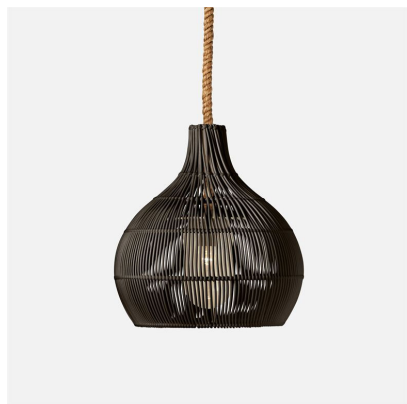

ROOM

WWW.ROOMONLINE.COM

MYRLEEN PENDANT

17"W x 18"H

FAUX RATTAN WITH ABACA ROPE CORD. AVAILABLE IN OFF WHITE, NAVY, CHESTNUT AND GRAYWASH

ITEM NO. LI393

MYRLEEN

Light pours out of our Myrleen, a shade that has an appealing artisanal vibe. Myrleen is crafted from bundled faux rattan and secured by a braided abaca rope pendant. Each chandelier comes with Abaca rope cord and plug.

MATERIALS

Faux Rattan

DIMENSIONS

17"D x 18"H

NUMBER OF BULBS

1 Light

BULB TYPE

Type A Incandescent, 60 Watt max.

UL/CUL CERTIFIED

Yes /Yes

CORD COLOR

Natural

CORD LENGTH

12ft - 144"/24ft - 288"

Installed Cord Length: 11.5ft - 138"/ 23.5ft - 282"

WEIGHT

lbs

FINISHES

Chestnut

Graywashed

Navy

White