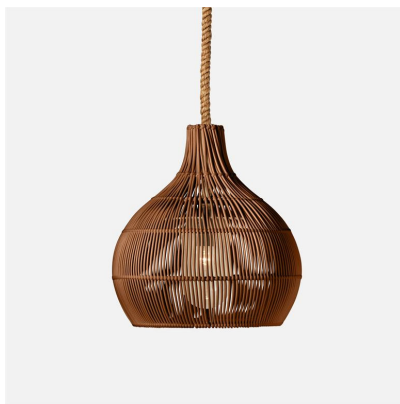

ROOM

WWW.ROOMONLINE.COM

MYRLEEN PENDANT

17"W x 18"H

FAUX RATTAN WITH ABACA ROPE CORD. AVAILABLE IN OFF WHITE, NAVY, CHESTNUT AND GRAYWASH

ITEM NO. LI393

MYRLEEN

Light pours out of our Myrleen, a shade that has an appealing artisanal vibe. Myrleen is crafted from bundled faux rattan and secured by a braided abaca rope pendant. Each chandelier comes with Abaca rope cord and plug.

MATERIALS

Faux Rattan

DIMENSIONS

17"D x 18"H

NUMBER OF BULBS

1 Light

BULB TYPE

Type A Incandescent, 60 Watt max.

UL/CUL CERTIFIED

Yes /Yes

CORD COLOR

Natural

CORD LENGTH

12ft - 144"/24ft - 288"

Installed Cord Length: 11.5ft - 138"/ 23.5ft - 282"

WEIGHT

lbs

FINISHES

Chestnut

Graywashed

Navy

White