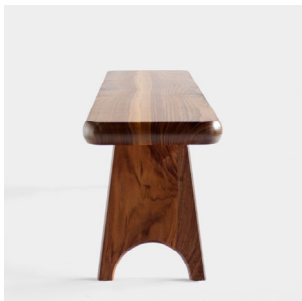

ROOM

WWW.ROOMONLINE.COM

MERTON BENCH

60" L x 14" W x 17.5" H AS SHOWN. MADE TO ORDER IN CUSTOM DIMENSIONS.

SELECT WALNUT, OAK OR MAPLE. HAND RUBBED OIL AND WAX FINISH

ITEM NO. TA186