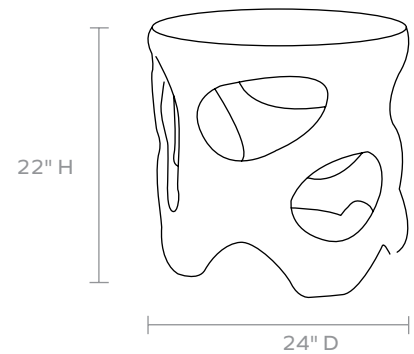

OUTDOOR
APPROVED

HYDE SIDE TABLE

Sculptural, strong, and built to intrigue: the side table from our new Hyde collection, handmade in smooth concrete, is the epitome of an unforgettable statement piece.

MATERIAL

Reinforced Concrete

DIMENSIONS

24"D x 22"H

WEIGHT

lbs

This item is handcrafted and may show slight variation in size from one piece to another.

FINISH

Gray