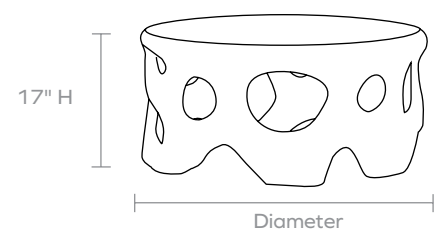

OUTDOOR
APPROVED

HYDE COFFEE TABLE

Sculptural, strong, and built to intrigue: the coffee table in our new Hyde collection, handmade in smooth concrete, is the epitome of an unforgettable statement piece. Available in two complementary sizes.

MATERIAL

Reinforced Concrete

DIMENSIONS

A. 28"D x 17"H

B. 36"D x 17"H

WEIGHT

lbs

This item is handcrafted and may show slight variation in size from one piece to another.

FINISH

Gray