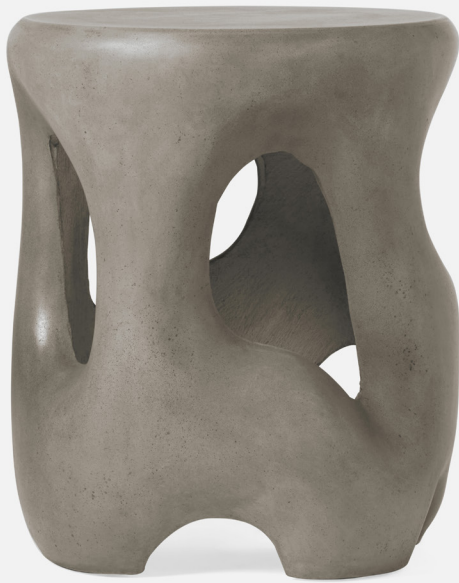

HYDE COFFEE TABLE

Sculptural, strong, and built to intrigue: the coffee table in our new Hyde collection, handmade in smooth concrete, is the epitome of an unforgettable statement piece. Available in two complementary sizes.

FINISH

Gray

OUTDOOR
APPROVED

HYDE SIDE TABLE

Sculptural, strong, and built to intrigue: the side table from our new Hyde collection, handmade in smooth concrete, is the epitome of an unforgettable statement piece.

MATERIAL

Reinforced Concrete

DIMENSIONS

24"D x 22"H

WEIGHT

lbs

This item is handcrafted and may show slight variation in size from one piece to another.

FINISH

Gray

OUTDOOR
APPROVED

HYDE STOOL

Sculptural, strong, and built to intrigue: the versatile stool in our new Hyde collection, handmade in smooth concrete, is the epitome of an unforgettable statement piece.