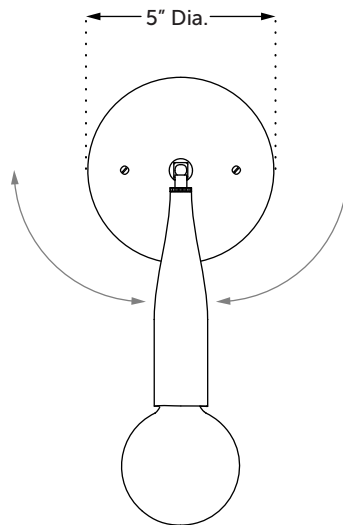

DESCRIPTION

A minimalist wall sconce with an exposed bulb, this contemporary light fixture adjusts up and down and side to side.

DETAILS

Lead Time | 4–6 Weeks

Materials | Steel and brass

Weight | 1 lbs

Flute Dimensions | 5.75"H x 1.5"W x 1.5"D

Canopy | 5" Diameter x 1" Height

Lamping | 120V/60Hz, E26 socket, 60W max

Made In | USA

FRONT VIEW