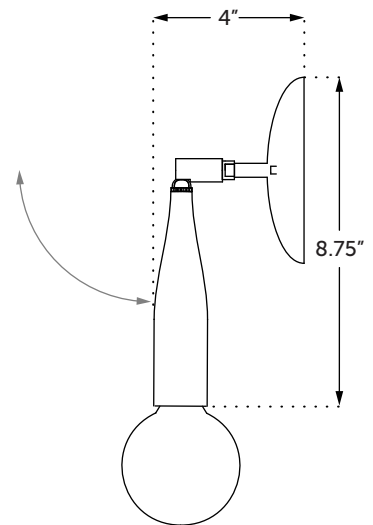

CANOPY DETAIL

FINISH OPTIONS

FLU-SCO-BP-B
Black Poppy
Brass Details

FLU-SCO-BP-N
Black Poppy
Nickel Details

FLU-SCO-CC-B
Country Cream
Brass Details

FLU-SCO-CC-N
Country Cream
Nickel Details

Metal details include strain reliefs and canopy screw caps.

BULBS

Sold separately. Please visit our website for details. Many styles of bulbs work with our fixtures. Refer to the lamping specifications to determine compatibility.

CUSTOMIZATION

The size of the flute is not customizable. Custom plated and powder coated finishes are available. Please contact us.

Finish samples sold online.

Each piece is built to order.