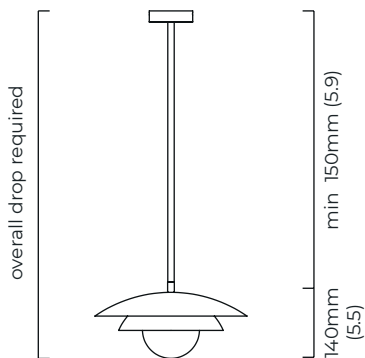

ROOM

WWW.ROOMONLINE.COM

CARAPACE ROD PENDANT

13"D X 6"H - MIN 6" DROP HEIGHT.

BRONZE WITH SATIN BRASS AND OPAL GLASS SHADE, AND BRONZE DROP ROD.

ITEM NO. LI248

CARAPACE PENDANT (DROP ROD)

Inspired by the European Bistro culture of the turn of the twentieth century, Carapace is made from bronze, satin brass and hand blown glass and fitted by a drop rod.

FINISH

bronze and satin brass with opal glass shade
CTO-01-050-0002

SUSPENSION

drop rod with ceiling box

please specify the required overall drop from the ceiling to the bottom of the fitting

BULBS

240v - 1 x G9, 25w max halogen (or 2.3w LED 2700k)
120v - 1 x G9, 25w max halogen (or 2.3w LED 2700k)
(no bulbs supplied)

WEIGHT

5kg (11lbs)

CERTIFICATION

mounting plate dimensions