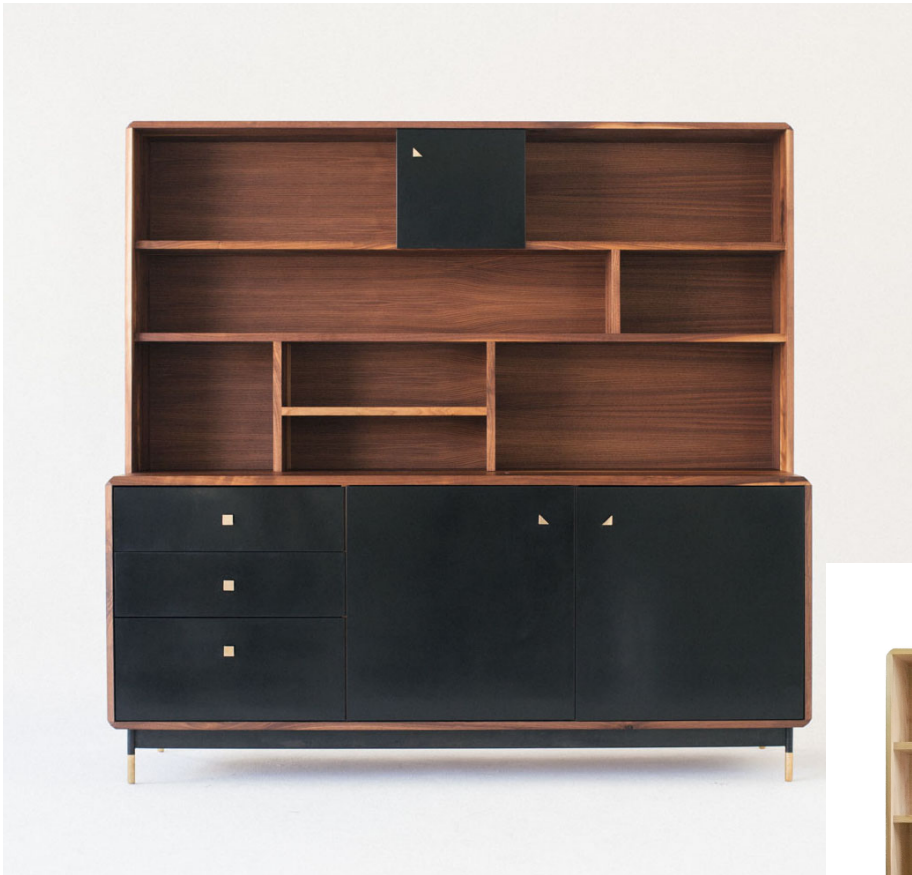

ROOM

WWW.ROOMONLINE.COM

MANDELBROT HUTCH

72"W x 25"D x 72"H AS SHOWN

BLACK WALNUT, WHITE OR BLACK POLYESTER URETHANE DOOR / DRAWER FRONTS STANDARD.

ALSO AVAILABLE WITH MAPLE OR OAK CASE, CUSTOM COLORED DOOR / DRAWER FRONTS.

SOLID BRASS AND BLACKENED STEEL HARDWARE

ST64