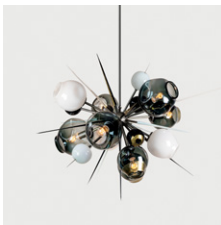

ROOM

WWW.ROOMONLINE.COM

BU.05.02

35" x 40" x 20"H x DROP LENGTH TO ORDER

MATERIALS: 9" GLASS GLOBES, SPIKES, AND BARNACLES WITH BRASS STAMENS

LAMPING: 110V - E26 BASE, 6W DIMMABLE LED / 2500K.

LAMPING, 220V - E27 BASE, 6W DIMMABLE LED / 2500K.

ITEM NO. LI207

Front

Side

Top

Finishes

Brushed Brass

Vintage Brass

Clear Glass Colorway

Grey Glass Colorway

Specifications

Height: 20in / 51cm
 Depth: 40in / 102cm
 Width: 35in / 89cm
 Weight: 28lb / 13kg
 Max Wattage: 30w
 Minimum Drop: 21in / 53cm
 Shown with 9in globes, barnacles with stamen, and spikes

Suspension: Ships with 36in or 72in stem cut to length on site

Canopy: Ø5in x .25in with hang straight

Materials: Machined brass, glass

Bulbs: E26 / 110v / 6w / 2500k / dimmable LED globe

E27 / 220v / 6w / 2500k / dimmable LED globe