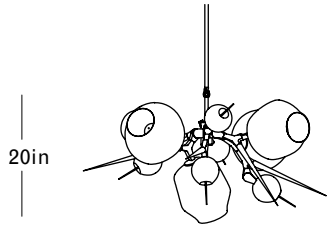

ROOM

WWW.ROOMONLINE.COM

BU.05.02

35" x 40" x 20"H x DROP LENGTH TO ORDER

MATERIALS: 9" GLASS GLOBES, SPIKES, AND BARNACLES WITH BRASS STAMENS

LAMPING: 110V - E26 BASE, 6W DIMMABLE LED / 2500K.

LAMPING, 220V - E27 BASE, 6W DIMMABLE LED / 2500K.

ITEM NO. LI207

Front

Side

Top

Finishes

Brushed Brass

Vintage Brass

Clear Glass Colorway

Grey Glass Colorway

Specifications

Height: 20in / 51cm
 Depth: 40in / 102cm
 Width: 35in / 89cm
 Weight: 28lb / 13kg
 Max Wattage: 30w
 Minimum Drop: 21in / 53cm
 Shown with 9in globes, barnacles with stamen, and spikes

Suspension: Ships with 36in or 72in stem cut to length on site

Canopy: Ø5in x .25in with hang straight

Materials: Machined brass, glass

Bulbs: E26 / 110v / 6w / 2500k / dimmable LED globe

E27 / 220v / 6w / 2500k / dimmable LED globe