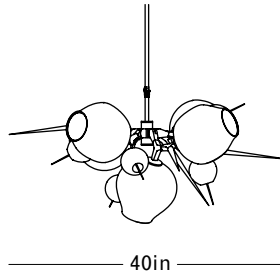

Side

Finishes

Specifications

Height: 20in / 51cm
Depth: 40in / 102cm
Width: 35in / 89cm
Weight: 28lb / 13kg
Max Wattage: 30w
Minimum Drop: 21in / 53cm
Shown with 9in globes, barnacles with stamen, and spikes

Suspension: Ships with 36in or 72in stem cut to length on site

Canopy: Ø5in x .25in with hang straight

Materials: Machined brass, glass

Bulbs: E26 / 110v / 6w / 2500k / dimmable LED globe

E27 / 220v / 6w / 2500k / dimmable LED globe

UL, cUL (120V)

Inspiration

Burst uses the same essential vocabulary as the Branching series, distinguished by the addition of hand-blown glass spikes and barnacles, rolled in 24k gold foil. The resulting visual evokes both a Medieval flail and a 1930's-era Lanvin collarette.