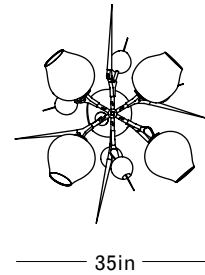

ROOM

WWW.ROOMONLINE.COM

BU.05.02

35" x 40" x 20"H x DROP LENGTH TO ORDER

MATERIALS: 9" GLASS GLOBES, SPIKES, AND BARNACLES WITH BRASS STAMENS

LAMPING: 110V - E26 BASE, 6W DIMMABLE LED / 2500K.

LAMPING, 220V - E27 BASE, 6W DIMMABLE LED / 2500K.

ITEM NO. LI207

Front

Side

Top

Finishes

Brushed Brass

Vintage Brass

Clear Glass Colorway

Grey Glass Colorway

Specifications

Height: 20in / 51cm
 Depth: 40in / 102cm
 Width: 35in / 89cm
 Weight: 28lb / 13kg
 Max Wattage: 30w
 Minimum Drop: 21in / 53cm
 Shown with 9in globes, barnacles with stamen, and spikes

Suspension: Ships with 36in or 72in stem cut to length on site

Canopy: Ø5in x .25in with hang straight

Materials: Machined brass, glass

Bulbs: E26 / 110v / 6w / 2500k / dimmable LED globe

E27 / 220v / 6w / 2500k / dimmable LED globe