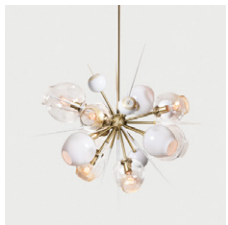

ROOM

WWW.ROOMONLINE.COM

BU.05.02

35" x 40" x 20"H x DROP LENGTH TO ORDER

MATERIALS: 9" GLASS GLOBES, SPIKES, AND BARNACLES WITH BRASS STAMENS

LAMPING: 110V - E26 BASE, 6W DIMMABLE LED / 2500K.

LAMPING, 220V - E27 BASE, 6W DIMMABLE LED / 2500K.

ITEM NO. LI207

Front

Side

Top

Finishes

Brushed Brass

Vintage Brass

Clear Glass Colorway

Grey Glass Colorway

Specifications

Height: 20in / 51cm
 Depth: 40in / 102cm
 Width: 35in / 89cm
 Weight: 28lb / 13kg
 Max Wattage: 30w
 Minimum Drop: 21in / 53cm
 Shown with 9in globes, barnacles with stamen, and spikes

Suspension: Ships with 36in or 72in stem cut to length on site

Canopy: Ø5in x .25in with hang straight

Materials: Machined brass, glass

Bulbs: E26 / 110v / 6w / 2500k / dimmable LED globe

E27 / 220v / 6w / 2500k / dimmable LED globe