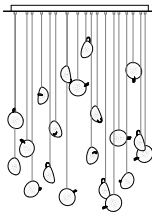

BOCCI

NON-ADJUSTABLE LENGTH

76.11

RECTANGLE

eleven pendant fixture,
33.5" x 11.2" white powder coated
rectangular canopy
~39.5lb

\$7,150

76.11

SQUARE

eleven pendant fixture,
20" x 20" white powder coated
square canopy
~41.5lb

\$7,150

76.14

RECTANGLE

fourteen pendant fixture,
33.5 x 11.2" white powder coated
rectangular canopy
~44lb

\$9,100

76.14

ROUND

fourteen pendant fixture,
20" diameter white powder coated
round canopy
~46lb

\$9,100

76.20

RECTANGLE

twenty pendant fixture,
52" x 11.8" white powder coated
rectangular canopy
~60lb

\$13,000

76.26

RECTANGLE