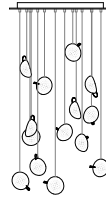

76.5
RANDOM
five pendant fixture,
6" diameter brushed nickel
round canopy
~7.5lb
\$2,600

76.7
RANDOM
seven pendant fixture,
8" diameter brushed nickel
round canopy
~10.5lb
\$3,640

SURFACE MOUNTED LIGHT

76s
SURFACE LIGHT - MINI PLATE
2.75" diameter mounting plate
rated for wall and ceiling use**
~1.5lb
\$520 each

BOCCI

NON-ADJUSTABLE LENGTH

76.11

RECTANGLE

eleven pendant fixture,
33.5" x 11.2" white powder coated
rectangular canopy
~39.5lb

\$7,150

76.11

SQUARE

eleven pendant fixture,
20" x 20" white powder coated
square canopy
~41.5lb

\$7,150

76.14

RECTANGLE

fourteen pendant fixture,
33.5 x 11.2" white powder coated
rectangular canopy
~44lb

\$9,100

76.14

ROUND