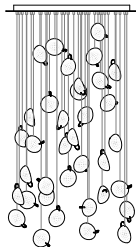

76.5
RANDOM
five pendant fixture,
6" diameter brushed nickel
round canopy
~7.5lb
\$2,600

76.7
RANDOM
seven pendant fixture,
8" diameter brushed nickel
round canopy
~10.5lb
\$3,640

SURFACE MOUNTED LIGHT

76s
SURFACE LIGHT - MINI PLATE
2.75" diameter mounting plate
rated for wall and ceiling use**
~1.5lb
\$520 each

fourteen pendant fixture,
20" diameter white powder coated
round canopy
~46lb

\$9,100

76.20

RECTANGLE

twenty pendant fixture,
52" x 11.8" white powder coated
rectangular canopy
~60lb

\$13,000

76.26

RECTANGLE

twenty-six pendant fixture,
39.4" x 13.2" white powder coated
rectangular canopy
~62lb

\$16,900

76.26

ROUND

twenty-six pendant fixture,
23.6" diameter white powder
coated round canopy
~67lb

\$16,900

76.26

SQUARE

twenty-six pendant fixture,
23.6" x 23.6" white powder coated
square canopy
~72lb

\$16,900

76.36

RECTANGLE

thirty-six pendant fixture,
43.3" x 14.6" white powder coated
rectangular canopy
~88lb

\$23,400

76.36