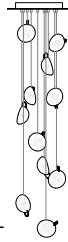

ADJUSTABLE LENGTH

76.1
single pendant (shallow canopy),
4.5" diameter brushed nickel
round canopy
~1.5lb
\$520

76.1m
single pendant (mini canopy),
1.2" diameter brushed nickel
round canopy**
~1.5lb
\$520

76.5
RANDOM
five pendant fixture,
6" diameter brushed nickel
round canopy
~7.5lb
\$2,600

76.7
RANDOM
seven pendant fixture,
8" diameter brushed nickel
round canopy
~10.5lb
\$3,640

SURFACE MOUNTED LIGHT

76s
SURFACE LIGHT - MINI PLATE
2.75" diameter mounting plate
rated for wall and ceiling use**
~1.5lb
\$520 each

BOCCI

NON-ADJUSTABLE LENGTH

76.11

RECTANGLE

eleven pendant fixture,
33.5" x 11.2" white powder coated
rectangular canopy
~39.5lb

\$7,150

76.11

SQUARE

eleven pendant fixture,
20" x 20" white powder coated
square canopy
~41.5lb

\$7,150

76.14

RECTANGLE

fourteen pendant fixture,
33.5 x 11.2" white powder coated
rectangular canopy
~44lb

\$9,100

76.14

ROUND