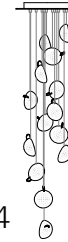

ADJUSTABLE LENGTH

76.1
single pendant (shallow canopy),
4.5" diameter brushed nickel
round canopy
~1.5lb
\$520

76.1m
single pendant (mini canopy),
1.2" diameter brushed nickel
round canopy**
~1.5lb
\$520

76.5
RANDOM
five pendant fixture,
6" diameter brushed nickel
round canopy
~7.5lb
\$2,600

76.7
RANDOM
seven pendant fixture,
8" diameter brushed nickel
round canopy
~10.5lb
\$3,640

SURFACE MOUNTED LIGHT

76s
SURFACE LIGHT - MINI PLATE
2.75" diameter mounting plate
rated for wall and ceiling use**
~1.5lb
\$520 each

BOCCI

NON-ADJUSTABLE LENGTH

76.11

RECTANGLE

eleven pendant fixture,
33.5" x 11.2" white powder coated
rectangular canopy
~39.5lb

\$7,150

76.11

SQUARE

eleven pendant fixture,
20" x 20" white powder coated
square canopy
~41.5lb

\$7,150

76.14

RECTANGLE

fourteen pendant fixture,
33.5 x 11.2" white powder coated
rectangular canopy
~44lb

\$9,100

76.14

ROUND