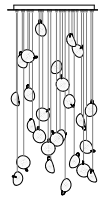

eleven pendant fixture,
20" x 20" white powder coated
square canopy
~41.5lb

\$7,150

76.14

RECTANGLE

fourteen pendant fixture,
33.5 x 11.2" white powder coated
rectangular canopy
~44lb

\$9,100

76.14

ROUND

fourteen pendant fixture,
20" diameter white powder coated
round canopy
~46lb

\$9,100

76.20

RECTANGLE

twenty pendant fixture,
52" x 11.8" white powder coated
rectangular canopy
~60lb

\$13,000

76.26

RECTANGLE

twenty-six pendant fixture,
39.4" x 13.2" white powder coated
rectangular canopy
~62lb

\$16,900

76.26

ROUND

twenty-six pendant fixture,
23.6" diameter white powder
coated round canopy
~67lb

\$16,900

76.26

SQUARE