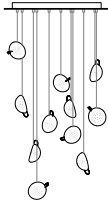

76.5
RANDOM
five pendant fixture,
6" diameter brushed nickel
round canopy
~7.5lb
\$2,600

76.7
RANDOM
seven pendant fixture,
8" diameter brushed nickel
round canopy
~10.5lb
\$3,640

SURFACE MOUNTED LIGHT

76s
SURFACE LIGHT - MINI PLATE
2.75" diameter mounting plate
rated for wall and ceiling use**
~1.5lb
\$520 each

76sp
SURFACE LIGHT - LARGE PLATE
4.5" diameter paintable mounting plate
rated for wall and ceiling use
~1.5lb
\$520 each

SHIPPING	Per pendant, within North America	\$20
	Note: shipping costs are a multiple of the number of pendants in your fixture	
LEAD TIMES	3-5 business days from receipt of payment in full	
CONNECTION	Adjustable lengths hardware (76.1 to 76.7); cable lengths can be set and re-set on site using an Allen key. Each pendant comes standard with 10' of coax cable. Canopy attaches directly to standard junction box.	
OPTIONS	Brushed nickel or white powder coated adjustable lengths canopy: 76.1 to 76.7	
	Extra coax lengths - per 10' increment (Maximum length is 100')	\$20
CUSTOM	See custom price list for custom orders	

NOTES

1w LED lamps and drivers are included.
Specified shortest and longest lengths are from the underside of the canopy to the bottom of the pendant.
Bocci recommends mounting drivers remotely in a close, accessible and hidden location for ease of long term maintenance. Installation to be done by certified personnel to ensure code compliance.
**76.1m/mi/mo & 76s require drivers to be remote mounted.

BOCCI

NON-ADJUSTABLE LENGTH

76.11

RECTANGLE

eleven pendant fixture,
33.5" x 11.2" white powder coated
rectangular canopy
~39.5lb

\$7,150

76.11

SQUARE