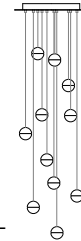

ADJUSTABLE LENGTH

14.1
single pendant (shallow canopy),
4.5" diameter brushed nickel
round canopy
~4lb
\$420

14.1m
single pendant (mini canopy),
1.2" diameter brushed nickel
round canopy**
~4lb
\$420

14.1mi
single pendant (mini innie canopy),
3.5" diameter white polyurethane
canopy**
~4lb
\$420

14.1mo
single pendant (mini outie canopy),
1.5" diameter white polyurethane
canopy**
~4lb
\$420

14.3
three pendant fixture,
6" diameter brushed nickel
round canopy
~12lb
\$1,260

14.5
five pendant fixture,
6" diameter brushed nickel
round canopy
~21lb
\$2,100

14.7
seven pendant fixture,
8" diameter brushed nickel
round canopy
~30lb
\$2,940

14.9
LINEAR
nine pendant fixture,
47" x 8.8" white powder coated
rectangular canopy
~57lb
\$4,950

SURFACE MOUNTED LIGHT

14s
SURFACE LIGHT - MINI PLATE
2.2" diameter mounting plate rated
for wall and ceiling use**
~2lb
\$315 each

14sp
SURFACE LIGHT - LARGE PLATE
4.5" diameter paintable mounting plate
rated for wall and ceiling use
~2lb
\$315 each

NON-ADJUSTABLE LENGTH

14.11
RECTANGLE
eleven pendant fixture,
33.5" x 11.2" white powder coated
rectangular canopy
~65lb
\$6,050