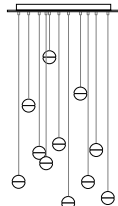

14.1mo
single pendant (mini outie canopy),
1.5" diameter white polyurethane
canopy**
~4lb
\$420

14.3
three pendant fixture,
6" diameter brushed nickel
round canopy
~12lb
\$1,260

14.5
five pendant fixture,
6" diameter brushed nickel
round canopy
~21lb
\$2,100

14.7
seven pendant fixture,
8" diameter brushed nickel
round canopy
~30lb
\$2,940

14.9
LINEAR
nine pendant fixture,
47" x 8.8" white powder coated
rectangular canopy
~57lb
\$4,950

SURFACE MOUNTED LIGHT

14s
SURFACE LIGHT - MINI PLATE
2.2" diameter mounting plate rated
for wall and ceiling use**
~2lb
\$315 each

14sp
SURFACE LIGHT - LARGE PLATE
4.5" diameter paintable mounting plate
rated for wall and ceiling use
~2lb
\$315 each

NON-ADJUSTABLE LENGTH

14.11
RECTANGLE
eleven pendant fixture,
33.5" x 11.2" white powder coated
rectangular canopy
~65lb
\$6,050