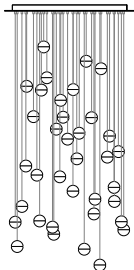

14.1mo
single pendant (mini outie canopy),
1.5" diameter white polyurethane
canopy**
~4lb
\$420

14.3
three pendant fixture,
6" diameter brushed nickel
round canopy
~12lb
\$1,260

14.5
five pendant fixture,
6" diameter brushed nickel
round canopy
~21lb
\$2,100

14.7
seven pendant fixture,
8" diameter brushed nickel
round canopy
~30lb
\$2,940

14.9
LINEAR
nine pendant fixture,
47" x 8.8" white powder coated
rectangular canopy
~57lb
\$4,950

SURFACE MOUNTED LIGHT

14s
SURFACE LIGHT - MINI PLATE
2.2" diameter mounting plate rated
for wall and ceiling use**
~2lb
\$315 each

twenty-six pendant fixture,
39.4" x 13.2" white powder coated
rectangular canopy
~163lb

\$14,300

14.26

ROUND

twenty-six pendant fixture,
23.6" diameter white powder
coated round canopy
~136lb

\$14,300

14.26

SQUARE

twenty pendant fixture,
23.6" x 23.6" white powder coated
square canopy
~140lb

\$14,300

14.36

RECTANGLE

thirty-six pendant fixture,
43.3" x 14.6" white powder coated
rectangular canopy
~184lb

\$19,800