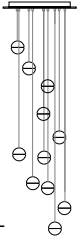

NON-ADJUSTABLE LENGTH

14.11

SQUARE

eleven pendant fixture,
20" x 20" white powder coated
square canopy
~65lb

$6,050