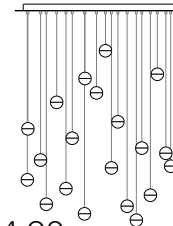

**14.1m/mi/mo & 14s require power supplies to be remote mounted.

NON-ADJUSTABLE LENGTH

14.11

SQUARE

eleven pendant fixture,
20" x 20" white powder coated
square canopy
~65lb

\$6,050

14.14

RECTANGLE

fourteen pendant fixture,
33.5" x 11.2" white powder coated
rectangular canopy
~80lb

\$7,700

14.14

ROUND

fourteen pendant fixture,
20" diameter white powder coated
round canopy
~81.6lb

\$7,700

14.20

RECTANGLE