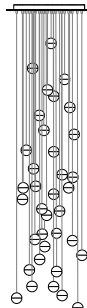

ADJUSTABLE LENGTH

14.1
single pendant (shallow canopy),
4.5" diameter brushed nickel
round canopy
~4lb
\$420

14.1m
single pendant (mini canopy),
1.2" diameter brushed nickel
round canopy**
~4lb
\$420

14.1mi
single pendant (mini innie canopy),
3.5" diameter white polyurethane
canopy**
~4lb
\$420

14.1mo
single pendant (mini outie canopy),
1.5" diameter white polyurethane
canopy**
~4lb
\$420

14.3
three pendant fixture,
6" diameter brushed nickel
round canopy
~12lb
\$1,260

14.5
five pendant fixture,
6" diameter brushed nickel
round canopy
~21lb
\$2,100

14.7
seven pendant fixture,
8" diameter brushed nickel
round canopy
~30lb
\$2,940

14.9
LINEAR
nine pendant fixture,
47" x 8.8" white powder coated
rectangular canopy
~57lb
\$4,950

SURFACE MOUNTED LIGHT

14s
SURFACE LIGHT - MINI PLATE
2.2" diameter mounting plate rated
for wall and ceiling use**
~2lb
\$315 each

SQUARE

twenty pendant fixture,
23.6" x 23.6" white powder coated
square canopy
~140lb

\$14,300

14.36

RECTANGLE

thirty-six pendant fixture,
43.3" x 14.6" white powder coated
rectangular canopy
~184lb

\$19,800