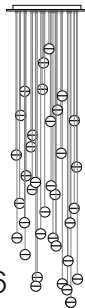

14.36

SQUARE

thirty-six pendant fixture,
29.7 x 29.7 white powder coated
square canopy
~231.5lb

$19,800