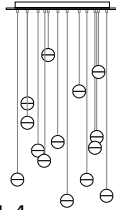

**14.1m/mi/mo & 14s require power supplies to be remote mounted.

NON-ADJUSTABLE LENGTH

14.11

SQUARE

eleven pendant fixture,
20" x 20" white powder coated
square canopy
~65lb

\$6,050

14.14

RECTANGLE