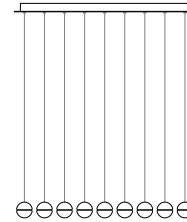

ADJUSTABLE LENGTH

14.1
single pendant (shallow canopy),
4.5" diameter brushed nickel
round canopy
~4lb
\$420

14.1m
single pendant (mini canopy),
1.2" diameter brushed nickel
round canopy**
~4lb
\$420

14.1mi
single pendant (mini innie canopy),
3.5" diameter white polyurethane
canopy**
~4lb
\$420

14.1mo
single pendant (mini outie canopy),
1.5" diameter white polyurethane
canopy**
~4lb
\$420

14.3
three pendant fixture,
6" diameter brushed nickel
round canopy
~12lb
\$1,260

14.5
five pendant fixture,
6" diameter brushed nickel
round canopy
~21lb
\$2,100

14.7
seven pendant fixture,
8" diameter brushed nickel
round canopy
~30lb
\$2,940

14.9
LINEAR
nine pendant fixture,
47" x 8.8" white powder coated
rectangular canopy
~57lb
\$4,950

SURFACE MOUNTED LIGHT

14s
SURFACE LIGHT - MINI PLATE
2.2" diameter mounting plate rated
for wall and ceiling use**
~2lb
\$315 each