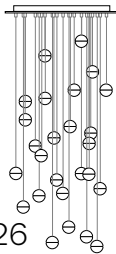

14.1mo
single pendant (mini outie canopy),
1.5" diameter white polyurethane
canopy**
~4lb
\$420

14.3
three pendant fixture,
6" diameter brushed nickel
round canopy
~12lb
\$1,260

14.5
five pendant fixture,
6" diameter brushed nickel
round canopy
~21lb
\$2,100

14.7
seven pendant fixture,
8" diameter brushed nickel
round canopy
~30lb
\$2,940

14.9
LINEAR
nine pendant fixture,
47" x 8.8" white powder coated
rectangular canopy
~57lb
\$4,950

SURFACE MOUNTED LIGHT

14s
SURFACE LIGHT - MINI PLATE
2.2" diameter mounting plate rated
for wall and ceiling use**
~2lb
\$315 each

twenty pendant fixture,
52" x 11.8" white powder coated
rectangular canopy
~139lb

\$11,000

14.20

ROUND

twenty pendant fixture,
29.7" diameter white powder
coated round canopy
~113lb

\$11,000

14.26

RECTANGLE

twenty-six pendant fixture,
39.4" x 13.2" white powder coated
rectangular canopy
~163lb

\$14,300

14.26

ROUND

twenty-six pendant fixture,
23.6" diameter white powder
coated round canopy
~136lb

\$14,300

14.26