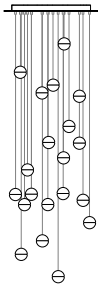

14.20

ROUND

twenty pendant fixture,
29.7" diameter white powder
coated round canopy
~113lb

$11,000