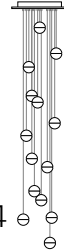

ADJUSTABLE LENGTH

14.1
single pendant (shallow canopy),
4.5" diameter brushed nickel
round canopy
~4lb
\$420

14.1m
single pendant (mini canopy),
1.2" diameter brushed nickel
round canopy**
~4lb
\$420

14.1mi
single pendant (mini innie canopy),
3.5" diameter white polyurethane
canopy**
~4lb
\$420

14.7
seven pendant fixture,
8" diameter brushed nickel
round canopy
~30lb
\$2,940

14.9
LINEAR
nine pendant fixture,
47" x 8.8" white powder coated
rectangular canopy
~57lb
\$4,950

SURFACE MOUNTED LIGHT

14s
SURFACE LIGHT - MINI PLATE
2.2" diameter mounting plate rated
for wall and ceiling use**
~2lb
\$315 each

**14.1m/mi/mo & 14s require power supplies to be remote mounted.

NON-ADJUSTABLE LENGTH

14.11

SQUARE

eleven pendant fixture,
20" x 20" white powder coated
square canopy
~65lb

\$6,050

14.14

RECTANGLE

fourteen pendant fixture,
33.5" x 11.2" white powder coated
rectangular canopy
~80lb

\$7,700

14.14

ROUND

fourteen pendant fixture,
20" diameter white powder coated
round canopy
~81.6lb

\$7,700

14.20

RECTANGLE