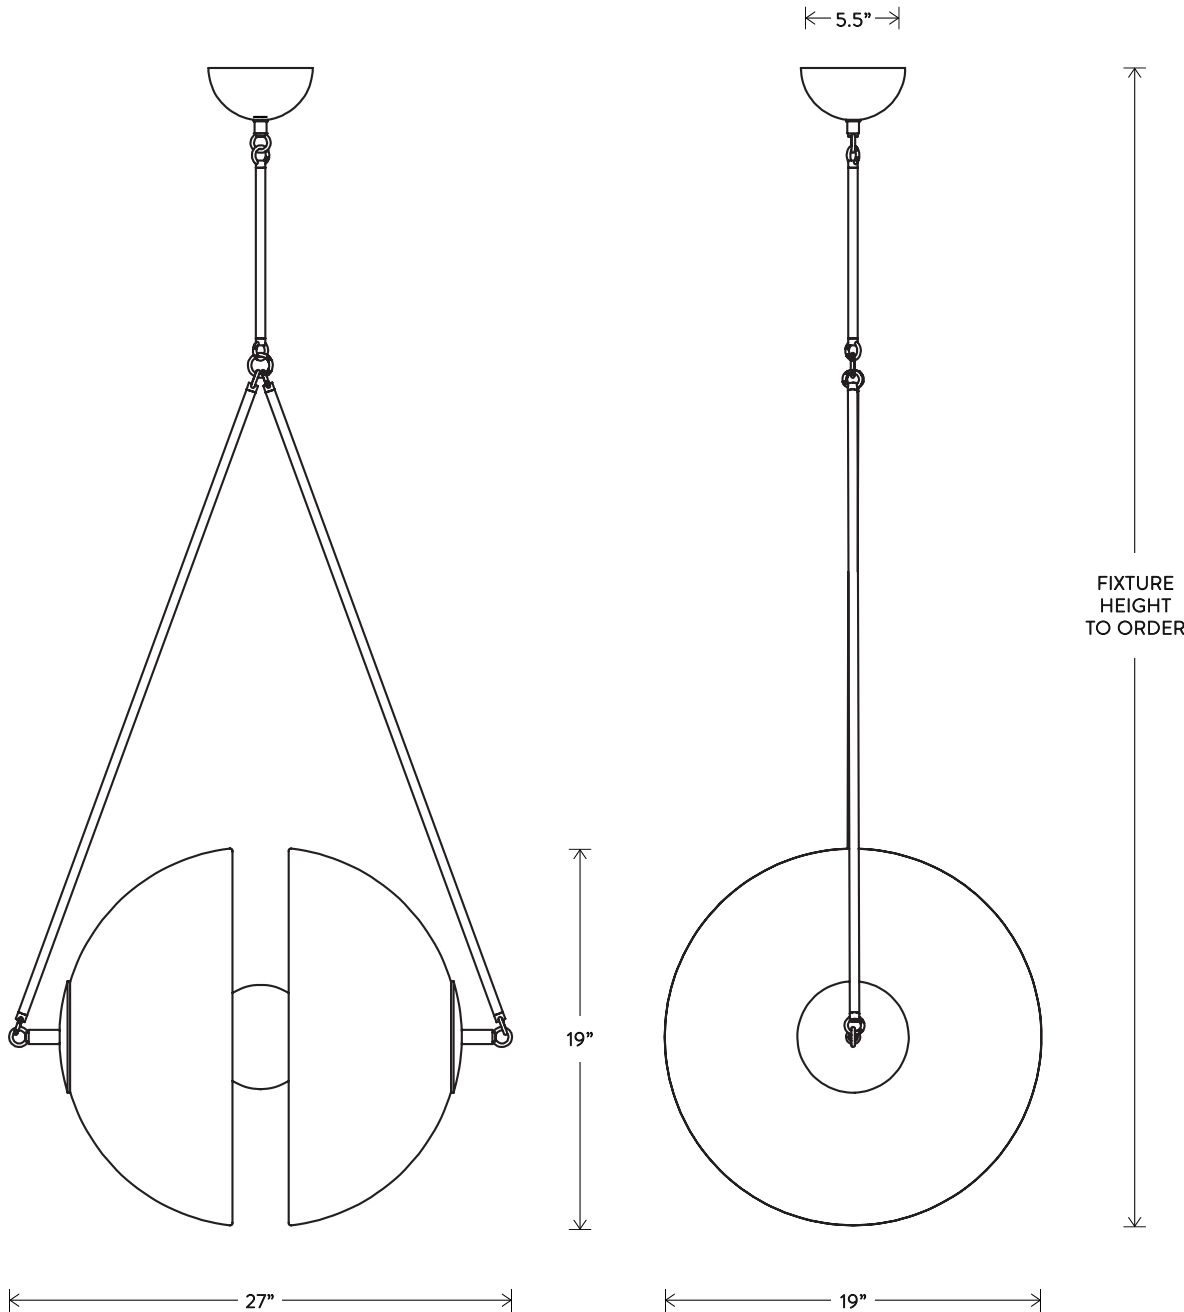

ROOM

WWW.ROOMONLINE.COM

SYNAPSE PENDANT

SMALL: 20"W, 14"D, FIXTURE HEIGHT TO ORDER

LARGE: 27"W, 20"D, FIXTURE HEIGHT TO ORDER

FROSTED GLASS, METAL. SELECT FROM SEVERAL METAL FINISHES

ITEM NO. LI261

SYNAPSE™

LARGE

DIMENSIONS: 27" W, 19" D

HEIGHT TO ORDER

INCLUDES UP TO 60"

ADDITIONAL HEIGHT \$10 PER INCH

MINIMUM HEIGHT 38"

NOTE: ONLY OVERALL FIXTURE HEIGHT 52" AND ABOVE WILL INCLUDE TOP STEM

APPROXIMATE WEIGHT: 30 LBS

14"

14"

20"

DIMENSIONS: 20" W, 14" D

HEIGHT TO ORDER

INCLUDES UP TO 60"

ADDITIONAL HEIGHT \$10 PER INCH

MINIMUM HEIGHT 30"

120V: E12 GLOBE SM: MATTE WHITE, Ø 1.75"

240V: E14 GLOBE SM: MATTE WHITE, Ø 1.75"

UL / CE APPROVED

VOLTAGE: 120-240

FINISHED AND ASSEMBLED BY HAND IN NY FROM DOMESTIC AND IMPORTED COMPONENTS.

CUSTOMIZATION AVAILABLE.