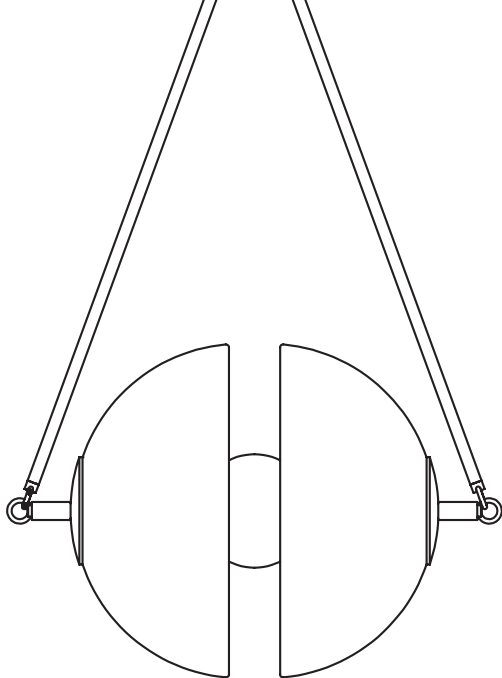

ROOM

WWW.ROOMONLINE.COM

SYNAPSE PENDANT

SMALL: 20"W, 14"D, FIXTURE HEIGHT TO ORDER

LARGE: 27"W, 20"D, FIXTURE HEIGHT TO ORDER

FROSTED GLASS, METAL. SELECT FROM SEVERAL METAL FINISHES

ITEM NO. LI261

SYNAPSE™

LARGE

DIMENSIONS: 27" W, 19" D

HEIGHT TO ORDER

INCLUDES UP TO 60"

ADDITIONAL HEIGHT \$10 PER INCH

MINIMUM HEIGHT 38"

NOTE: ONLY OVERALL FIXTURE HEIGHT 52" AND ABOVE WILL INCLUDE TOP STEM

APPROXIMATE WEIGHT: 30 LBS

\$11800

FINISHES TO ORDER

ADD 30% FOR TARNISHED SILVER

© 2013, APPARATUS LLC
WWW.APPARATUSSTUDIO.COM/PATENTS

SYNAPSE™

SMALL

5.5"

FIXTURE
HEIGHT
TO ORDER

14"

14"

20"

DIMENSIONS: 20" W, 14" D

HEIGHT TO ORDER

INCLUDES UP TO 60"

ADDITIONAL HEIGHT \$10 PER INCH

MINIMUM HEIGHT 30"