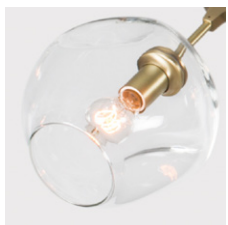

ROOM

WWW.ROOMONLINE.COM

FL02.01 BUBBLE SERIES FLOOR LAMP

34" x 29" x 72"H

available in vintage brass with grey globes or oil rubbed bronze with clear globes.

ITEM NO. LI174

Finishes

Brushed Brass
\$7,600
16 weeks

Oil Rubbed Bronze
\$7,600
16 weeks

Satin Nickel
\$7,600
16 weeks

Vintage Brass
\$7,600
16 weeks

Clear

White

Grey

Specifications

Height: 72in / 183cm
Depth: 29in / 74cm
Width: 34in / 86cm
Weight: 12lb / 5kg
Max Wattage: 120w

Plug: 110V North America 2-prong, 220V C-type, other plugs available by request
Materials: Machined brass, glass
Bulbs: E26|110V|6W|2500K LED Globe, Dimmable
E27|220V|6W|2500K LED Globe, Dimmable

Inspiration

Inspired by natural phenomena, Branching explores the visual tension that results from mixing hand-blown glass with machine-made metal parts.