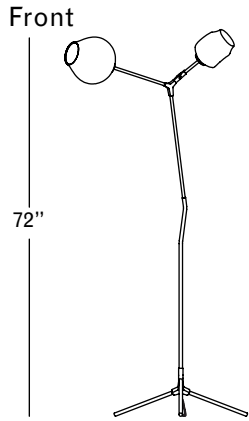

ROOM

WWW.ROOMONLINE.COM

FL02.01 BUBBLE SERIES FLOOR LAMP

34" x 29" x 72"H

available in vintage brass with grey globes or oil rubbed bronze with clear globes.

ITEM NO. LI174

Finishes

Brushed Brass
\$7,600
16 weeks

Oil Rubbed Bronze
\$7,600
16 weeks

Satin Nickel
\$7,600
16 weeks

Vintage Brass
\$7,600
16 weeks

Clear

White

Grey

Specifications

Height: 72in / 183cm
Depth: 29in / 74cm
Width: 34in / 86cm
Weight: 12lb / 5kg
Max Wattage: 120w

Plug: 110V North America 2-prong, 220V C-type, other plugs available by request
Materials: Machined brass, glass
Bulbs: E26|110V|6W|2500K LED Globe, Dimmable
E27|220V|6W|2500K LED Globe, Dimmable

Inspiration