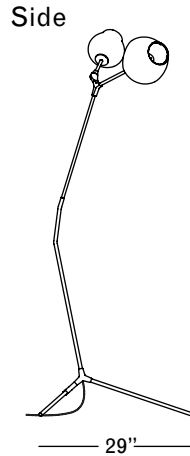

ROOM

WWW.ROOMONLINE.COM

FL02.01 BUBBLE SERIES FLOOR LAMP

34" x 29" x 72"H

available in vintage brass with grey globes or oil rubbed bronze with clear globes.

ITEM NO. LI174

Finishes

Brushed Brass
\$7,600
16 weeks

Oil Rubbed Bronze
\$7,600
16 weeks

Satin Nickel
\$7,600
16 weeks

Vintage Brass
\$7,600
16 weeks

Clear

White

Grey

Specifications

Height: 72in / 183cm
Depth: 29in / 74cm
Width: 34in / 86cm
Weight: 12lb / 5kg
Max Wattage: 120w

Plug: 110V North America 2-prong, 220V C-type, other plugs available by request
Materials: Machined brass, glass
Bulbs: E26|110V|6W|2500K LED Globe, Dimmable
E27|220V|6W|2500K LED Globe, Dimmable

Inspiration

Inspired by natural phenomena, Branching explores the visual tension that results from mixing hand-blown glass with machine-made metal parts.