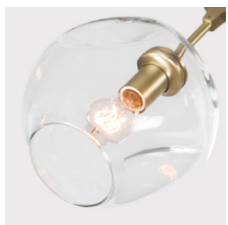

ROOM

WWW.ROOMONLINE.COM

FL.02.01 BUBBLE SERIES FLOOR LAMP

34" x 29" x 72"H

available in vintage brass with grey globes or oil rubbed bronze with clear globes.

ITEM NO. LI174

Finishes

Brushed Brass

Oil Rubbed Bronze

Satin Nickel

Vintage Brass

Clear

White

Grey

Specifications

Height: 72in / 183cm
 Depth: 29in / 74cm
 Width: 34in / 86cm
 Weight: 12lb / 5kg
 Max Wattage: 120w

Plug: 110V North America 2-prong, 220V C-type, other plugs available by request
 Materials: Machined brass, glass
 Bulbs: E26|110V|6W|2500K LED Globe, Dimmable
 E27|220V|6W|2500K LED Globe, Dimmable

Inspiration

Inspired by natural phenomena, Branching explores the visual tension that results from mixing hand-blown glass with machine-made metal parts.