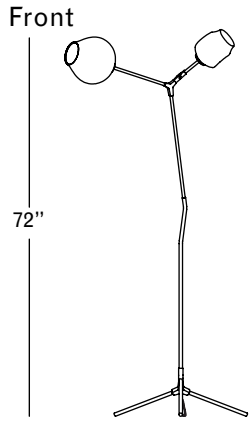

ROOM

WWW.ROOMONLINE.COM

FL.02.01 BUBBLE SERIES FLOOR LAMP

34" x 29" x 72"H

available in vintage brass with grey globes or oil rubbed bronze with clear globes.

ITEM NO. LI174

Finishes

Brushed Brass

Oil Rubbed Bronze

Satin Nickel

Vintage Brass

Clear

White

Grey

Specifications

Height: 72in / 183cm
 Depth: 29in / 74cm
 Width: 34in / 86cm
 Weight: 12lb / 5kg
 Max Wattage: 120w

Plug: 110V North America 2-prong, 220V C-type, other plugs available by request
 Materials: Machined brass, glass
 Bulbs: E26|110V|6W|2500K LED Globe, Dimmable
 E27|220V|6W|2500K LED Globe, Dimmable

Inspiration