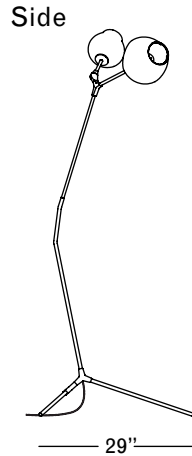

ROOM

WWW.ROOMONLINE.COM

FL.02.01 BUBBLE SERIES FLOOR LAMP

34" x 29" x 72"H

available in vintage brass with grey globes or oil rubbed bronze with clear globes.

ITEM NO. LI174

Finishes

Brushed Brass

Oil Rubbed Bronze

Satin Nickel

Vintage Brass

Clear

White

Grey

Specifications

Height: 72in / 183cm
 Depth: 29in / 74cm
 Width: 34in / 86cm
 Weight: 12lb / 5kg
 Max Wattage: 120w

Plug: 110V North America 2-prong, 220V C-type, other plugs available by request
 Materials: Machined brass, glass
 Bulbs: E26|110V|6W|2500K LED Globe, Dimmable
 E27|220V|6W|2500K LED Globe, Dimmable

Inspiration

Inspired by natural phenomena, Branching explores the visual tension that results from mixing hand-blown glass with machine-made metal parts.