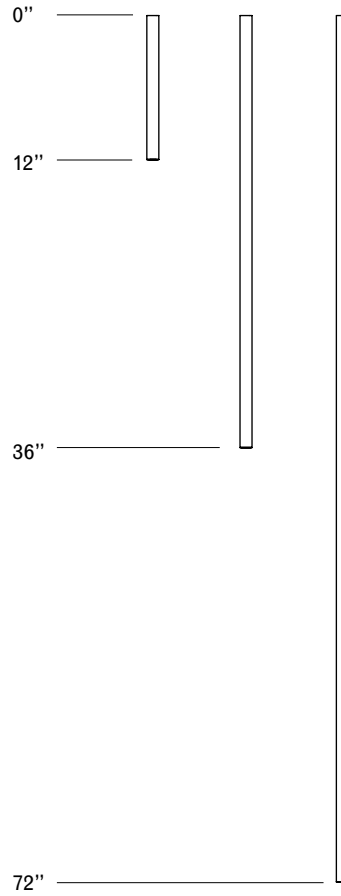

# ROOM

WWW.ROOMONLINE.COM

---

DROP SYSTEM DSS.07.01

DIMENSIONS: 5"W (5"D BACK PLATE) BY 40"H X 7"D.

LAMPING: 12V LED, G4 SOCKET, 1.2W (20W HALOGEN EQUIVALENT). 100 LUMENS, 2700K TEMPERATURE.

ITEM NO. LI287

Front

Specifications

Height: 40in / 102cm  
 Depth: 7in / 18cm  
 Width: 5in / 13cm  
 Weight: 14lb / 6kg  
 Max Wattage: 9w

Backplate: Ø 5" x 1.5" with fixed post  
 Materials: Brass, glass  
 Bulbs: 12V, G4, 1.2W Dimmable LED, 2700K, 110V or 220V transformer provided

### Specifications

12in Stem with 3 Globes, 4W, Fixed Length  
\$1,000

24in Stem with 5 Globes, 6W, Fixed Length  
\$2,000

36in Stem with 7 Globes, 9W, Fixed Length  
\$3,000

48in Stem with 9 Globes, 11W, Fixed Length  
\$4,000