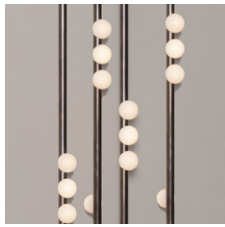

Side

Top

Finishes

Mottled Brass

Tarnished Nickel

Oil Rubbed Bronze

Brushed Brass

White Glass

Specifications

Height: 40in / 102cm  
 Depth: 7in / 18cm  
 Width: 5in / 13cm  
 Weight: 14lb / 6kg  
 Max Wattage: 9w

Backplate: Ø 5" x 1.5" with fixed post  
 Materials: Brass, glass  
 Bulbs: 12V, G4, 1.2W Dimmable LED, 2700K, 110V or 220V transformer provided

UL, cUL (120V) Certified

Inspiration

Inspired by utilitarian rows of bare bulbs on New York City's subway and the work of Piet Mondrian; Lindsey challenged herself to be reductive in the number of unique elements in this collection. Using brass tubing and mold-blown mini glass globes, her goal was to find the wild spirit within a seemingly rigid form.