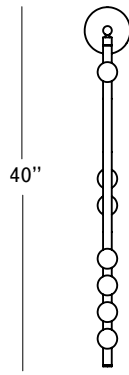

# ROOM

WWW.ROOMONLINE.COM

---

DROP SYSTEM DSS.07.01

DIMENSIONS: 5"W (5"D BACK PLATE) BY 40"H X 7"D.

LAMPING: 12V LED, G4 SOCKET, 1.2W (20W HALOGEN EQUIVALENT). 100 LUMENS, 2700K TEMPERATURE.

ITEM NO. LI287

Front

Side

Top

Finishes

Mottled Brass

Tarnished Nickel

Oil Rubbed Bronze

Brushed Brass

White Glass

Specifications

Height: 40in / 102cm  
 Depth: 7in / 18cm  
 Width: 5in / 13cm  
 Weight: 14lb / 6kg  
 Max Wattage: 9w

Backplate: Ø 5" x 1.5" with fixed post  
 Materials: Brass, glass  
 Bulbs: 12V, G4, 1.2W Dimmable LED, 2700K, 110V or 220V transformer provided

### Specifications

12in Stem with 3 Globes, 4W, Fixed Length  
\$1,000

24in Stem with 5 Globes, 6W, Fixed Length  
\$2,000

36in Stem with 7 Globes, 9W, Fixed Length  
\$3,000

48in Stem with 9 Globes, 11W, Fixed Length  
\$4,000