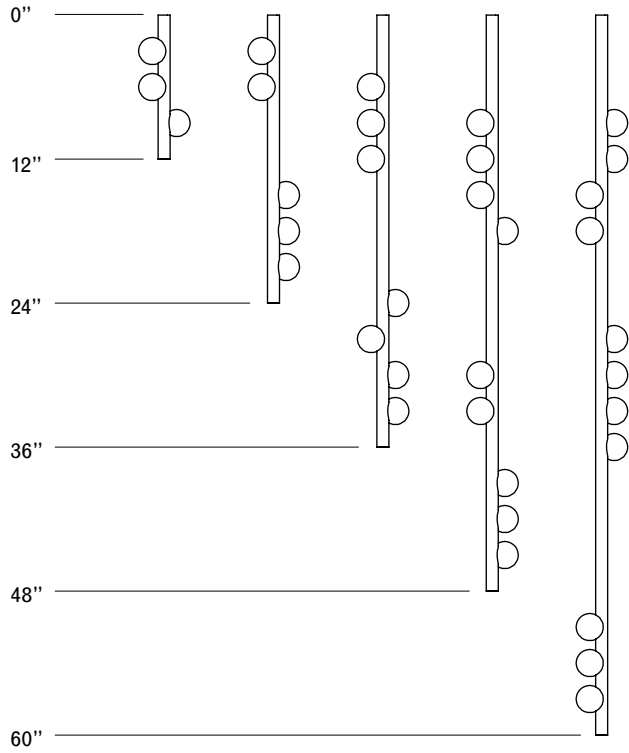

Drop System

Stem Menu

Illuminated Stems