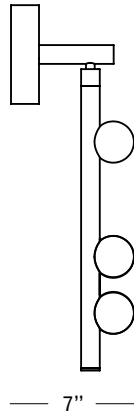

ROOM

WWW.ROOMONLINE.COM

DROP SYSTEM SCONCE DSS.O3.O1

DIMENSIONS: 5"W (5"D BACK PLATE) BY 7"D X 19"H

LAMPING: 12V LED, G4 SOCKET, 1.2W (20W HALOGEN EQUIVALENT)

ITEM NO. LI287

Front

Side

Top

Finishes

Mottled Brass

Tarnished Nickel

Oil Rubbed Bronze

Brushed Brass

White Glass

Specifications

Height: 19in / 48cm

Depth: 7in / 18cm

Width: 5in / 13cm

Weight: 6lb / 3kg

Max Wattage: 4w

Backplate: Ø 5" x 1.5" with fixed post

Materials: Brass, glass

Bulbs: 12V, G4, 1.2W Dimmable LED, 2700K, 110V or 220V transformer provided