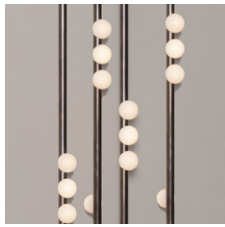

ROOM

WWW.ROOMONLINE.COM

DROP SYSTEM SCONCE DSS.O3.O1

DIMENSIONS: 5"W (5"D BACK PLATE) BY 7"D X 19"H

LAMPING: 12V LED, G4 SOCKET, 1.2W (20W HALOGEN EQUIVALENT)

ITEM NO. LI287

Front

Side

Top

Finishes

Mottled Brass

Tarnished Nickel

Oil Rubbed Bronze

Brushed Brass

White Glass

Specifications

Height: 19in / 48cm

Depth: 7in / 18cm

Width: 5in / 13cm

Weight: 6lb / 3kg

Max Wattage: 4w

Backplate: Ø 5" x 1.5" with fixed post

Materials: Brass, glass

Bulbs: 12V, G4, 1.2W Dimmable LED, 2700K, 110V or 220V transformer provided

UL, cUL (120V) Certified

Inspiration

Inspired by utilitarian rows of bare bulbs on New York City's subway and the work of Piet Mondrian; Lindsey challenged herself to be reductive in the number of unique elements in this collection. Using brass tubing and mold-blown mini glass globes, her goal was to find the wild spirit within a seemingly rigid form.