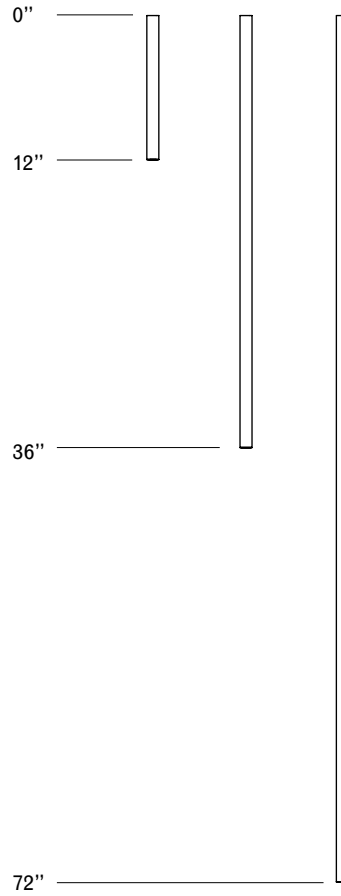

ROOM

WWW.ROOMONLINE.COM

DROP SYSTEM SCONCE DSS.O3.O1

DIMENSIONS: 5"W (5"D BACK PLATE) BY 7"D X 19"H

LAMPING: 12V LED, G4 SOCKET, 1.2W (20W HALOGEN EQUIVALENT)

ITEM NO. LI287

Front

Side

Height: 19in / 48cm

Depth: 7in / 18cm

Width: 5in / 13cm

Weight: 6lb / 3kg

Max Wattage: 4w

Backplate: Ø 5" x 1.5" with fixed post

Materials: Brass, glass

Bulbs: 12V, G4, 1.2W Dimmable LED, 2700K, 110V or 220V transformer provided

Drop System

Stem Menu

Illuminated Stems

Non-Illuminated Stems

Specifications

12in Stem with 3 Globes, 4W, Fixed Length
\$1,000

24in Stem with 5 Globes, 6W, Fixed Length
\$2,000

36in Stem with 7 Globes, 9W, Fixed Length
\$3,000

48in Stem with 9 Globes, 11W, Fixed Length
\$4,000

60in Stem with 11 Globes, 14W, Fixed Length
\$5,000

*12in Stem, Non-illuminated, Adjustable Length
Included upon request*

Specifications

12in Stem, No Globes, Adjustable Length
Included upon request