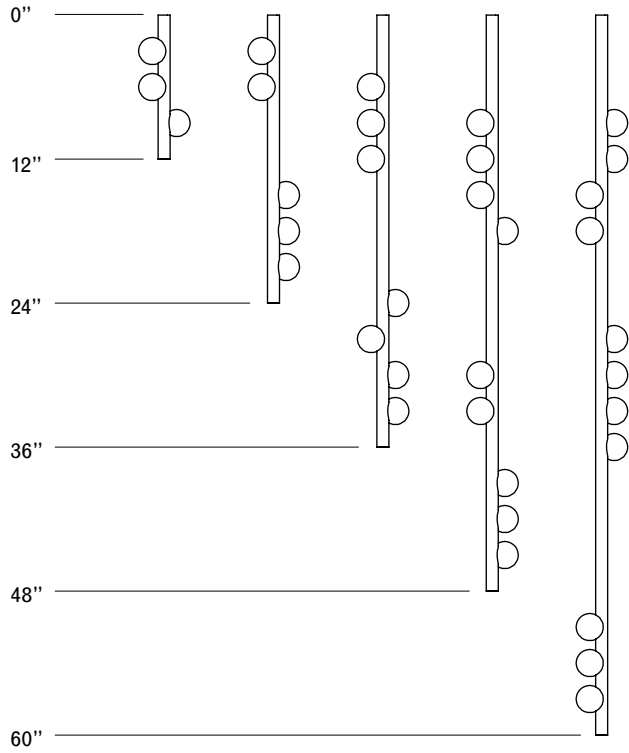

ROOM

WWW.ROOMONLINE.COM

DROP SYSTEM SCONCE DSS.O3.O1

DIMENSIONS: 5"W (5"D BACK PLATE) BY 7"D X 19"H

LAMPING: 12V LED, G4 SOCKET, 1.2W (20W HALOGEN EQUIVALENT)

ITEM NO. LI287

Front

Side

Height: 19in / 48cm

Depth: 7in / 18cm

Width: 5in / 13cm

Weight: 6lb / 3kg

Max Wattage: 4w

Backplate: Ø 5" x 1.5" with fixed post

Materials: Brass, glass

Bulbs: 12V, G4, 1.2W Dimmable LED, 2700K, 110V or 220V transformer provided

Drop System

Stem Menu

Illuminated Stems

Non-Illuminated Stems

Specifications

12in Stem with 3 Globes, 4W, Fixed Length
\$1,000

24in Stem with 5 Globes, 6W, Fixed Length
\$2,000

36in Stem with 7 Globes, 9W, Fixed Length
\$3,000

48in Stem with 9 Globes, 11W, Fixed Length
\$4,000

60in Stem with 11 Globes, 14W, Fixed Length
\$5,000

*12in Stem, Non-illuminated, Adjustable Length
Included upon request*

Specifications

12in Stem, No Globes, Adjustable Length
Included upon request