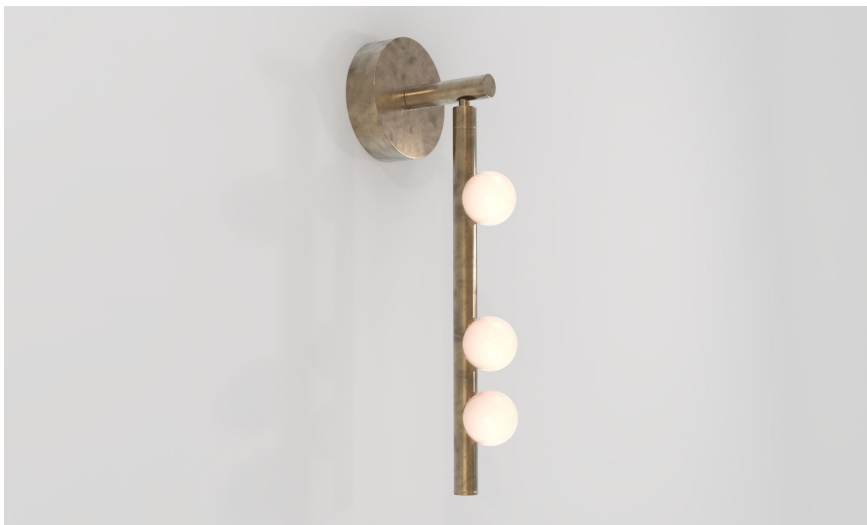

ROOM

WWW.ROOMONLINE.COM

DROP SYSTEM SCONCE DSS.O3.O1

DIMENSIONS: 5"W (5"D BACK PLATE) BY 7"D X 19"H

LAMPING: 12V LED, G4 SOCKET, 1.2W (20W HALOGEN EQUIVALENT)

ITEM NO. LI287

Front

Side

Top

Finishes

Mottled Brass

Tarnished Nickel

Oil Rubbed Bronze

Brushed Brass

White Glass

Specifications

Height: 19in / 48cm

Depth: 7in / 18cm

Width: 5in / 13cm

Weight: 6lb / 3kg

Max Wattage: 4w

Backplate: Ø 5" x 1.5" with fixed post

Materials: Brass, glass

Bulbs: 12V, G4, 1.2W Dimmable LED, 2700K, 110V or 220V transformer provided

UL, cUL (120V) Certified

Inspiration

Inspired by utilitarian rows of bare bulbs on New York City's subway and the work of Piet Mondrian; Lindsey challenged herself to be reductive in the number of unique elements in this collection. Using brass tubing and mold-blown mini glass globes, her goal was to find the wild spirit within a seemingly rigid form.