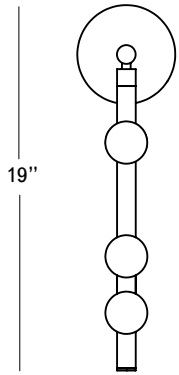

ROOM

WWW.ROOMONLINE.COM

DROP SYSTEM SCONCE DSS.O3.O1

DIMENSIONS: 5"W (5"D BACK PLATE) BY 7"D X 19"H

LAMPING: 12V LED, G4 SOCKET, 1.2W (20W HALOGEN EQUIVALENT)

ITEM NO. LI287

Front

Side

Height: 19in / 48cm

Depth: 7in / 18cm

Width: 5in / 13cm

Weight: 6lb / 3kg

Max Wattage: 4w

Backplate: Ø 5" x 1.5" with fixed post

Materials: Brass, glass

Bulbs: 12V, G4, 1.2W Dimmable LED, 2700K, 110V or 220V transformer provided

48in Stem with 9 Globes, 11W, Fixed Length
\$4,000

60in Stem with 11 Globes, 14W, Fixed Length
\$5,000

*12in Stem, Non-illuminated, Adjustable Length
Included upon request*

Specifications

12in Stem, No Globes, Adjustable Length
Included upon request