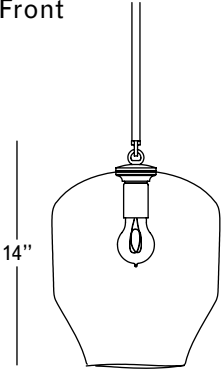

# ROOM

WWW.ROOMONLINE.COM

---

BP.01.03

12" W x 10" D x 14" H. CUSTOM STEM LENGTH AND OVERALL HEIGHT.

CHOICE OF GLASS COLOR, HARDWARE FINISH, OVERALL DROP LENGTH

ITEM NO. LI121

Front

White

Grey

Specifications

Height: 14in / 36cm  
 Depth: 12in / 30cm  
 Width: 10in / 25cm  
 Weight: 6lb / 3kg  
 Max Wattage: 60w  
 Minimum Drop: 17in / 43cm

Suspension: Ships with 36" or 72" stem cut to length on site  
 Canopy: Ø5" x .25" with screw collar  
 Materials: Machined brass, glass  
 Bulbs: E26|110V|6W|2500K LED Globe, Dimmable  
 E27|220V|6W|2500K LED Globe, Dimmable