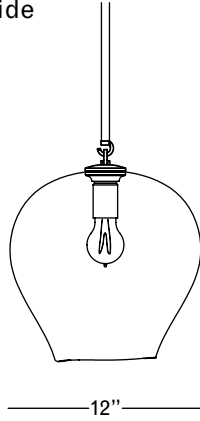

# ROOM

WWW.ROOMONLINE.COM

---

BP.01.03

12" W x 10" D x 14" H. CUSTOM STEM LENGTH AND OVERALL HEIGHT.

CHOICE OF GLASS COLOR, HARDWARE FINISH, OVERALL DROP LENGTH

ITEM NO. LI121

Front

Side

Top

Finishes

Brushed Brass  
\$4,500  
12 weeks

Oil Rubbed Bronze  
\$4,500  
12 weeks

Satin Nickel  
\$4,500  
12 weeks

Vintage Brass  
\$4,500  
12 weeks

Clear

White

Grey

Specifications

Height: 14in / 36cm  
 Depth: 12in / 30cm  
 Width: 10in / 25cm  
 Weight: 6lb / 3kg  
 Max Wattage: 60w  
 Minimum Drop: 17in / 43cm

Suspension: Ships with 36" or 72" stem cut to length on site  
 Canopy: Ø5" x .25" with screw collar  
 Materials: Machined brass, glass  
 Bulbs: E26|110V|6W|2500K LED Globe, Dimmable  
 E27|220V|6W|2500K LED Globe, Dimmable