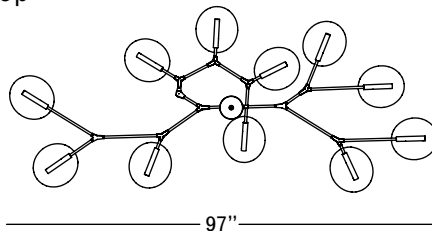

ROOM

WWW.ROOMONLINE.COM

BD.11.01

100" L x 46" D x 16" H

MACHINED BRASS WITH 10.5"-11.5" HANDMADE UNGLAZED TRANSLUCENT PORCELAIN SHADES

AVAILABLE IN MULTIPLE FINISHES

NO. LI232

Front

Side

Top

Finishes

Brushed Brass
\$33,000
16 weeks

Oil Rubbed Bronze
\$33,000
16 weeks

Satin Nickel
\$33,000
16 weeks

Vintage Brass
\$33,000
16 weeks

Porcelain Disc

Specifications

Height: 16in / 41cm
Depth: 43in / 109cm
Width: 97in / 246cm
Weight: 33lb / 15kg
Max Wattage: 22w
Minimum Drop: 20in / 51cm

Suspension: Ships with 36" or 72" stem cut to length on site
Canopy: Ø5 x 1.5" canopy with screw collar
Materials: Machined brass, unglazed porcelain
Bulbs: 24V|2W|2700K Integrated LED, dimmable, transformer provided