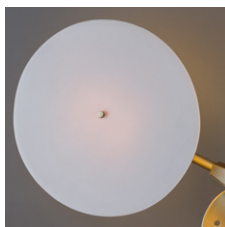

ROOM

WWW.ROOMONLINE.COM

BD.11.01

100" L x 46" D x 16" H

MACHINED BRASS WITH 10.5"-11.5" HANDMADE UNGLAZED TRANSLUCENT PORCELAIN SHADES

AVAILABLE IN MULTIPLE FINISHES

NO. LI232

Front

Side

Top

Finishes

Brushed Brass
\$33,000
16 weeks

Oil Rubbed Bronze
\$33,000
16 weeks

Satin Nickel
\$33,000
16 weeks

Vintage Brass
\$33,000
16 weeks

Porcelain Disc

Specifications

Height: 16in / 41cm
Depth: 43in / 109cm
Width: 97in / 246cm
Weight: 33lb / 15kg
Max Wattage: 22w
Minimum Drop: 20in / 51cm

Suspension: Ships with 36" or 72" stem cut to length on site
Canopy: Ø5 x 1.5" canopy with screw collar
Materials: Machined brass, unglazed porcelain
Bulbs: 24V|2W|2700K Integrated LED, dimmable, transformer provided