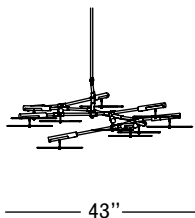

ROOM

WWW.ROOMONLINE.COM

BD.11.01

100" L x 46" D x 16" H

MACHINED BRASS WITH 10.5"-11.5" HANDMADE UNGLAZED TRANSLUCENT PORCELAIN SHADES

AVAILABLE IN MULTIPLE FINISHES

NO. LI232

Front

Side

Top

Finishes

Brushed Brass
\$33,000
16 weeks

Oil Rubbed Bronze
\$33,000
16 weeks

Satin Nickel
\$33,000
16 weeks

Vintage Brass
\$33,000
16 weeks

Porcelain Disc

Specifications

Height: 16in / 41cm
Depth: 43in / 109cm
Width: 97in / 246cm
Weight: 33lb / 15kg
Max Wattage: 22w
Minimum Drop: 20in / 51cm

Suspension: Ships with 36" or 72" stem cut to length on site
Canopy: Ø5 x 1.5" canopy with screw collar
Materials: Machined brass, unglazed porcelain
Bulbs: 24V|2W|2700K Integrated LED, dimmable, transformer provided