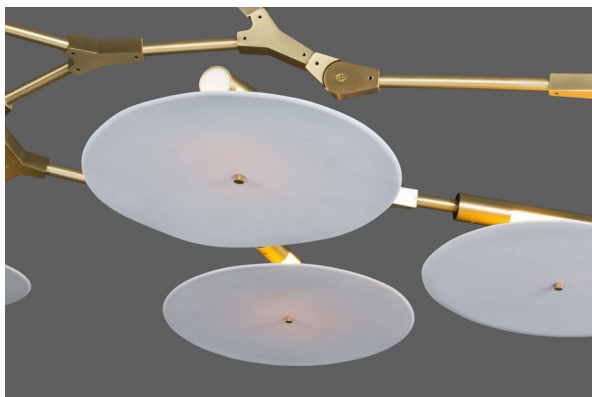

ROOM

WWW.ROOMONLINE.COM

BD.11.01

100" L x 46" D x 16" H

MACHINED BRASS WITH 10.5"-11.5" HANDMADE UNGLAZED TRANSLUCENT PORCELAIN SHADES

AVAILABLE IN MULTIPLE FINISHES

NO. LI232

Front

Side

Top

Finishes

Brushed Brass
\$33,000
16 weeks

Oil Rubbed Bronze
\$33,000
16 weeks

Satin Nickel
\$33,000
16 weeks

Vintage Brass
\$33,000
16 weeks

Porcelain Disc

Specifications

Height: 16in / 41cm
Depth: 43in / 109cm
Width: 97in / 246cm
Weight: 33lb / 15kg
Max Wattage: 22w
Minimum Drop: 20in / 51cm

Suspension: Ships with 36" or 72" stem cut to length on site
Canopy: Ø5 x 1.5" canopy with screw collar
Materials: Machined brass, unglazed porcelain
Bulbs: 24V|2W|2700K Integrated LED, dimmable, transformer provided