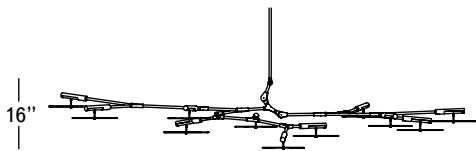

ROOM

WWW.ROOMONLINE.COM

BD.11.01

100" L x 46" D x 16" H

MACHINED BRASS WITH 10.5"-11.5" HANDMADE UNGLAZED TRANSLUCENT PORCELAIN SHADES

AVAILABLE IN MULTIPLE FINISHES

NO. LI232

Front

Side

Top

Finishes

Brushed Brass
\$33,000
16 weeks

Oil Rubbed Bronze
\$33,000
16 weeks

Satin Nickel
\$33,000
16 weeks

Vintage Brass
\$33,000
16 weeks

Porcelain Disc

Specifications

Height: 16in / 41cm
Depth: 43in / 109cm
Width: 97in / 246cm
Weight: 33lb / 15kg
Max Wattage: 22w
Minimum Drop: 20in / 51cm

Suspension: Ships with 36" or 72" stem cut to length on site
Canopy: Ø5 x 1.5" canopy with screw collar
Materials: Machined brass, unglazed porcelain
Bulbs: 24V|2W|2700K Integrated LED, dimmable, transformer provided