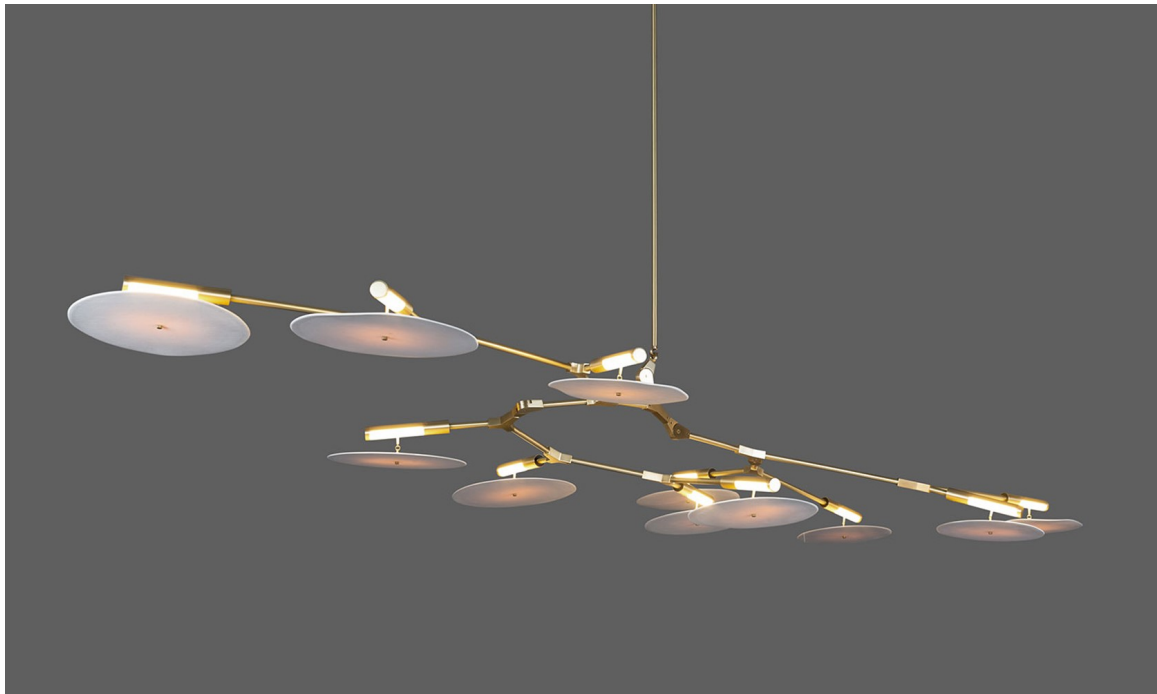

ROOM

WWW.ROOMONLINE.COM

BD.11.01

100" L x 46" D x 16" H

MACHINED BRASS WITH 10.5"-11.5" HANDMADE UNGLAZED TRANSLUCENT PORCELAIN SHADES

AVAILABLE IN MULTIPLE FINISHES

NO. LI232

Front

Side

Top

Finishes

Brushed Brass
\$33,000
16 weeks

Oil Rubbed Bronze
\$33,000
16 weeks

Satin Nickel
\$33,000
16 weeks

Vintage Brass
\$33,000
16 weeks

Porcelain Disc

Specifications

Height: 16in / 41cm
Depth: 43in / 109cm
Width: 97in / 246cm
Weight: 33lb / 15kg
Max Wattage: 22w
Minimum Drop: 20in / 51cm

Suspension: Ships with 36" or 72" stem cut to length on site
Canopy: Ø5 x 1.5" canopy with screw collar
Materials: Machined brass, unglazed porcelain
Bulbs: 24V|2W|2700K Integrated LED, dimmable, transformer provided