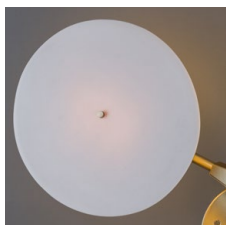

ROOM

WWW.ROOMONLINE.COM

BD.09.01

63" L x 38" D x 13" H

MACHINED BRASS WITH 10.5"-11.5" HANDMADE UNGLAZED TRANSLUCENT PORCELAIN SHADES

AVAILABLE IN MULTIPLE FINISHES

NO. LI232

Front

Side

Top

Finishes

Brushed Brass
\$27,000
16 weeks

Oil Rubbed Bronze
\$27,000
16 weeks

Satin Nickel
\$27,000
16 weeks

Vintage Brass
\$27,000
16 weeks

Porcelain Disc

Specifications

Height: 13in / 33cm
 Depth: 38in / 97cm
 Width: 63in / 160cm
 Weight: 27lb / 12kg
 Max Wattage: 18w
 Minimum Drop: 16in / 41cm

Suspension: Ships with 36" or 72" stem cut to length on site
 Canopy: Ø5 x 1.5" canopy with screw collar
 Materials: Machined brass, unglazed porcelain
 Bulbs: 24V|2W|2700K Integrated LED, dimmable, transformer provided