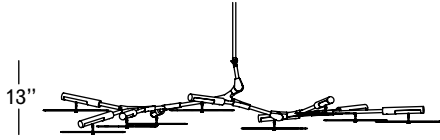

ROOM

WWW.ROOMONLINE.COM

BD.09.01

63" L x 38" D x 13" H

MACHINED BRASS WITH 10.5"-11.5" HANDMADE UNGLAZED TRANSLUCENT PORCELAIN SHADES

AVAILABLE IN MULTIPLE FINISHES

NO. LI232

Front

Specifications

Height: 13in / 33cm
 Depth: 38in / 97cm
 Width: 63in / 160cm
 Weight: 27lb / 12kg
 Max Wattage: 18w
 Minimum Drop: 16in / 41cm

Suspension: Ships with 36" or 72" stem cut to length on site
 Canopy: Ø5 x 1.5" canopy with screw collar
 Materials: Machined brass, unglazed porcelain
 Bulbs: 24V|2W|2700K Integrated LED, dimmable, transformer provided