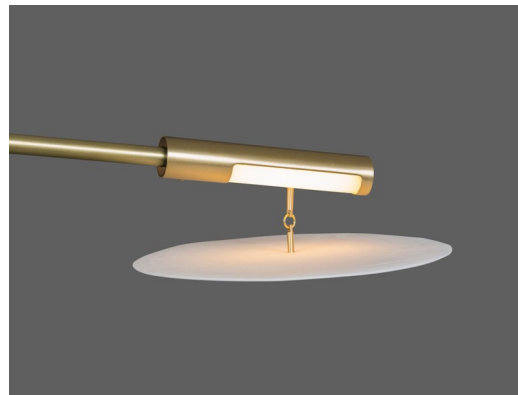

ROOM

WWW.ROOMONLINE.COM

BD.09.01

63" L x 38" D x 13" H

MACHINED BRASS WITH 10.5"-11.5" HANDMADE UNGLAZED TRANSLUCENT PORCELAIN SHADES

AVAILABLE IN MULTIPLE FINISHES

NO. LI232

Front

Side

Top

Finishes

Brushed Brass
\$27,000
16 weeks

Oil Rubbed Bronze
\$27,000
16 weeks

Satin Nickel
\$27,000
16 weeks

Vintage Brass
\$27,000
16 weeks

Porcelain Disc

Specifications

Height: 13in / 33cm
 Depth: 38in / 97cm
 Width: 63in / 160cm
 Weight: 27lb / 12kg
 Max Wattage: 18w
 Minimum Drop: 16in / 41cm

Suspension: Ships with 36" or 72" stem cut to length on site
 Canopy: Ø5 x 1.5" canopy with screw collar
 Materials: Machined brass, unglazed porcelain
 Bulbs: 24V|2W|2700K Integrated LED, dimmable, transformer provided