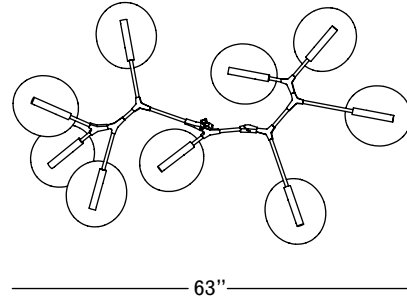

ROOM

WWW.ROOMONLINE.COM

BD.09.01

63" L x 38" D x 13" H

MACHINED BRASS WITH 10.5"-11.5" HANDMADE UNGLAZED TRANSLUCENT PORCELAIN SHADES

AVAILABLE IN MULTIPLE FINISHES

NO. LI232

Front

Side

Top

Finishes

Brushed Brass
\$27,000
16 weeks

Oil Rubbed Bronze
\$27,000
16 weeks

Satin Nickel
\$27,000
16 weeks

Vintage Brass
\$27,000
16 weeks

Porcelain Disc

Specifications

Height: 13in / 33cm
 Depth: 38in / 97cm
 Width: 63in / 160cm
 Weight: 27lb / 12kg
 Max Wattage: 18w
 Minimum Drop: 16in / 41cm

Suspension: Ships with 36" or 72" stem cut to length on site
 Canopy: Ø5 x 1.5" canopy with screw collar
 Materials: Machined brass, unglazed porcelain
 Bulbs: 24V|2W|2700K Integrated LED, dimmable, transformer provided