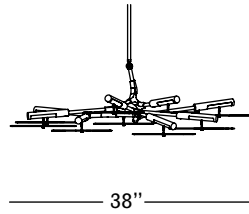

Side

Finishes

Specifications

Height: 13in / 33cm
Depth: 38in / 97cm
Width: 63in / 160cm
Weight: 27lb / 12kg
Max Wattage: 18w
Minimum Drop: 16in / 41cm

Suspension: Ships with 36" or 72" stem cut to length on site
Canopy: Ø5 x 1.5" canopy with screw collar
Materials: Machined brass, unglazed porcelain
Bulbs: 24V|2W|2700K Integrated LED, dimmable, transformer provided

UL, cUL (120V) Certified

Inspiration

The Branching collection is the union of two seemingly disparate aesthetics - the industrial and the organic. The precise machined components contrast with handmade porcelain discs, made by Nymphenburg Porcelain, a 400+ year-old family-owned company based in Germany.