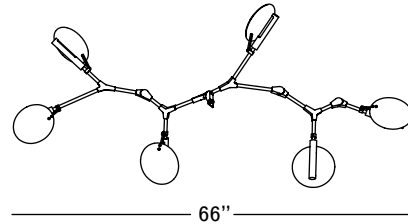

Top

Finishes

Specifications

Height: 12in / 30cm
Depth: 30in / 76cm
Width: 66in / 168cm
Weight: 15lb / 7kg
Max Wattage: 12w
Minimum Drop: 16in / 41cm

Suspension: Ships with 36" or 72" stem cut to length on site
Canopy: Ø5 x 1.5" canopy with screw collar
Materials: Machined brass, unglazed porcelain
Bulbs: 24V|2W|2700K Integrated LED, dimmable, transformer provided

UL, cUL (120V) Certified

Inspiration

The Branching collection is the union of two seemingly disparate aesthetics - the industrial and the organic. The precise machined components contrast with petal-like spun brass discs to create the organic branching gesture.