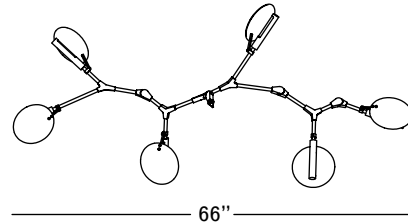

# ROOM

WWW.ROOMONLINE.COM

---

BD.06.02

66" L x 30" D x 12" H

MACHINED BRASS WITH 7" HANDMADE BRASS DOME SHADES

AVAILABLE IN MULTIPLE FINISHES

NO. LI232

Front

Side

Top

Finishes

Brushed Brass  
\$18,000  
16 weeks

Oil Rubbed Bronze  
\$18,000  
16 weeks

Satin Nickel  
\$18,000  
16 weeks

Vintage Brass  
\$18,000  
16 weeks

Brushed Brass Dome  
Shade

Satin Nickel Dome  
Shade

Specifications

Height: 12in / 30cm  
 Depth: 30in / 76cm  
 Width: 66in / 168cm  
 Weight: 15lb / 7kg  
 Max Wattage: 12w  
 Minimum Drop: 16in / 41cm

Suspension: Ships with 36" or 72" stem cut to length on site  
 Canopy: Ø5 x 1.5" canopy with screw collar  
 Materials: Machined brass, unglazed porcelain  
 Bulbs: 24V|2W|2700K Integrated LED, dimmable, transformer provided