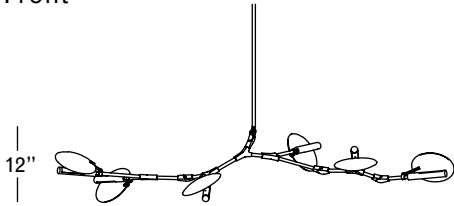

Front

Finishes

Specifications

Height: 12in / 30cm
Depth: 30in / 76cm
Width: 66in / 168cm
Weight: 15lb / 7kg
Max Wattage: 12w
Minimum Drop: 16in / 41cm

Suspension: Ships with 36" or 72" stem cut to length on site
Canopy: Ø5 x 1.5" canopy with screw collar
Materials: Machined brass, unglazed porcelain
Bulbs: 24V|2W|2700K Integrated LED, dimmable, transformer provided

UL, cUL (120V) Certified

Inspiration

The Branching collection is the union of two seemingly disparate aesthetics - the industrial and the organic. The precise machined components contrast with petal-like spun brass discs to create the organic branching gesture.