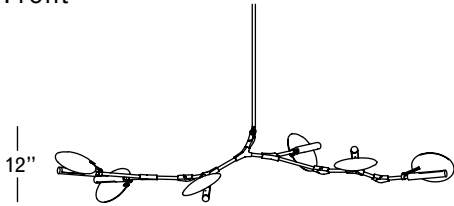

ROOM

WWW.ROOMONLINE.COM

BD.06.02

66" L x 30" D x 12" H

MACHINED BRASS WITH 7" HANDMADE BRASS DOME SHADES

AVAILABLE IN MULTIPLE FINISHES

NO. LI232

Front

Satin Nickel Dome Shade

Specifications

Height: 12in / 30cm
 Depth: 30in / 76cm
 Width: 66in / 168cm
 Weight: 15lb / 7kg
 Max Wattage: 12w
 Minimum Drop: 16in / 41cm

Suspension: Ships with 36" or 72" stem cut to length on site
 Canopy: Ø5 x 1.5" canopy with screw collar
 Materials: Machined brass, unglazed porcelain
 Bulbs: 24V|2W|2700K Integrated LED, dimmable, transformer provided