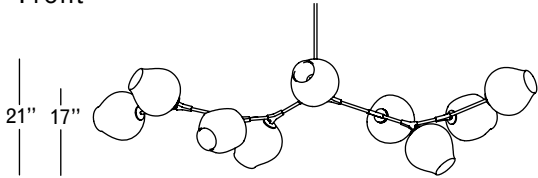

ROOM

WWW.ROOMONLINE.COM

BB.09.39

87" L x 27" D x 22" H

MATERIALS: HAND BLOWN GLASS, MACHINED BRASS. SELECT FINISHES.

LAMPING: 60 WATT, E26 BASE QUAD LOOP EDISON BULBS PROVIDED.

ITEM NO. L1121

Front

Side

Top

Finishes

Brushed Brass
\$27,000
16 weeks

Oil Rubbed Bronze
\$27,000
16 weeks

Satin Nickel
\$27,000
16 weeks

Vintage Brass
\$27,000
16 weeks

Clear

White

Grey

Specifications

Height: 21in / 56cm
 Depth: 27in / 69cm
 Width: 80in / 221cm
 Weight: 36lb / 16kg
 Max Wattage: 540w
 Minimum Drop: 25in / 64cm

Suspension: Ships with 36" or 72" stem cut to length on site
 Canopy: Ø5" x .25" with screw collar
 Materials: Machined brass, glass
 Bulbs: E26|110V|6W|2500K LED Globe, Dimmable
 E27|220V|6W|2500K LED Globe, Dimmable