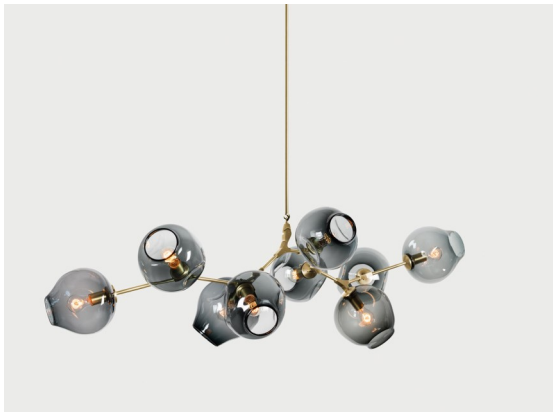

ROOM

WWW.ROOMONLINE.COM

BB.09.39

87" L x 27" D x 22" H

MATERIALS: HAND BLOWN GLASS, MACHINED BRASS. SELECT FINISHES.

LAMPING: 60 WATT, E26 BASE QUAD LOOP EDISON BULBS PROVIDED.

ITEM NO. L1121

Front

Side

Top

Finishes

Brushed Brass
\$27,000
16 weeks

Oil Rubbed Bronze
\$27,000
16 weeks

Satin Nickel
\$27,000
16 weeks

Vintage Brass
\$27,000
16 weeks

Clear

White

Grey

Specifications

Height: 21in / 56cm
 Depth: 27in / 69cm
 Width: 80in / 221cm
 Weight: 36lb / 16kg
 Max Wattage: 540w
 Minimum Drop: 25in / 64cm

Suspension: Ships with 36" or 72" stem cut to length on site
 Canopy: Ø5" x .25" with screw collar
 Materials: Machined brass, glass
 Bulbs: E26|110V|6W|2500K LED Globe, Dimmable
 E27|220V|6W|2500K LED Globe, Dimmable

UL, cUL (120V), CE, CB (240V) Certified

Inspiration

Inspired by natural phenomena, Branching explores the visual tension that results from mixing hand-blown glass with machine-made metal parts.