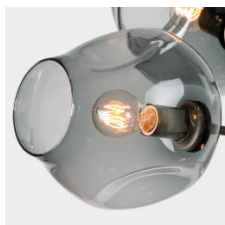

ROOM

WWW.ROOMONLINE.COM

BB.09.39

87" L x 27" D x 22" H

MATERIALS: HAND BLOWN GLASS, MACHINED BRASS. SELECT FINISHES.

LAMPING: 60 WATT, E26 BASE QUAD LOOP EDISON BULBS PROVIDED.

ITEM NO. L1121

Front

Side

Top

Finishes

Brushed Brass
\$27,000
16 weeks

Oil Rubbed Bronze
\$27,000
16 weeks

Satin Nickel
\$27,000
16 weeks

Vintage Brass
\$27,000
16 weeks

Clear

White

Grey

Specifications

Height: 21in / 56cm
 Depth: 27in / 69cm
 Width: 80in / 221cm
 Weight: 36lb / 16kg
 Max Wattage: 540w
 Minimum Drop: 25in / 64cm

Suspension: Ships with 36" or 72" stem cut to length on site
 Canopy: Ø5" x .25" with screw collar
 Materials: Machined brass, glass
 Bulbs: E26|110V|6W|2500K LED Globe, Dimmable
 E27|220V|6W|2500K LED Globe, Dimmable