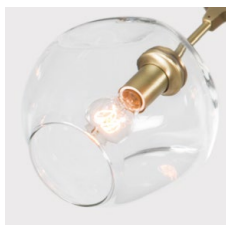

ROOM

WWW.ROOMONLINE.COM

BB.09.39

87" L x 27" D x 22" H

MATERIALS: HAND BLOWN GLASS, MACHINED BRASS. SELECT FINISHES.

LAMPING: 60 WATT, E26 BASE QUAD LOOP EDISON BULBS PROVIDED.

ITEM NO. L1121

Front

Side

Top

Finishes

Brushed Brass
\$27,000
16 weeks

Oil Rubbed Bronze
\$27,000
16 weeks

Satin Nickel
\$27,000
16 weeks

Vintage Brass
\$27,000
16 weeks

Clear

White

Grey

Specifications

Height: 21in / 56cm
 Depth: 27in / 69cm
 Width: 80in / 221cm
 Weight: 36lb / 16kg
 Max Wattage: 540w
 Minimum Drop: 25in / 64cm

Suspension: Ships with 36" or 72" stem cut to length on site
 Canopy: Ø5" x .25" with screw collar
 Materials: Machined brass, glass
 Bulbs: E26|110V|6W|2500K LED Globe, Dimmable
 E27|220V|6W|2500K LED Globe, Dimmable