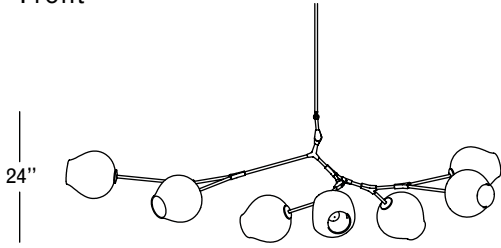

ROOM

WWW.ROOMONLINE.COM

BB.07.62

81" L x 33" D x 24" H

MATERIALS: HAND BLOWN GLASS, MACHINED BRASS. SELECT FINISHES.

LAMPING: 60 WATT, E26 BASE DOUBLE LOOP EDISON BULBS PROVIDED.

ITEM NO. L1121

Front

White

Grey

Specifications

Height: 24in / 61cm
 Depth: 33in / 84cm
 Width: 81in / 206cm
 Weight: 28lb / 16kg
 Max Wattage: 420w
 Minimum Drop: 27in / 70cm

Suspension: Ships with 36" or 72" stem cut to length on site
 Canopy: Ø5" x .25" with screw collar
 Materials: Machined brass, glass
 Bulbs: E26|110V|6W|2500K LED Globe, Dimmable
 E27|220V|6W|2500K LED Globe, Dimmable