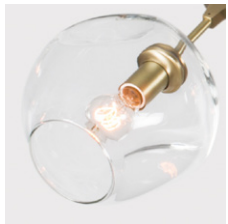

ROOM

WWW.ROOMONLINE.COM

BB.07.62

81" L x 33" D x 24" H

MATERIALS: HAND BLOWN GLASS, MACHINED BRASS. SELECT FINISHES.

LAMPING: 60 WATT, E26 BASE DOUBLE LOOP EDISON BULBS PROVIDED.

ITEM NO. L1121

Front

Side

Top

Finishes

Brushed Brass
\$21,000
16 weeks

Oil Rubbed Bronze
\$21,000
16 weeks

Satin Nickel
\$21,000
16 weeks

Vintage Brass
\$21,000
16 weeks

Clear

White

Grey

Specifications

Height: 24in / 61cm
 Depth: 33in / 84cm
 Width: 81in / 206cm
 Weight: 28lb / 16kg
 Max Wattage: 420w
 Minimum Drop: 27in / 70cm

Suspension: Ships with 36" or 72" stem cut to length on site
 Canopy: Ø5" x .25" with screw collar
 Materials: Machined brass, glass
 Bulbs: E26|110V|6W|2500K LED Globe, Dimmable
 E27|220V|6W|2500K LED Globe, Dimmable

UL, cUL (120V), CE, CB (240V) Certified

Inspiration

Inspired by natural phenomena, Branching explores the visual tension that results from mixing hand-blown glass with machine-made metal parts.