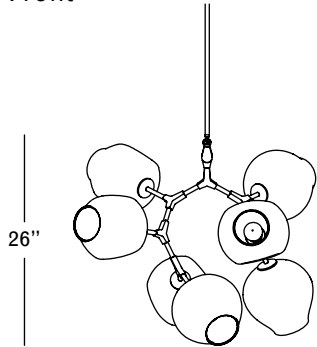

ROOM

WWW.ROOMONLINE.COM

BB.07.59

30" L x 28" D x 26" H

MATERIALS: HAND BLOWN GLASS, MACHINED BRASS. SELECT FINISHES.

LAMPING: 60 WATT, E26 BASE DOUBLE LOOP EDISON BULBS PROVIDED.

ITEM NO. L1121

Front

Side

Top

Finishes

Brushed Brass
\$21,000
16 weeks

Oil Rubbed Bronze
\$21,000
16 weeks

Satin Nickel
\$21,000
16 weeks

Vintage Brass
\$21,000
16 weeks

Clear

White

Grey

Specifications

Height: 26in / 66cm
 Depth: 28in / 71cm
 Width: 30in / 76cm
 Weight: 28lb / 16kg
 Max Wattage: 420w
 Minimum Drop: 30in / 76cm

Suspension: Ships with 36" or 72" stem cut to length on site
 Canopy: Ø5" x .25" with screw collar
 Materials: Machined brass, glass
 Bulbs: E26|110V|6W|2500K LED Globe, Dimmable
 E27|220V|6W|2500K LED Globe, Dimmable