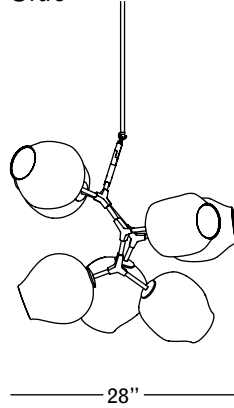

ROOM

WWW.ROOMONLINE.COM

BB.07.59

30" L x 28" D x 26" H

MATERIALS: HAND BLOWN GLASS, MACHINED BRASS. SELECT FINISHES.

LAMPING: 60 WATT, E26 BASE DOUBLE LOOP EDISON BULBS PROVIDED.

ITEM NO. L1121

Front

Side

Top

Finishes

Brushed Brass
\$21,000
16 weeks

Oil Rubbed Bronze
\$21,000
16 weeks

Satin Nickel
\$21,000
16 weeks

Vintage Brass
\$21,000
16 weeks

Clear

White

Grey

Specifications

Height: 26in / 66cm
 Depth: 28in / 71cm
 Width: 30in / 76cm
 Weight: 28lb / 16kg
 Max Wattage: 420w
 Minimum Drop: 30in / 76cm

Suspension: Ships with 36" or 72" stem cut to length on site
 Canopy: Ø5" x .25" with screw collar
 Materials: Machined brass, glass
 Bulbs: E26|110V|6W|2500K LED Globe, Dimmable
 E27|220V|6W|2500K LED Globe, Dimmable