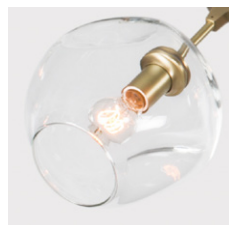

ROOM

WWW.ROOMONLINE.COM

BB.07.59

30" L x 28" D x 26" H

MATERIALS: HAND BLOWN GLASS, MACHINED BRASS. SELECT FINISHES.

LAMPING: 60 WATT, E26 BASE DOUBLE LOOP EDISON BULBS PROVIDED.

ITEM NO. L1121

Front

Side

Top

Finishes

Brushed Brass
\$21,000
16 weeks

Oil Rubbed Bronze
\$21,000
16 weeks

Satin Nickel
\$21,000
16 weeks

Vintage Brass
\$21,000
16 weeks

Clear

White

Grey

Specifications

Height: 26in / 66cm
 Depth: 28in / 71cm
 Width: 30in / 76cm
 Weight: 28lb / 16kg
 Max Wattage: 420w
 Minimum Drop: 30in / 76cm

Suspension: Ships with 36" or 72" stem cut to length on site
 Canopy: Ø5" x .25" with screw collar
 Materials: Machined brass, glass
 Bulbs: E26|110V|6W|2500K LED Globe, Dimmable
 E27|220V|6W|2500K LED Globe, Dimmable