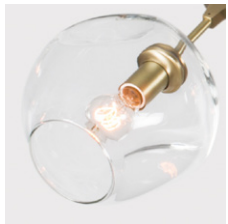

# ROOM

WWW.ROOMONLINE.COM

---

BB.O7.45

79" L x 29" D x 22" H

MATERIALS: HAND BLOWN GLASS, MACHINED BRASS. SELECT FINISHES.

LAMPING: 60 WATT, E26 BASE QUAD LOOP EDISON BULBS PROVIDED.

ITEM NO. L1121

Front

Side

Top

Finishes

Brushed Brass  
\$21,000  
16 weeks

Oil Rubbed Bronze  
\$21,000  
16 weeks

Satin Nickel  
\$21,000  
16 weeks

Vintage Brass  
\$21,000  
16 weeks

Clear

White

Grey

Specifications

Height: 22in / 56cm  
 Depth: 29in / 74cm  
 Width: 80in / 204cm  
 Weight: 28lb / 13kg  
 Max Wattage: 420w  
 Minimum Drop: 26in / 66cm

Suspension: Ships with 36" or 72" stem cut to length on site  
 Canopy: Ø5" x .25" with screw collar  
 Materials: Machined brass, glass  
 Bulbs: E26|110V|6W|2500K LED Globe, Dimmable  
 E27|220V|6W|2500K LED Globe, Dimmable

UL, cUL (120V), CE, CB (240V) Certified

Inspiration

Inspired by natural phenomena, Branching explores the visual tension that results from mixing hand-blown glass with machine-made metal parts.