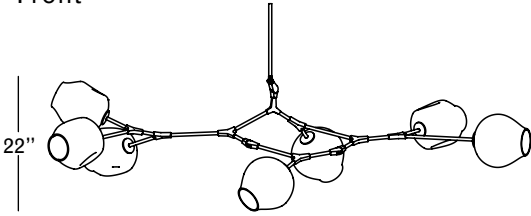

Front

Finishes

Specifications

Height: 22in / 56cm
Depth: 29in / 74cm
Width: 80in / 204cm
Weight: 28lb / 13kg
Max Wattage: 420w
Minimum Drop: 26in / 66cm

Suspension: Ships with 36" or 72" stem cut to length on site
Canopy: Ø5" x .25" with screw collar
Materials: Machined brass, glass
Bulbs: E26|110V|6W|2500K LED Globe, Dimmable
E27|220V|6W|2500K LED Globe, Dimmable

UL, cUL (120V), CE, CB (240V) Certified

Inspiration

Inspired by natural phenomena, Branching explores the visual tension that results from mixing hand-blown glass with machine-made metal parts.