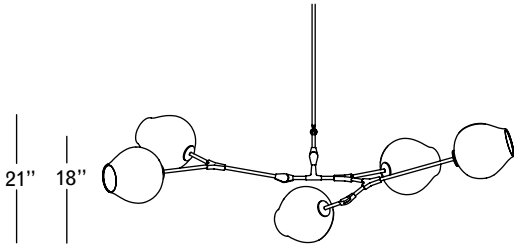

ROOM

WWW.ROOMONLINE.COM

BB.05.28

64" L x 21" D x 21" H

MATERIALS: HAND BLOWN GLASS, MACHINED BRASS. SELECT FINISHES.

LAMPING: 60 WATT, E26 BASE QUAD LOOP EDISON BULBS PROVIDED.

ITEM NO. L1121

Front

Side

Top

Finishes

Brushed Brass
\$15,000
16 weeks

Oil Rubbed Bronze
\$15,000
16 weeks

Satin Nickel
\$15,000
16 weeks

Vintage Brass
\$15,000
16 weeks

Clear

White

Grey

Specifications

Height: 21in / 53cm
 Depth: 21in / 53cm
 Width: 64in / 163cm
 Weight: 20lb / 9kg
 Max Wattage: 300w
 Minimum Drop: 25in / 64cm

Suspension: Ships with 36" or 72" stem cut to length on site
 Canopy: Ø5" x .25" with screw collar
 Materials: Machined brass, glass
 Bulbs: E26|110V|6W|2500K LED Globe, Dimmable
 E27|220V|6W|2500K LED Globe, Dimmable 220V