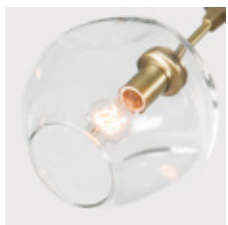

ROOM

WWW.ROOMONLINE.COM

BB.05.28

64" L x 21" D x 21" H

MATERIALS: HAND BLOWN GLASS, MACHINED BRASS. SELECT FINISHES.

LAMPING: 60 WATT, E26 BASE QUAD LOOP EDISON BULBS PROVIDED.

ITEM NO. L1121

Front

Side

Top

Finishes

Brushed Brass
\$15,000
16 weeks

Oil Rubbed Bronze
\$15,000
16 weeks

Satin Nickel
\$15,000
16 weeks

Vintage Brass
\$15,000
16 weeks

Clear

White

Grey

Specifications

Height: 21in / 53cm
 Depth: 21in / 53cm
 Width: 64in / 163cm
 Weight: 20lb / 9kg
 Max Wattage: 300w
 Minimum Drop: 25in / 64cm

Suspension: Ships with 36" or 72" stem cut to length on site
 Canopy: Ø5" x .25" with screw collar
 Materials: Machined brass, glass
 Bulbs: E26|110V|6W|2500K LED Globe, Dimmable
 E27|220V|6W|2500K LED Globe, Dimmable 220V