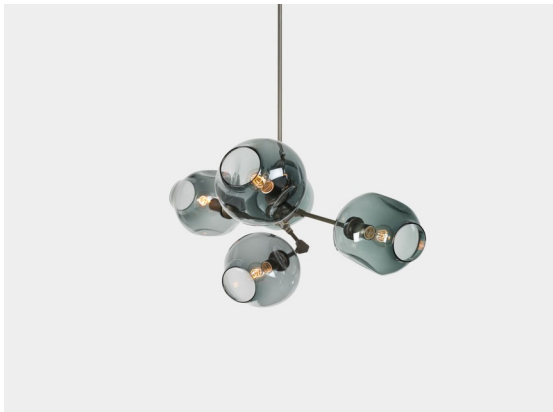

ROOM

WWW.ROOMONLINE.COM

BB.05.28

64" L x 21" D x 21" H

MATERIALS: HAND BLOWN GLASS, MACHINED BRASS. SELECT FINISHES.

LAMPING: 60 WATT, E26 BASE QUAD LOOP EDISON BULBS PROVIDED.

ITEM NO. L1121

Front

Side

Top

Finishes

Brushed Brass
\$15,000
16 weeks

Oil Rubbed Bronze
\$15,000
16 weeks

Satin Nickel
\$15,000
16 weeks

Vintage Brass
\$15,000
16 weeks

Clear

White

Grey

Specifications

Height: 21in / 53cm
 Depth: 21in / 53cm
 Width: 64in / 163cm
 Weight: 20lb / 9kg
 Max Wattage: 300w
 Minimum Drop: 25in / 64cm

Suspension: Ships with 36" or 72" stem cut to length on site
 Canopy: Ø5" x .25" with screw collar
 Materials: Machined brass, glass
 Bulbs: E26|110V|6W|2500K LED Globe, Dimmable
 E27|220V|6W|2500K LED Globe, Dimmable 220V

UL, cUL (120V), CE, CB (240V) Certified

Inspiration

Inspired by natural phenomena, Branching explores the visual tension that results from mixing hand-blown glass with machine-made metal parts.