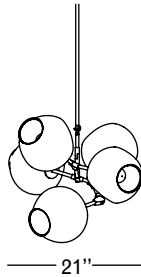

ROOM

WWW.ROOMONLINE.COM

BB.05.28

64" L x 21" D x 21" H

MATERIALS: HAND BLOWN GLASS, MACHINED BRASS. SELECT FINISHES.

LAMPING: 60 WATT, E26 BASE QUAD LOOP EDISON BULBS PROVIDED.

ITEM NO. L1121

Front

Side

Top

Finishes

Brushed Brass
\$15,000
16 weeks

Oil Rubbed Bronze
\$15,000
16 weeks

Satin Nickel
\$15,000
16 weeks

Vintage Brass
\$15,000
16 weeks

Clear

White

Grey

Specifications

Height: 21in / 53cm
 Depth: 21in / 53cm
 Width: 64in / 163cm
 Weight: 20lb / 9kg
 Max Wattage: 300w
 Minimum Drop: 25in / 64cm

Suspension: Ships with 36" or 72" stem cut to length on site
 Canopy: Ø5" x .25" with screw collar
 Materials: Machined brass, glass
 Bulbs: E26|110V|6W|2500K LED Globe, Dimmable
 E27|220V|6W|2500K LED Globe, Dimmable 220V