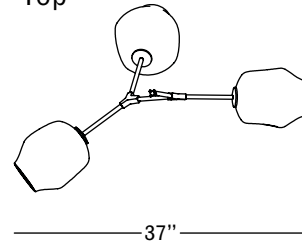

# ROOM

WWW.ROOMONLINE.COM

---

BB.O3.31

37" W X 23" D X 32" H

MATERIALS: HAND BLOWN GLASS, MACHINED BRASS. SELECT FINISHES.

LAMPING: 60 WATT, E26 BASE QUAD LOOP EDISON BULBS PROVIDED.

ITEM NO. L1121

Front

Side

Top

Finishes

Brushed Brass  
\$9,000  
16 weeks

Oil Rubbed Bronze  
\$9,000  
16 weeks

Satin Nickel  
\$9,000  
16 weeks

Vintage Brass  
\$9,000  
16 weeks

Clear

White

Grey

Specifications

Height: 32in / 81cm  
 Depth: 23in / 58cm  
 Width: 37in / 94cm  
 Weight: 12lb / 5kg  
 Max Wattage: 180w  
 Minimum Drop: 35in / 89cm

Suspension: Ships with 36" or 72" stem cut to length on site  
 Canopy: Ø5" x .25" with screw collar  
 Materials: Machined brass, glass  
 Bulbs: E26|110V|6W|2500K LED Globe, Dimmable  
 E27|220V|6W|2500K LED Globe, Dimmable