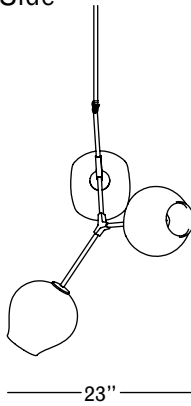

# ROOM

WWW.ROOMONLINE.COM

---

BB.O3.31

37" W X 23" D X 32" H

MATERIALS: HAND BLOWN GLASS, MACHINED BRASS. SELECT FINISHES.

LAMPING: 60 WATT, E26 BASE QUAD LOOP EDISON BULBS PROVIDED.

ITEM NO. L1121

Front

Side

Top

Finishes

Brushed Brass  
\$9,000  
16 weeks

Oil Rubbed Bronze  
\$9,000  
16 weeks

Satin Nickel  
\$9,000  
16 weeks

Vintage Brass  
\$9,000  
16 weeks

Clear

White

Grey

Specifications

Height: 32in / 81cm  
 Depth: 23in / 58cm  
 Width: 37in / 94cm  
 Weight: 12lb / 5kg  
 Max Wattage: 180w  
 Minimum Drop: 35in / 89cm

Suspension: Ships with 36" or 72" stem cut to length on site  
 Canopy: Ø5" x .25" with screw collar  
 Materials: Machined brass, glass  
 Bulbs: E26|110V|6W|2500K LED Globe, Dimmable  
 E27|220V|6W|2500K LED Globe, Dimmable