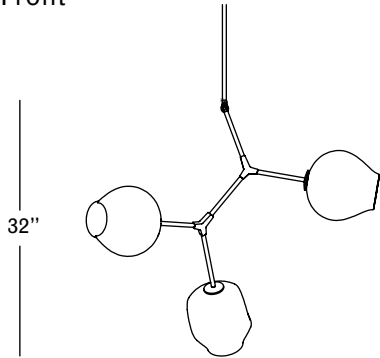

# ROOM

WWW.ROOMONLINE.COM

---

BB.O3.31

37" W X 23" D X 32" H

MATERIALS: HAND BLOWN GLASS, MACHINED BRASS. SELECT FINISHES.

LAMPING: 60 WATT, E26 BASE QUAD LOOP EDISON BULBS PROVIDED.

ITEM NO. L1121

Front

Side

Top

Finishes

Brushed Brass  
\$9,000  
16 weeks

Oil Rubbed Bronze  
\$9,000  
16 weeks

Satin Nickel  
\$9,000  
16 weeks

Vintage Brass  
\$9,000  
16 weeks

Clear

White

Grey

Specifications

Height: 32in / 81cm  
 Depth: 23in / 58cm  
 Width: 37in / 94cm  
 Weight: 12lb / 5kg  
 Max Wattage: 180w  
 Minimum Drop: 35in / 89cm

Suspension: Ships with 36" or 72" stem cut to length on site  
 Canopy: Ø5" x .25" with screw collar  
 Materials: Machined brass, glass  
 Bulbs: E26|110V|6W|2500K LED Globe, Dimmable  
 E27|220V|6W|2500K LED Globe, Dimmable

UL, cUL (120V), CE, CB (240V) Certified

Inspiration

Inspired by natural phenomena, Branching explores the visual tension that results from mixing hand-blown glass with machine-made metal parts.