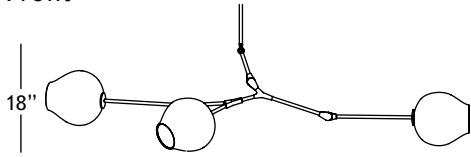

ROOM

WWW.ROOMONLINE.COM

BB.O3.14

68" W X 23" D X 18" H

MATERIALS: HAND BLOWN GLASS, MACHINED BRASS. SELECT FINISHES.

LAMPING: 60 WATT, E26 BASE DOUBLE LOOP EDISON BULBS PROVIDED.

ITEM NO. L1121

Front

Side

Top

Finishes

Brushed Brass
\$9,000
16 weeks

Oil Rubbed Bronze
\$9,000
16 weeks

Satin Nickel
\$9,000
16 weeks

Vintage Brass
\$9,000
16 weeks

Clear

White

Grey

Specifications

Height: 18in / 46cm
 Depth: 23in / 58cm
 Width: 68in / 172cm
 Weight: 12lb / 5kg
 Max Wattage: 180w
 Minimum Drop: 20in / 51cm

Suspension: Ships with 36" or 72" stem cut to length on site
 Canopy: Ø5" x 0.25" with screw collar
 Materials: Machined brass, glass
 Bulbs: E26|110V|6W|2500K LED Globe, Dimmable
 E27|220V|6W|2500K LED Globe, Dimmable