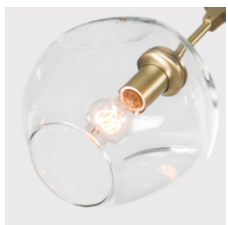

ROOM

WWW.ROOMONLINE.COM

BB.O3.14

68" W X 23" D X 18" H

MATERIALS: HAND BLOWN GLASS, MACHINED BRASS. SELECT FINISHES.

LAMPING: 60 WATT, E26 BASE DOUBLE LOOP EDISON BULBS PROVIDED.

ITEM NO. L1121

Front

Side

Top

Finishes

Brushed Brass
\$9,000
16 weeks

Oil Rubbed Bronze
\$9,000
16 weeks

Satin Nickel
\$9,000
16 weeks

Vintage Brass
\$9,000
16 weeks

Clear

White

Grey

Specifications

Height: 18in / 46cm
 Depth: 23in / 58cm
 Width: 68in / 172cm
 Weight: 12lb / 5kg
 Max Wattage: 180w
 Minimum Drop: 20in / 51cm

Suspension: Ships with 36" or 72" stem cut to length on site
 Canopy: Ø5" x 0.25" with screw collar
 Materials: Machined brass, glass
 Bulbs: E26|110V|6W|2500K LED Globe, Dimmable
 E27|220V|6W|2500K LED Globe, Dimmable