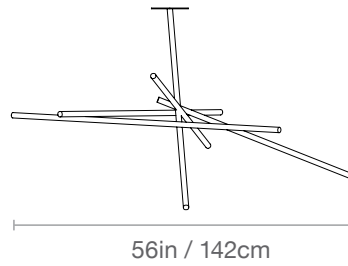

ROOM

WWW.ROOMONLINE.COM

5 STICK HORIZONTAL (9 LIGHTS)

56" x 56" x 33"H

HANDMADE BRASS, IN BLACKENED BRASS, STAINLESS STEEL, ANTIQUE BRASS, BURNISHED BRASS, BRUSHED BRASS OR BRONZE

130V 6WATT T4 INDICATOR BULBS

LI231

Measurements

W 56in/142cm x D 56in/142cm x H 33in/84cm

Canopy: W 6in/15cm x H 6in/15cm

Weight: 25 lbs