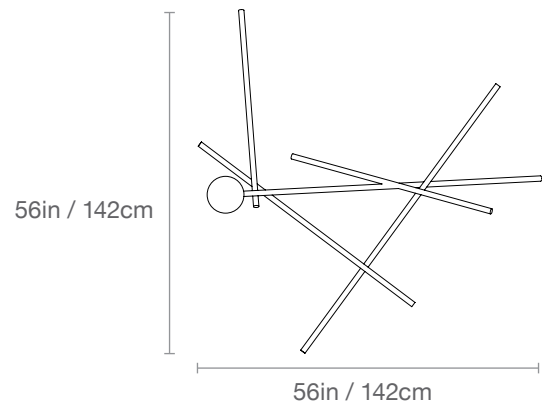

ROOM

WWW.ROOMONLINE.COM

5 STICK HORIZONTAL (9 LIGHTS)

56" x 56" x 33"H

HANDMADE BRASS, IN BLACKENED BRASS, STAINLESS STEEL, ANTIQUE BRASS, BURNISHED BRASS, BRUSHED BRASS OR BRONZE

130V 6WATT T4 INDICATOR BULBS

LI231

Measurements

W 56in/142cm x D 56in/142cm x H 33in/84cm

Canopy: W 6in/15cm x H 6in/15cm

Weight: 25 lbs