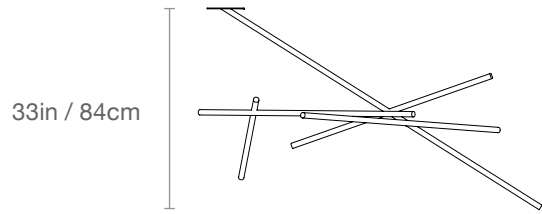

ROOM

WWW.ROOMONLINE.COM

5 STICK HORIZONTAL (9 LIGHTS)

56" x 56" x 33"H

HANDMADE BRASS, IN BLACKENED BRASS, STAINLESS STEEL, ANTIQUE BRASS, BURNISHED BRASS, BRUSHED BRASS OR BRONZE

130V 6WATT T4 INDICATOR BULBS

LI231

Measurements

W 56in/142cm x D 56in/142cm x H 33in/84cm

Canopy: W 6in/15cm x H 6in/15cm

Weight: 25 lbs