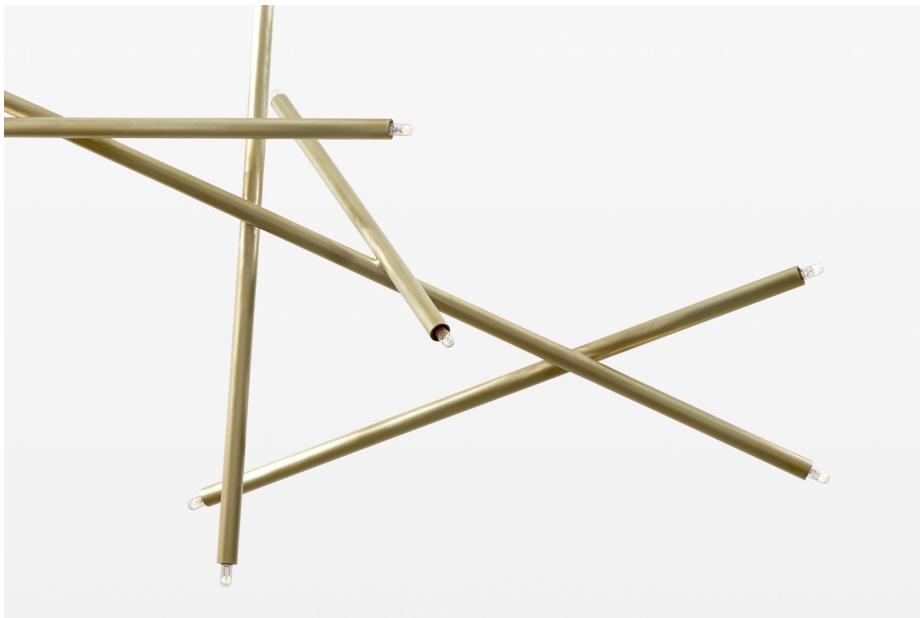

ROOM

WWW.ROOMONLINE.COM

5 STICK HORIZONTAL (9 LIGHTS)

56" x 56" x 33"H

HANDMADE BRASS, IN BLACKENED BRASS, STAINLESS STEEL, ANTIQUE BRASS, BURNISHED BRASS, BRUSHED BRASS OR BRONZE

130V 6WATT T4 INDICATOR BULBS

LI231

Measurements

W 56in/142cm x D 56in/142cm x H 33in/84cm

Canopy: W 6in/15cm x H 6in/15cm

Weight: 25 lbs