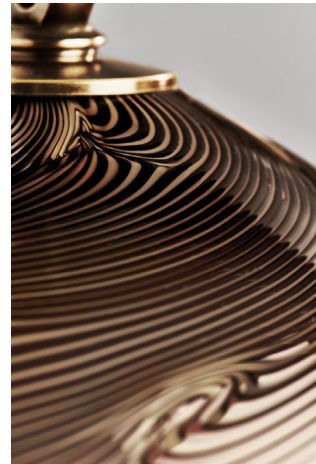

ROOM

WWW.ROOMONLINE.COM

MANTIS WOOD GRAIN PENDANT

TAPERED GLASS GLOBE IS 10"D, AVAILABLE IN CUSTOM SIZES. OVERALL HEIGHT TO ORDER. PLEASE SPECIFY OVERALL HEIGHT FROM CEILING TO BOTTOM OF FIXTURE; DROP ROD NOT ADJUSTABLE ON SITE.