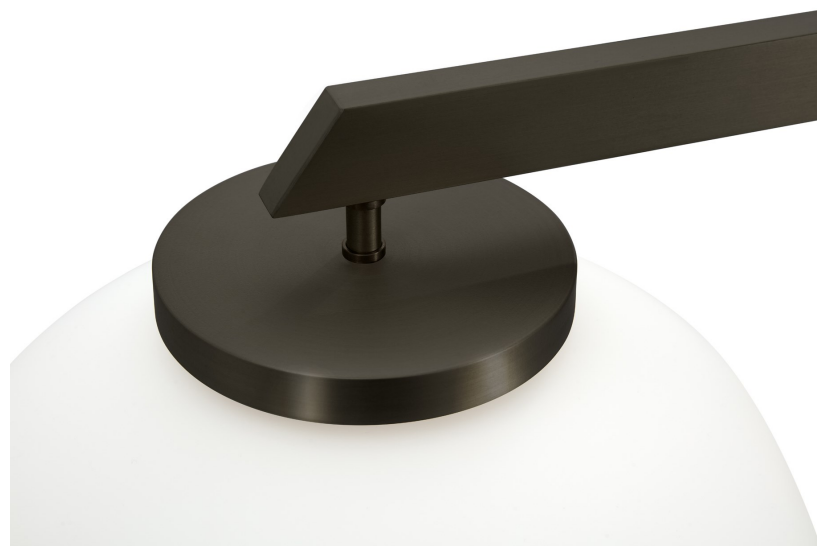

# ROOM

WWW.ROOMONLINE.COM

---

CLOUDESLEY SMALL

15" x 33"

SATIN BRASS OR BRONZE WITH OPAL GLASS SHADES

ITEM NO. LI348